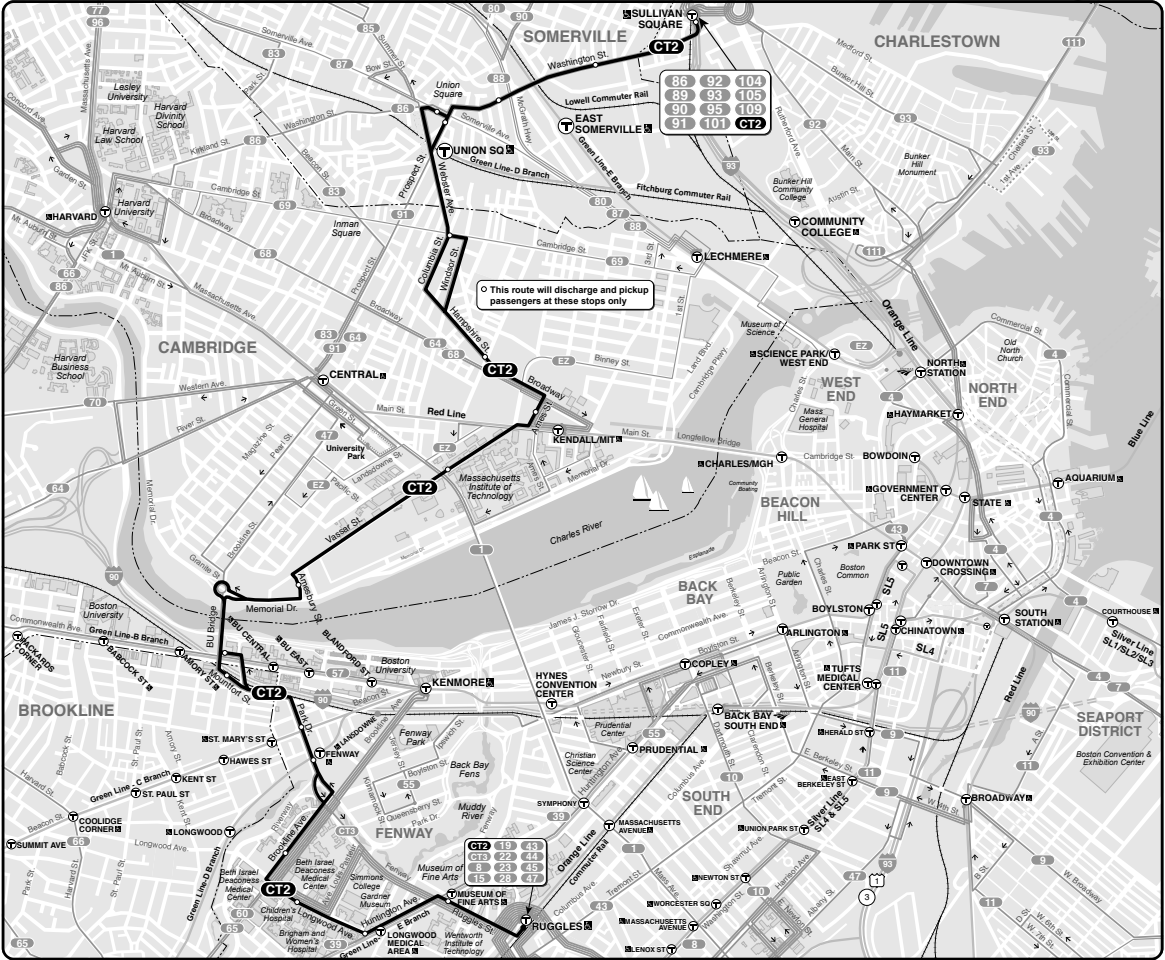

Effective **March 12, 2023**

Replaces December 2022

Connections

- ORANGE LINE   GREEN LINE   D   E
- FRANKLIN LINE   NEEDHAM LINE
- PROVIDENCE/STOUGHTON LINE

Information **617-222-3200**
Lost and Found **617-222-1450**
TTY **617-222-5146**

Realtime arrival information, maps, and more

mbta.com

- Transfer to bus/subway available on CharlieCard—good for 2 hours, pay fare difference.
- Children 11 & under ride free with a paying customer.
- ♿ All MBTA buses are accessible to people with disabilities.

	CharlieCard	Cash on board	Reduced fare
Bus	$1.70	$1.70	$0.85
Bus + Subway	$2.40	$4.10	$1.10

Complete fare/pass rules and free/reduced fare eligibility:
mbta.com/fares or call **617-222-3200**

A123-LTD-3-22.1