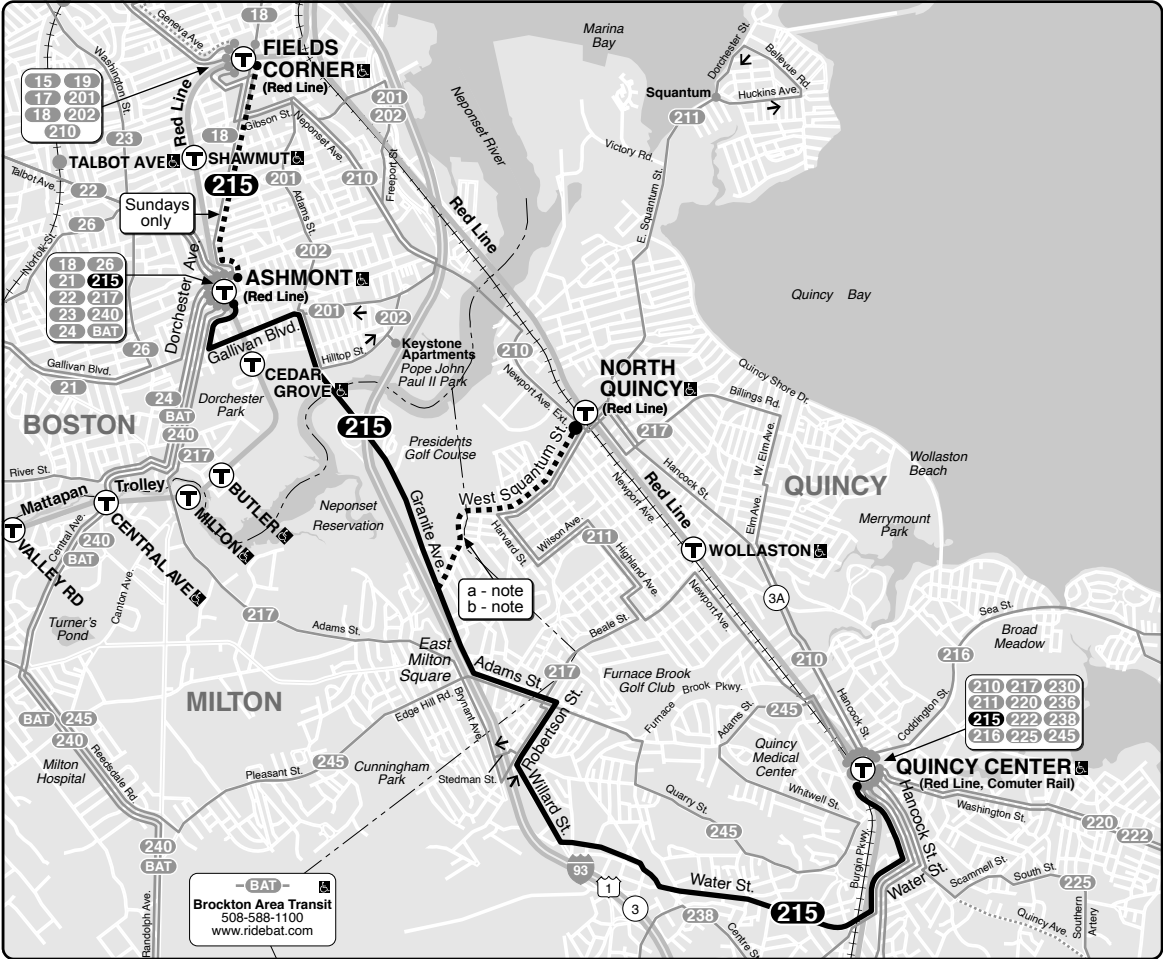

Effective **March 12, 2023**

Replaces August 2022

215 Quincy Center Sta – Ashmont via West Quincy

Connections

- RED LINE** **MATTAPAN LINE**
- GREENBUSH LINE** **KINGSTON LINE**
- MIDDLEBOROUGH/LAKEVILLE LINE**

Information **617-222-3200**
 Lost and Found **617-222-5367**
 TTY **617-222-5146**

Realtime arrival information, maps, and more

mbta.com

- Transfer to bus/subway available on CharlieCard—good for 2 hours, pay fare difference.
- Children 11 & under ride free with a paying customer.
- ♿ All MBTA buses are accessible to people with disabilities.

A to North Quincy Station

B **D** runs only on school days

C begins at North Quincy Station at this time

D begins at Adams St & Robertson St at this time

PM times are **bold**

Saturday 215

Inbound			Outbound		
Quincy Center Station	East Milton Square	Ashmont Station	Ashmont Station	East Milton Square	Quincy Center Station
A 5:06	5:16	-	C 5:30	5:33	5:47
5:35	5:45	5:53	6:00	6:05	6:22
6:35	6:47	6:55	7:00	7:06	7:23
7:30	7:44	7:52	8:00	8:06	8:23
8:20	8:34	8:42	9:00	9:07	9:28
9:00	9:14	9:22	9:40	9:47	10:07
9:40	9:55	10:05	10:20	10:27	10:49
10:20	10:35	10:45	11:00	11:08	11:30
11:00	11:20	11:31	11:40	11:48	12:10
11:40	12:00	12:10	12:20	12:28	12:50
12:20	12:39	12:49	1:00	1:08	1:30
1:00	1:19	1:29	1:40	1:48	2:10
1:40	1:59	2:09	2:20	2:28	2:50
2:20	2:38	2:48	3:00	3:08	3:30
3:00	3:18	3:28	3:40	3:48	4:08
3:40	3:58	4:08	4:20	4:27	4:48
4:20	4:38	4:48	5:00	5:07	5:28
5:00	5:18	5:28	5:40	5:47	6:08
5:45	6:02	6:13	6:20	6:27	6:45
6:30	6:45	6:56	7:05	7:12	7:31
7:20	7:33	7:42	7:50	7:56	8:13
8:20	8:33	8:42	8:50	8:56	9:13
9:20	9:33	9:41	9:50	9:56	10:11
10:20	10:32	10:40	10:50	10:56	11:11
11:20	11:32	11:40	11:50	11:56	12:11