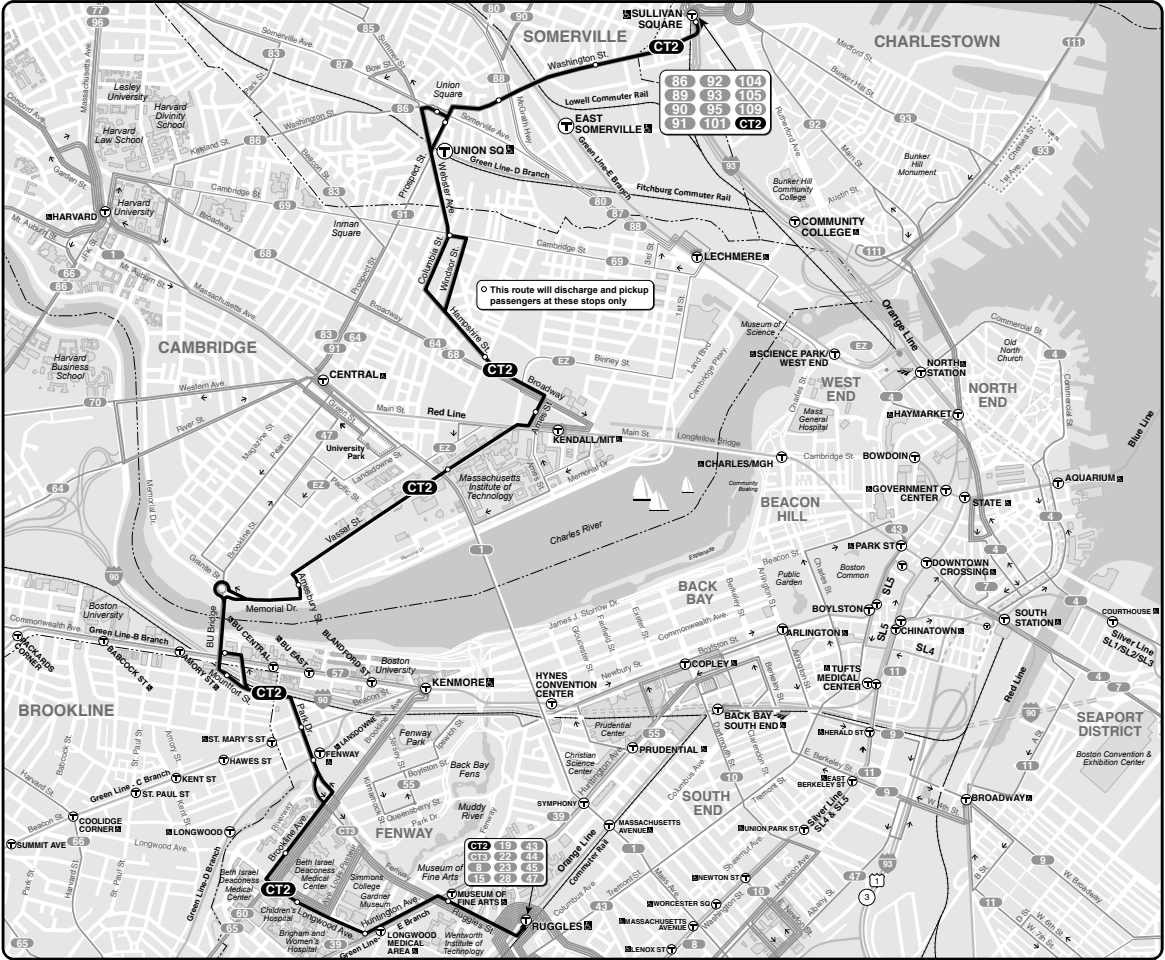

CT2 Sullivan Sq Sta – Ruggles Sta Limited-Stop Service

Schedule Change – Weekday ⓘ

- ### Connections
- ORANGE LINE GREEN LINE D E
 - FRANKLIN LINE NEEDHAM LINE
 - PROVIDENCE/STOUGHTON LINE

Information **617-222-3200**
 Lost and Found **617-222-1450**
 TTY **617-222-5146**

Realtime arrival information, maps, and more

mbta.com

- Transfer to bus/subway available on CharlieCard—good for 2 hours, pay fare difference.
- Children 11 & under ride free with a paying customer.
- ♿ All MBTA buses are accessible to people with disabilities.

Sullivan Station	Ames St Kendall/MIT Station	Fenway Station	Huntington Ave & Longwood	Ruggles Station
6:33	6:46	6:55	7:02	7:12
6:55	7:09	7:20	7:27	7:38
7:15	7:29	7:40	7:47	7:58
7:35	7:52	8:03	8:10	8:21
8:02	8:19	8:30	8:37	8:48
8:21	8:38	8:49	8:56	9:07
8:40	8:57	9:08	9:15	9:26
9:05	9:21	9:32	9:38	9:48
9:35	9:50	9:59	10:05	10:15
10:10	10:25	10:34	10:40	10:50
11:05	11:20	11:29	11:35	11:45
12:00	12:15	12:26	12:33	12:43
1:00	1:15	1:26	1:34	1:44
2:00	2:14	2:25	2:33	2:43
2:40	2:54	3:05	3:13	3:23
3:20	3:34	3:45	3:53	4:03
4:00	4:14	4:25	4:33	4:43
4:40	4:54	5:05	5:13	5:23
5:20	5:34	5:45	5:53	6:03
6:00	6:14	6:25	6:33	6:43
6:40	6:54	7:04	7:11	7:20
7:20	7:32	7:40	7:47	7:56

Outbound

Ruggles Station	Huntington Ave & Longwood	Fenway Station	Ames St Kendall/MIT Station	Sullivan Station
5:55	5:58	6:03	6:12	6:28
6:25	6:28	6:33	6:42	7:00
6:50	6:53	6:59	7:09	7:29
7:16	7:20	7:26	7:37	7:57
7:37	7:41	7:47	7:58	8:20
8:00	8:04	8:09	8:22	8:44
8:30	8:34	8:39	8:52	9:14
9:00	9:04	9:09	9:21	9:42
9:30	9:33	9:38	9:50	10:11
10:10	10:13	10:18	10:30	10:51
11:00	11:03	11:08	11:20	11:41
12:00	12:03	12:08	12:20	12:41
1:00	1:03	1:08	1:20	1:41
2:00	2:03	2:08	2:20	2:43
2:55	2:58	3:05	3:17	3:40
3:40	3:43	3:50	4:02	4:25
4:20	4:23	4:30	4:42	5:05
5:00	5:04	5:12	5:24	5:48
5:40	5:44	5:50	6:01	6:22
6:20	6:23	6:29	6:40	7:01
7:00	7:03	7:09	7:20	7:41