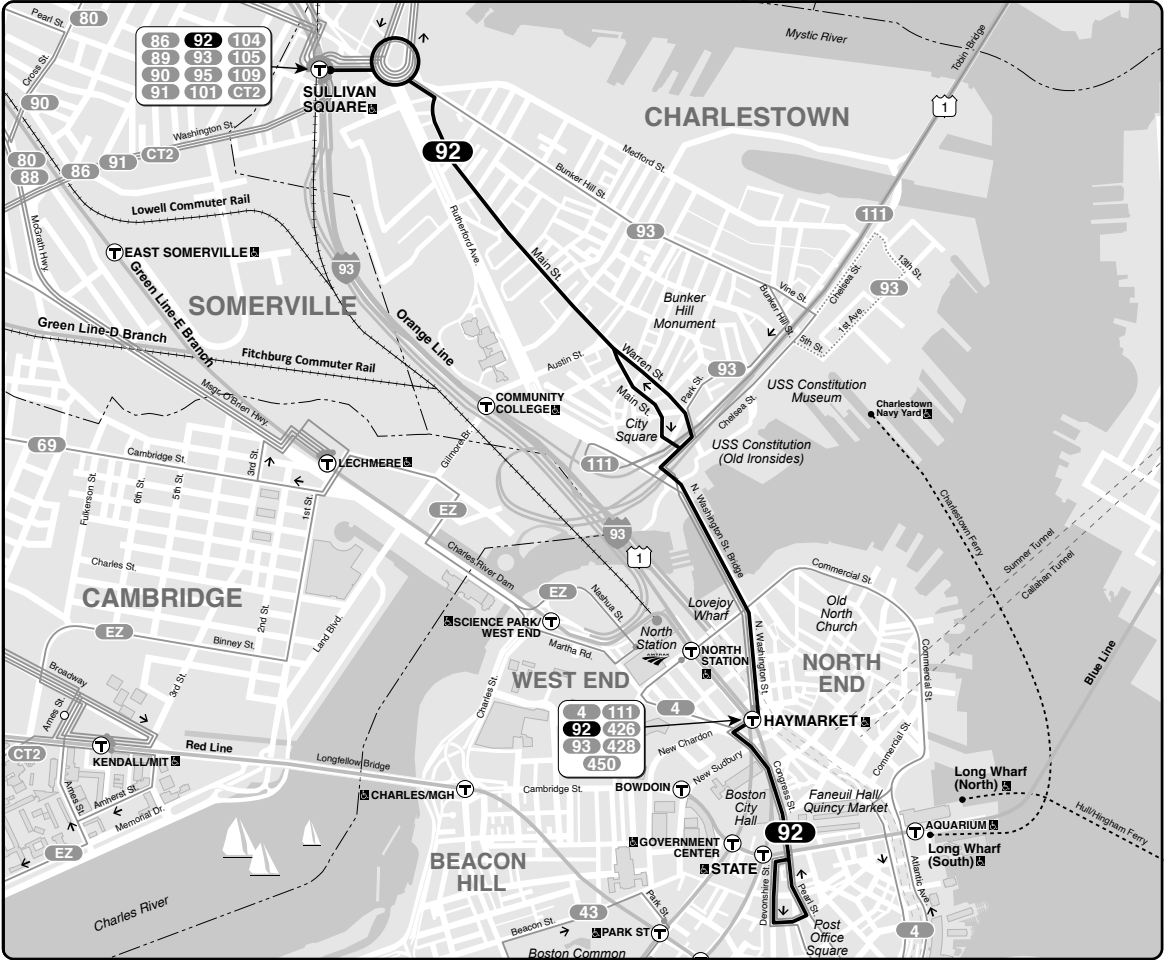

Effective **August 28, 2022**

Replaces June 2022

92 Sullivan Sta – Downtown via Main St

Schedule Change – Weekday, Saturday

Connections

ORANGE LINE

GREEN LINE B C D E **BLUE LINE**

- Transfer to bus/subway available on CharlieCard—good for 2 hours, pay fare difference.
- Children 11 & under ride free with a paying customer.
- ♿ All MBTA buses are accessible to people with disabilities.

	CharlieCard	Cash on board	Reduced fare
Bus	$1.70	$1.70	$0.85
Bus + Subway	$2.40	$4.10	$1.10

Complete fare/pass rules and free/reduced fare eligibility: mbta.com/fares or call **617-222-3200**

Information **617-222-3200**
Lost and Found **617-222-2229**
TTY **617-222-5146**

Realtime arrival information, maps, and more

mbta.com