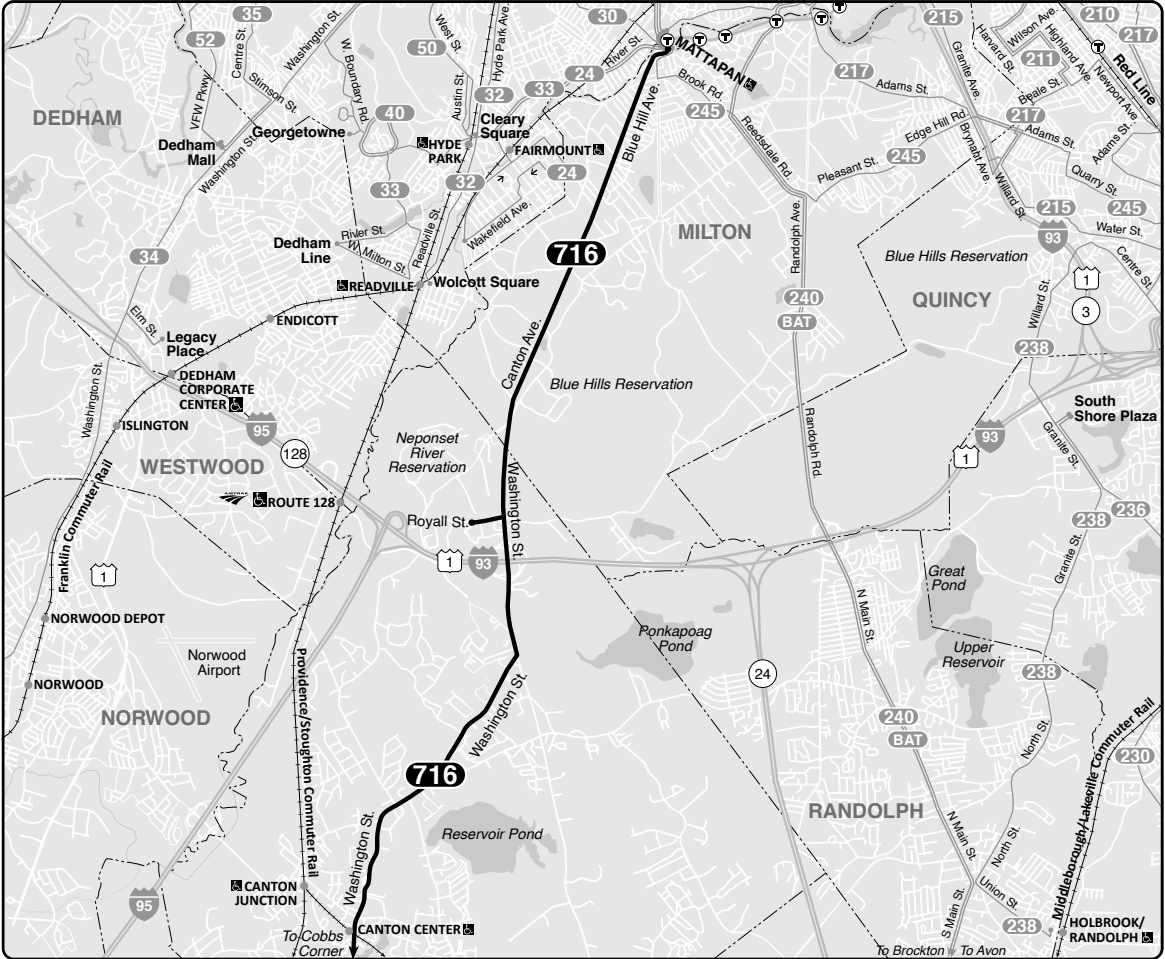

Effective **August 28, 2022**

Replaces March 2022

716 Cobbs Corner – Mattapan Sta

Connections

MATTAPAN LINE

PROVIDENCE/STOUGHTON LINE

Information **617-222-3200**
 Lost and Found **800-437-3844**
 TTY **617-222-2399**

Outbound

Mattapan Station	Curry College	Canton Center	Cobbs Corner
5:50	6:00	6:10	6:15
7:00	7:10	7:30	7:35
8:30	8:45	9:10	9:15
10:00	10:10	10:30	10:35
11:20	11:30	11:50	11:55
2:05	2:15	2:35	2:40
3:25	3:40	4:05	4:10
5:15	5:30	5:55	6:00
6:45	6:55	7:15	7:20

Always check bus destination signs before boarding. Some buses may only serve a part, or skip portions of this route.

2022 Holidays

SUN Memorial Day

SUN Christmas Day

SUN Independence Day

SUN Christmas Day Observed