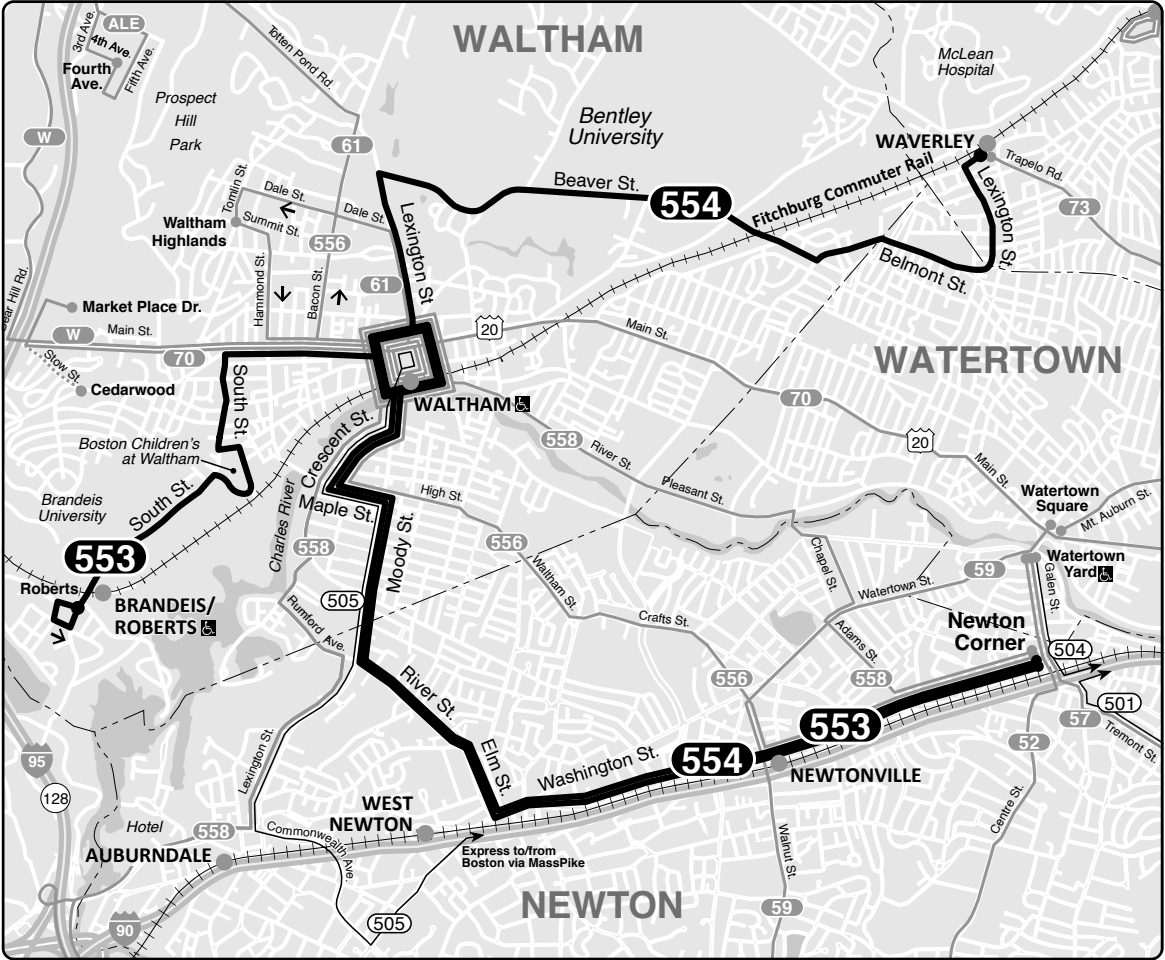

Effective **August 28, 2022**

Replaces June 2022

553

Roberts – Newton Corner

554

Waverley Sq – Newton Corner

Service Change

Routes 505, 553, 554, and 556 will be detoured permanently.

Due to the closure of Moody St, these routes will be detoured onto Crescent and Maple Sts.

Connections

FITCHBURG LINE

FRAMINGHAM/WORCESTER LINE

Information **617-222-3200**
Lost and Found **617-222-1450**
TTY **617-222-5146**

Realtime arrival information, maps, and more

mbta.com

A123-XP2-3-22.1

- Transfer to bus/subway available on CharlieCard—good for 2 hours, pay fare difference.
- Children 11 & under ride free with a paying customer.
- ♿ All MBTA buses are accessible to people with disabilities.

	CharlieCard	Cash on board	Reduced fare
Local Bus	$1.70	$1.70	$0.85
Local + Exp	$4.25	$5.95	$2.10
Local + Subway	$2.40	$4.10	$1.10

Fare/pass rules on [mbta.com/fares](https://www.mbta.com/fares) or call **617-222-3200**