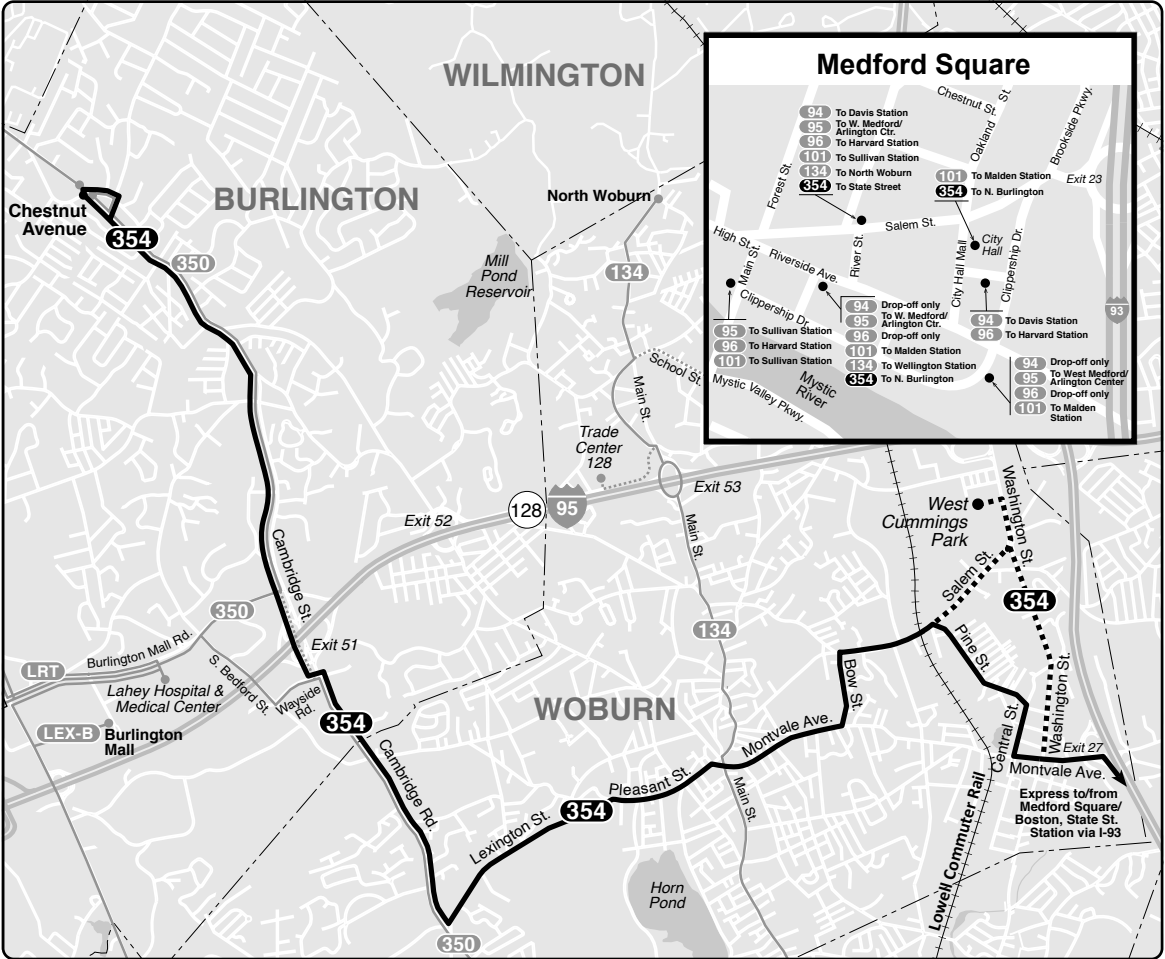

Realtime arrival information, maps, and more

mbta.com

- Transfer to bus/subway available on CharlieCard—good for 2 hours, pay fare difference.
- Children 11 & under ride free with a paying customer.

All MBTA buses are accessible to people with disabilities.

A126-X-3-22.1

Weekday 354
Inbound

Chestnut Avenue	Woburn Square	400 W Cummings	Montvale Ave & I-93	Medford Square	State Street
5:30	5:43	-	5:52	6:00	6:13
5:55	6:09	-	6:18	6:26	6:39
6:20	6:34	-	6:43	6:51	7:04
6:45	6:59	-	7:11	7:20	7:34
7:10	7:27	-	7:39	7:48	8:02
7:35	7:52	-	8:03	8:12	8:26
8:00	8:17	-	8:27	8:36	8:50
8:25	8:42	-	8:52	9:01	9:14
8:50	9:06	-	9:14	9:22	9:35
9:15	9:30	-	9:38	9:46	9:59
4:35	4:52	4:59	5:07	5:14	5:30
5:05	5:21	5:29	5:37	5:44	6:00
5:30	5:46	5:54	6:01	6:09	6:22
5:55	6:11	6:17	6:22	6:30	6:43
6:25	6:41	6:47	6:52	7:00	7:13
6:50	7:05	7:10	7:15	7:22	7:35
7:15	7:29	7:34	7:39	7:46	7:59
7:40	7:54	7:59	8:04	8:11	8:24

Outbound

State Street	Medford Square	Montvale Ave & I-93	400 W Cummings	Woburn Square	Chestnut Avenue
6:30	6:41	6:49	6:55	7:10	7:20
6:55	7:06	7:14	7:20	7:35	7:45
7:20	7:31	7:39	7:45	8:00	8:11
7:45	7:56	8:05	8:11	8:26	8:37
8:10	8:21	8:30	8:36	8:51	9:02
3:25	3:37	3:46	-	4:08	4:21
3:50	4:02	4:11	-	4:33	4:50
4:15	4:27	4:36	-	4:54	5:11
4:45	4:57	5:06	-	5:24	5:41
5:15	5:27	5:36	-	5:54	6:05
5:45	5:57	6:05	-	6:21	6:31
6:10	6:21	6:29	-	6:45	6:54
6:35	6:46	6:54	-	7:10	7:19
7:00	7:11	7:19	-	7:35	7:44
7:30	7:41	7:49	-	8:05	8:14
8:00	8:11	8:19	-	8:35	8:44

Express Service

Local fare only applies to trips taken within Medford, Woburn and Burlington

Route 354 buses do not serve Haymarket Busway directly. Outbound buses stop at New Sudbury Street and Congress Street.