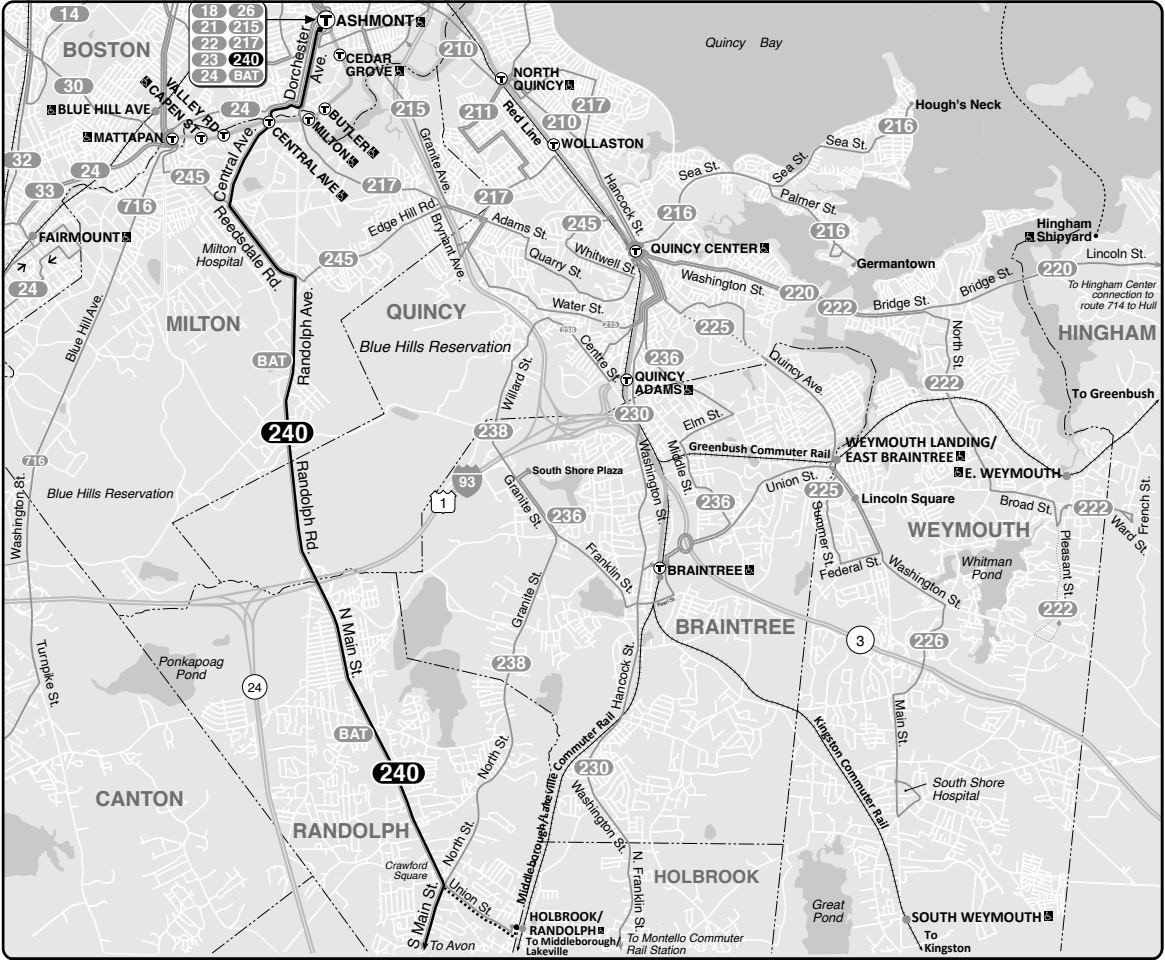

Effective **August 28, 2022**

Replaces March 2022

240 Avon Sq or Holb/Rand Sta – Ashmont Sta

Schedule Change – Sunday

Connections

- RED LINE
- MATTAPAN LINE
- MIDDLEBOROUGH/LAKEVILLE LINE

Information **617-222-3200**
 Lost and Found **617-222-5367**
 TTY **617-222-5146**

Realtime arrival information, maps, and more

mbta.com

- Transfer to bus/subway available on CharlieCard—good for 2 hours, pay fare difference.
- Children 11 & under ride free with a paying customer.
- ♿ All MBTA buses are accessible to people with disabilities.