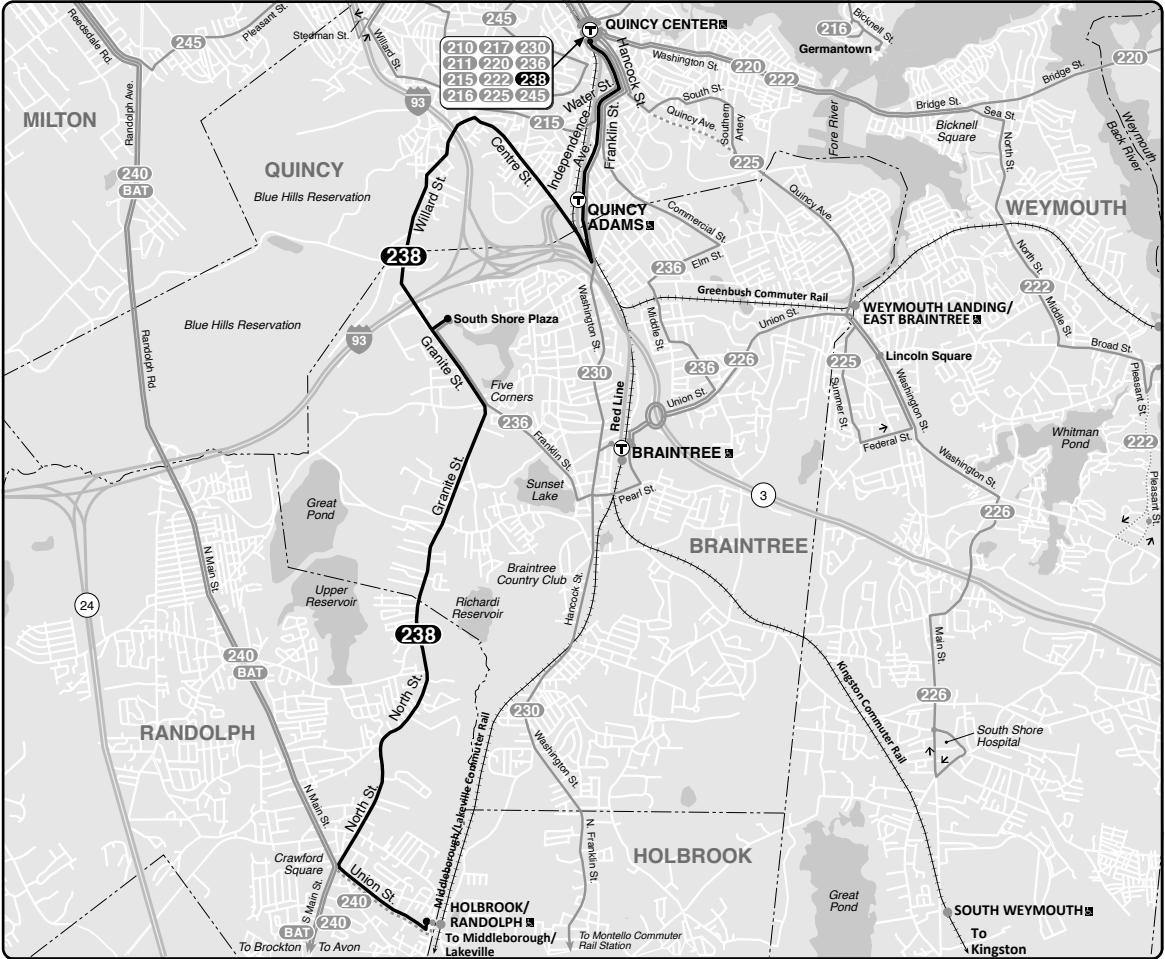

# 238 Holb/Rand Sta – Quincy Center Sta

Schedule Change – Saturday, Sunday i

- ### Connections
- RED LINE
  - GREENBUSH LINE
  - KINGSTON LINE
  - MIDDLEBOROUGH/LAKEVILLE LINE

Information **617-222-3200**  
 Lost and Found **617-222-5367**  
 TTY **617-222-5146**