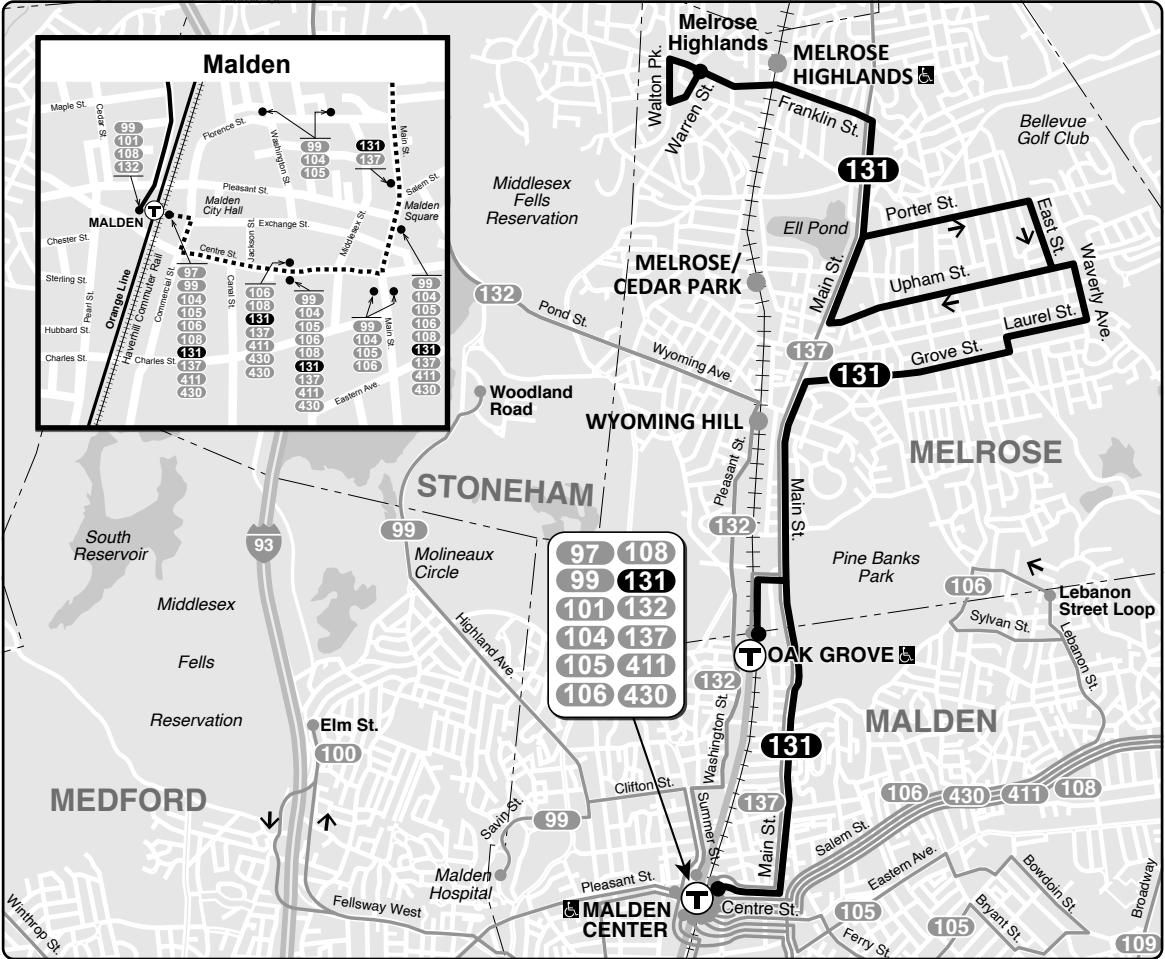

# 131 Melrose Hinds – Oak Grove or Malden Ctr Sta

**Schedule Change – Weekday** ⓘ

**Connections**

- ORANGE LINE
- HAVERHILL LINE

Information **617-222-3200**  
 Lost and Found **617-222-2229**  
 TTY **617-222-5146**

Realtime arrival information, maps, and more

**mbta.com**

- Transfer to bus/subway available on CharlieCard—good for 2 hours, pay fare difference.
- Children 11 & under ride free with a paying customer.
- ♿ All MBTA buses are accessible to people with disabilities.

A126-3-22.1

**Weekday 131**  
Inbound

Warren St & Melrose St	Upham St & East St	Oak Grove Station	Malden Center Station
6:20	6:28	6:40	6:55
7:00	7:08	7:20	7:35
7:40	7:48	8:00	8:11
8:20	8:28	8:40	8:51
9:00	9:07	9:17	9:27
<b>4:12</b>	<b>4:20</b>	<b>4:31</b>	<b>4:44</b>
<b>4:53</b>	<b>5:01</b>	<b>5:13</b>	<b>5:28</b>
<b>5:33</b>	<b>5:41</b>	<b>5:53</b>	<b>6:06</b>
<b>6:17</b>	<b>6:24</b>	<b>6:34</b>	<b>6:46</b>
<b>6:50</b>	<b>6:57</b>	<b>7:07</b>	<b>7:19</b>

Outbound

Malden Center Station	Oak Grove Station	Upham St & East St	Warren St & Melrose St
7:03	7:12	7:21	7:33
7:43	7:52	8:01	8:15
8:23	8:32	8:41	8:55
<b>3:30</b>	<b>3:41</b>	<b>3:51</b>	<b>4:07</b>
<b>4:10</b>	<b>4:23</b>	<b>4:34</b>	<b>4:49</b>
<b>4:50</b>	<b>5:03</b>	<b>5:14</b>	<b>5:29</b>
<b>5:33</b>	<b>5:46</b>	<b>5:57</b>	<b>6:11</b>
<b>6:10</b>	<b>6:22</b>	<b>6:32</b>	<b>6:46</b>
<b>6:50</b>	<b>7:02</b>	<b>7:12</b>	<b>7:25</b>
<b>7:23</b>	<b>7:33</b>	<b>7:43</b>	<b>7:56</b>