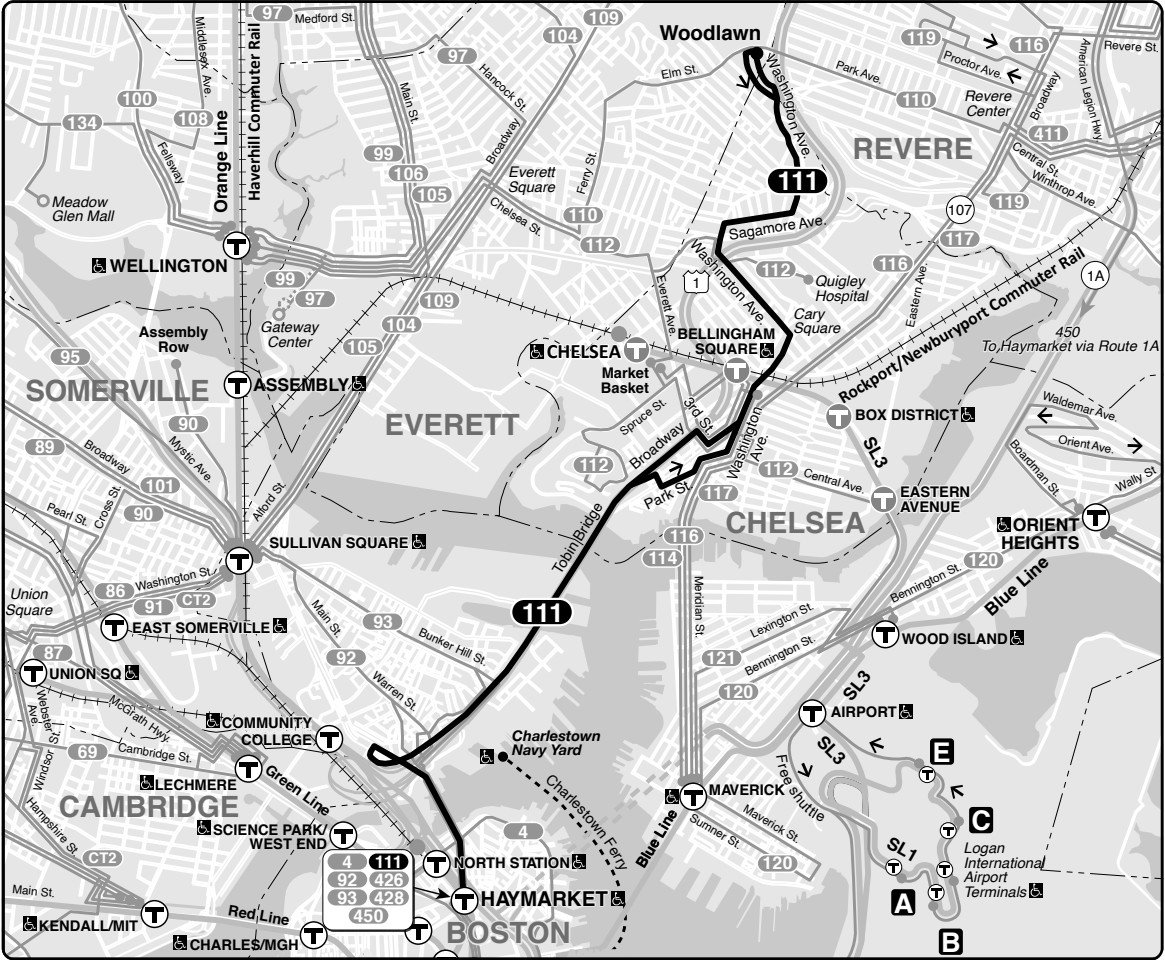

Effective **August 28, 2022**

Replaces March 2022

111 Woodlawn – Haymarket Sta

Connections

- ORANGE LINE
- GREEN LINE
- D E
- SL3

Frequency

- Transfer to bus/subway available on CharlieCard—good for 2 hours, pay fare difference.
- Children 11 & under ride free with a paying customer.
- ♿ All MBTA buses are accessible to people with disabilities.

Realtime arrival information, maps, and more

mbta.com

Weekday **tff**

Inbound				Outbound			
Woodlawn	Cary Square	Bellingham Square	Haymarket Station	Haymarket Station	Bellingham Square	Cary Square	Woodlawn
4:40	4:48	4:50	5:00	5:00	5:12	5:14	5:20
4:45	4:53	4:55	5:05	5:06	5:18	5:20	5:26
4:50	4:58	5:00	5:10	5:12	5:24	5:26	5:32
4:55	5:03	5:05	5:15	5:18	5:30	5:32	5:38
5:00	5:08	5:10	5:20	5:24	5:36	5:38	5:44
5:05	5:13	5:15	5:25	5:30	5:42	5:44	5:50
5:10	5:18	5:20	5:30	5:36	5:48	5:50	5:56
5:15	5:23	5:25	5:35	5:42	5:54	5:56	6:01
5:20	5:28	5:30	5:40	5:48	6:00	6:03	6:09
5:25	5:33	5:35	5:45	5:54	6:06	6:09	6:15
every 4-6 mins				every 4-6 mins			
11:24	11:32	11:34	11:46	11:24	11:38	11:40	11:48
11:30	11:38	11:40	11:52	11:30	11:44	11:46	11:54
11:36	11:44	11:46	11:58	11:36	11:50	11:52	12:00
11:42	11:50	11:52	12:04	11:42	11:56	11:58	12:06
11:48	11:56	11:58	12:10	11:48	12:02	12:04	12:12
12:00	12:08	12:10	12:22	11:54	12:08	12:10	12:18
12:06	12:14	12:16	12:28	12:00	12:14	12:16	12:24
12:12	12:20	12:22	12:34	12:06	12:20	12:22	12:30
12:18	12:26	12:28	12:40	12:12	12:26	12:28	12:36
12:24	12:32	12:34	12:46	12:18	12:32	12:34	12:42
every 4-7 mins				every 4-7 mins			
11:45	11:52	11:53	12:02	12:13	12:26	12:27	12:34
11:52	11:59	12:00	12:09	12:20	12:33	12:34	12:41
11:59	12:06	12:07	12:16	12:27	12:40	12:41	12:48
12:06	12:13	12:14	12:23	12:34	12:47	12:48	12:55
12:13	12:20	12:21	12:30	12:41	12:54	12:55	1:02
12:20	12:27	12:28	12:37	12:48	1:01	1:02	1:09
12:27	12:34	12:35	12:44	12:55	1:08	1:09	1:16
12:34	12:41	12:42	12:51	1:02	1:15	1:16	1:23
12:41	12:48	12:49	12:58	1:09	1:22	1:23	1:30
12:48	12:55	12:56	1:05	W 1:16	1:29	1:30	1:37