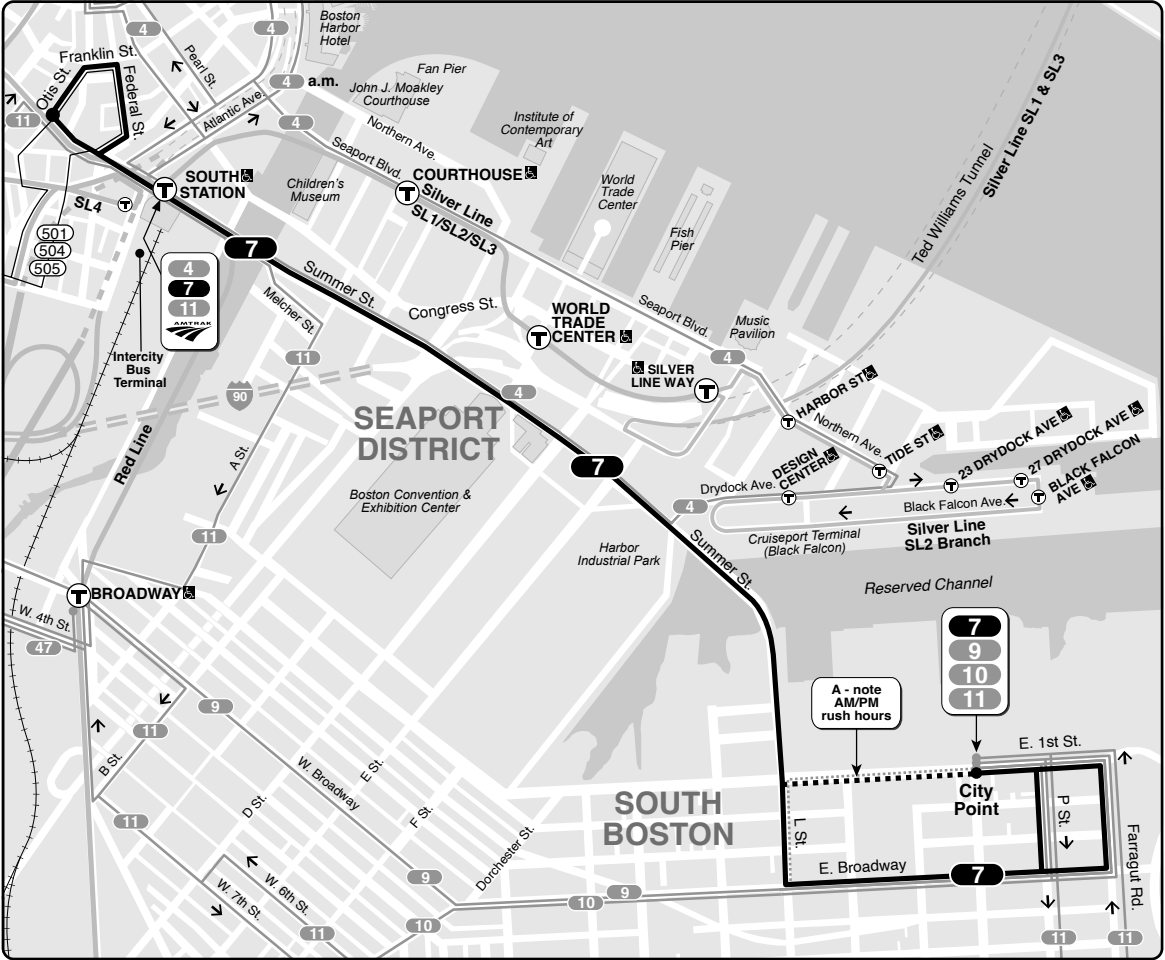

Effective **August 28, 2022**

Replaces June 2022

7 City Point – Otis St & Summer St

Schedule Change – Weekday ⓘ

Connections

- RED LINE ORANGE LINE
- GREEN LINE B C D E
- SL1 SL2 SL3 SL4 SL5
- FAIRMOUNT LINE FRANKLIN LINE
- FRAMINGHAM/WORCESTER LINE
- GREENBUSH LINE KINGSTON LINE
- MIDDLEBOROUGH/LAKEVILLE LINE
- NEEDHAM LINE
- PROVIDENCE/STOUGHTON LINE

Information **617-222-3200**
 Lost and Found **617-222-1450**
 TTY **617-222-5146**

Realtime arrival information, maps, and more

mbta.com

- Transfer to bus/subway available on CharlieCard—good for 2 hours, pay fare difference.
- Children 11 & under ride free with a paying customer.
- ♿ All MBTA buses are accessible to people with disabilities.

Saturday 7

Inbound				Outbound			
City Point	Convention Center	South Station	Otis St & Summer St	City Point	Convention Center	South Station	City Point
5:15	5:21	5:22	5:28	5:37	5:39	5:41	5:48
6:00	6:06	6:07	6:13	6:22	6:24	6:26	6:33
6:40	6:46	6:47	6:53	7:02	7:04	7:07	7:15
7:20	7:26	7:27	7:33	7:42	7:44	7:47	7:55
8:00	8:06	8:09	8:15	8:22	8:24	8:27	8:35
8:40	8:47	8:50	8:56	9:02	9:05	9:08	9:16
9:20	9:28	9:31	9:37	9:42	9:45	9:48	9:56
10:00	10:08	10:11	10:17	10:22	10:25	10:28	10:36
10:40	10:49	10:52	10:58	11:02	11:05	11:08	11:16
11:20	11:29	11:32	11:38	11:43	11:46	11:49	11:57
12:02	12:11	12:14	12:20	12:25	12:28	12:31	12:39
12:44	12:53	12:56	1:02	1:07	1:10	1:13	1:22
1:26	1:35	1:38	1:44	1:49	1:52	1:55	2:04
2:08	2:17	2:20	2:26	2:30	2:33	2:36	2:45
2:50	2:59	3:02	3:08	3:10	3:13	3:16	3:25
3:30	3:38	3:41	3:47	3:50	3:53	3:56	4:05
4:10	4:18	4:21	4:27	4:30	4:33	4:35	4:44
4:50	4:58	5:01	5:07	5:10	5:13	5:15	5:24
5:30	5:38	5:41	5:47	5:50	5:53	5:55	6:04
6:10	6:18	6:21	6:27	6:30	6:33	6:35	6:44
6:50	6:58	7:01	7:06	7:10	7:13	7:15	7:24
7:30	7:37	7:40	7:45	7:50	7:52	7:54	8:03
8:10	8:17	8:20	8:25	8:30	8:32	8:34	8:43
8:50	8:57	9:00	9:05	9:10	9:12	9:14	9:23
9:30	9:37	9:39	9:44	9:50	9:52	9:54	10:03
10:10	10:17	10:19	10:24	10:30	10:32	10:34	10:43