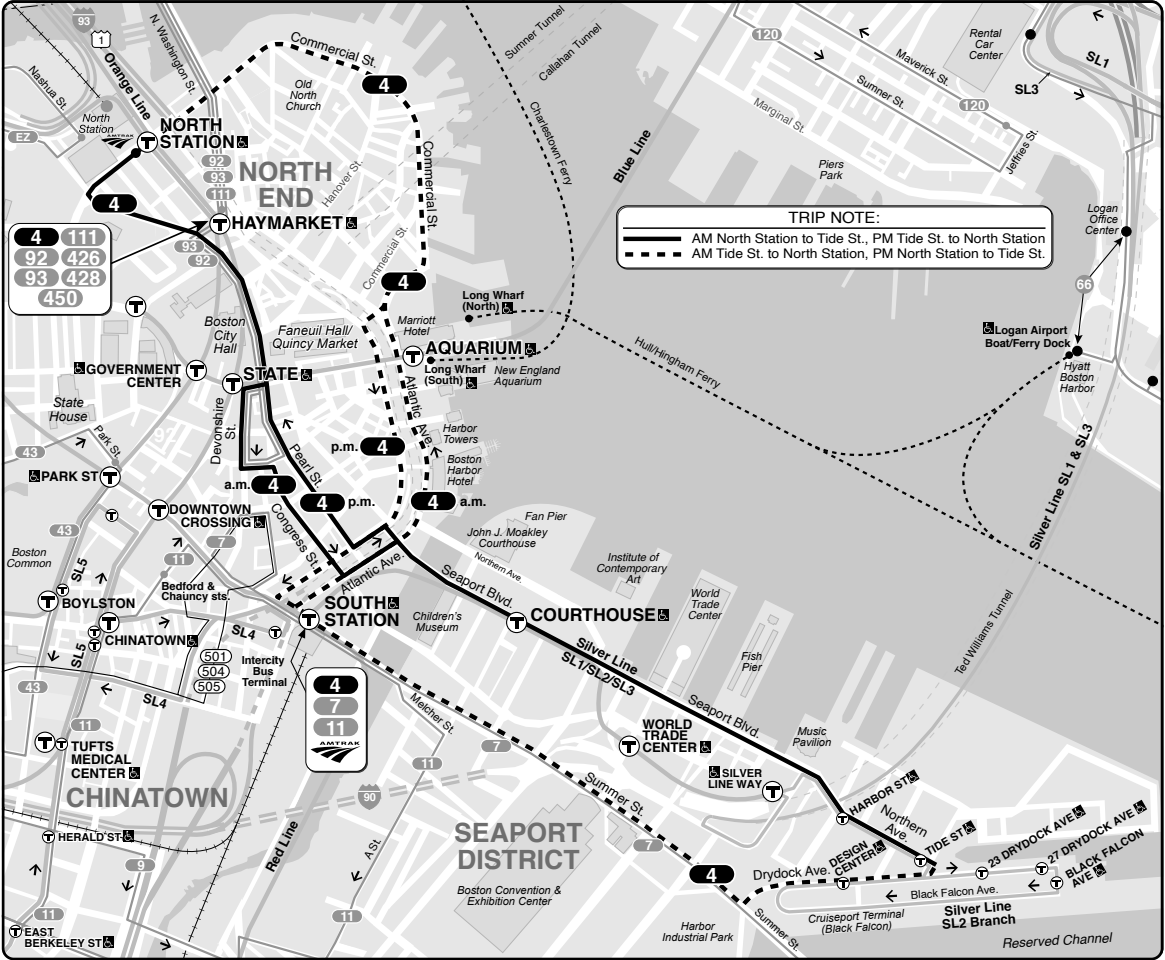

## Connections

- RED LINE ORANGE LINE
- GREEN LINE B C D E BLUE LINE
- SL1 SL2 SL3 SL4 SL5
- FAIRMOUNT LINE FITCHBURG LINE
- FRANKLIN LINE HAVERHILL LINE
- FRAMINGHAM/WORCESTER LINE
- GREENBUSH LINE KINGSTON LINE
- MIDDLEBOROUGH/LAKEVILLE LINE
- NEWBURYPORT/ROCKPORT LINE
- LOWELL LINE NEEDHAM LINE
- PROVIDENCE/STOUGHTON LINE

Information **617-222-3200**  
 Lost and Found **617-222-1450**  
 TTY **617-222-5146**

Realtime arrival information, maps, and more

**mbta.com**

- Transfer to bus/subway available on CharlieCard—good for 2 hours, pay fare difference.
- Children 11 & under ride free with a paying customer.
- ♿ All MBTA buses are accessible to people with disabilities.

A123-3-22.01

**Weekday 4**  
Inbound

North Station	South Station	World Trade Center	Tide Street
6:45	-	6:56	7:00
7:15	-	7:26	7:30
7:45	-	7:58	8:02
8:15	-	8:28	8:32
8:45	-	8:58	9:02
9:15	-	9:28	9:32
<b>3:45</b>	<b>3:57</b>	-	<b>4:13</b>
<b>4:20</b>	<b>4:35</b>	-	<b>4:51</b>
<b>4:50</b>	<b>5:04</b>	-	<b>5:21</b>
<b>5:30</b>	<b>5:44</b>	-	<b>5:59</b>
<b>6:05</b>	<b>6:18</b>	-	<b>6:33</b>
<b>6:50</b>	<b>7:03</b>	-	<b>7:18</b>

Outbound

Tide Street	World Trade Center	South Station	North Station
6:20	-	6:24	6:41
6:50	-	6:54	7:11
7:10	-	7:14	7:33
7:40	-	7:45	8:04
8:10	-	8:15	8:34
8:40	-	8:45	9:04
<b>3:20</b>	<b>3:22</b>	-	<b>3:39</b>
<b>3:50</b>	<b>3:52</b>	-	<b>4:09</b>
<b>4:25</b>	<b>4:27</b>	-	<b>4:46</b>
<b>5:00</b>	<b>5:02</b>	-	<b>5:21</b>
<b>5:35</b>	<b>5:37</b>	-	<b>5:56</b>
<b>6:25</b>	<b>6:27</b>	-	<b>6:46</b>