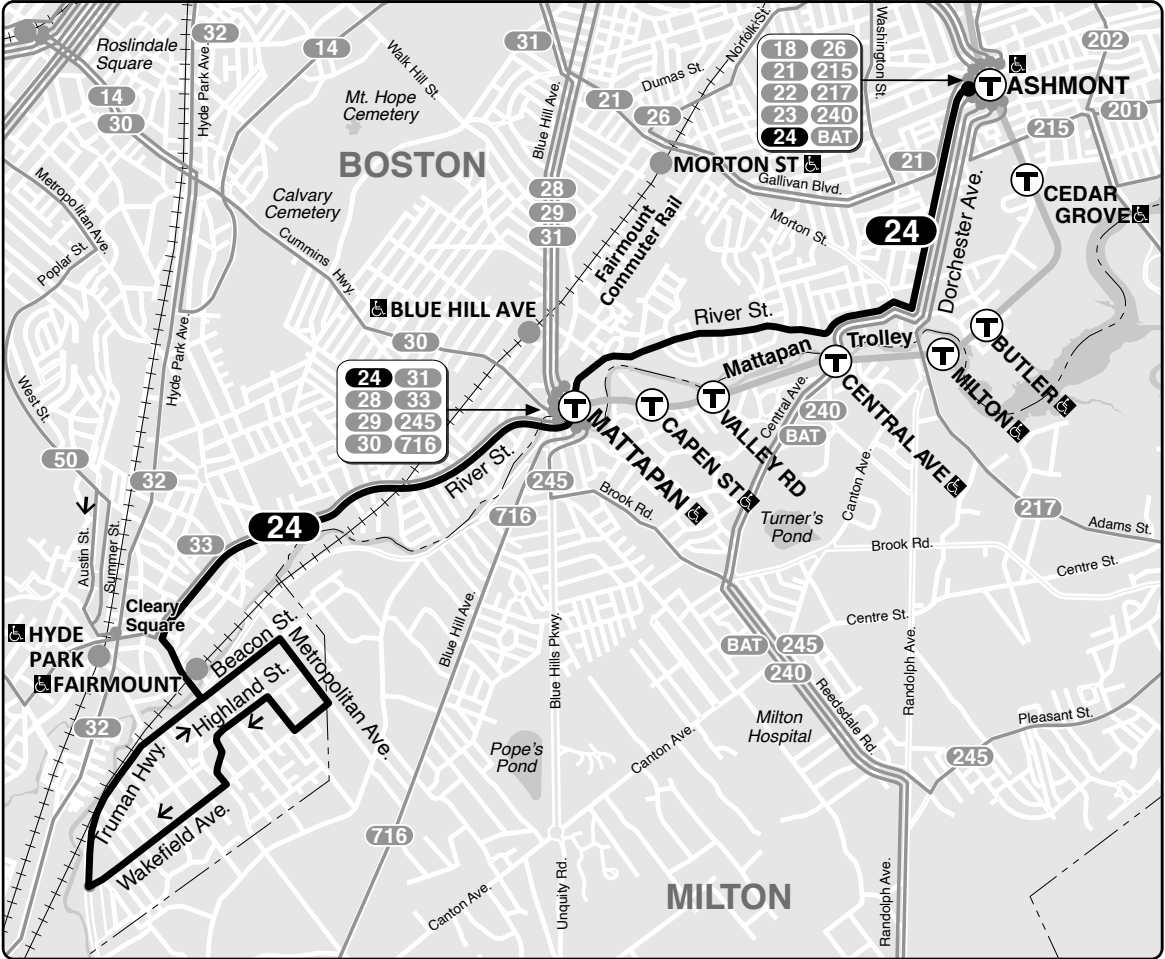

Effective **August 28, 2022**

Replaces June 2022

24 Wakefield Ave & Truman Pkwy – Ashmont Sta

Schedule Change – Weekday i

Connections

- RED LINE MATTAPAN LINE
- FAIRMOUNT LINE

Information **617-222-3200**
Lost and Found **617-222-2399**
TTY **617-222-5146**

Realtime arrival information, maps, and more

mbta.com

- Transfer to bus/subway available on CharlieCard—good for 2 hours, pay fare difference.
- Children 11 & under ride free with a paying customer.
- ♿ All MBTA buses are accessible to people with disabilities.

	CharlieCard	Cash on board	Reduced fare
Bus	$1.70	$1.70	$0.85
Bus + Subway	$2.40	$4.10	$1.10

Complete fare/pass rules and free/reduced fare eligibility:
mbta.com/fares or call **617-222-3200**

A122-3-22.1