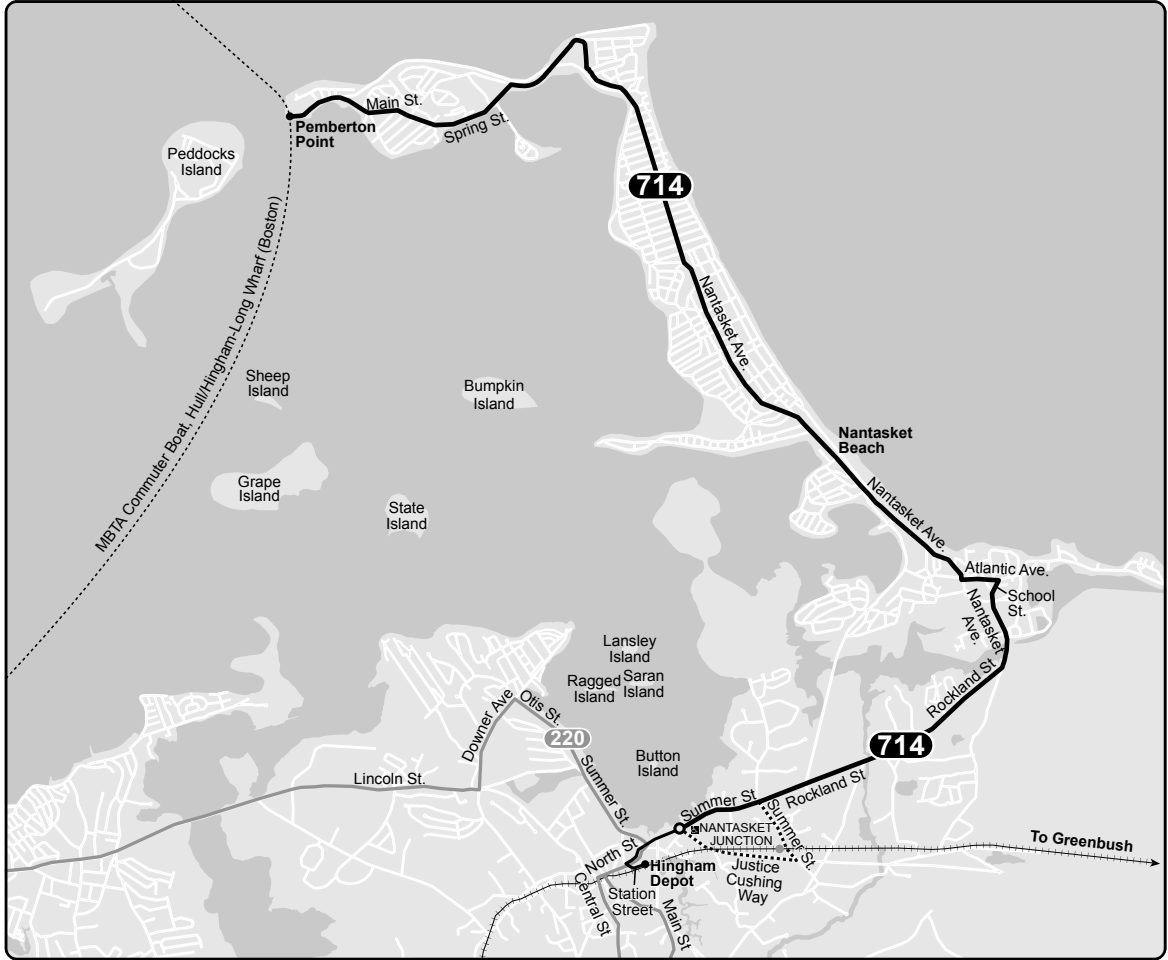

Effective **August 27, 2023**

Replaces July 2023

714 Pemberton Pt, Hull – Station St, Hingham

Schedule Change

Weekday, Saturday and Sunday

Connections

GREENBUSH LINE

Information **617-222-3200**
 Lost and Found **781-396-2500**
 TTY **617-222-5146**

Operated by Joseph's for the MBTA

mbta.com

- Exact fare only and no transfers.
- Children 11 & under ride free with a paying customer.
- ♿ Joseph's buses accessible to people with disabilities.

Cash on board | Reduced fare
\$1.70 | **\$0.85**

Fare/pass rules and free/reduced fare eligibility for this route:
mbta.com/fares or call **781-396-2500**

PVT-3-22.1

Weekday 714

Inbound			Outbound		
Pemberton Point	Station St, Hingham	220 leaves Station St, Hingham	220 arrives Station St, Hingham	Station St, Hingham	Pemberton Point
6:00	6:23	6:25	5:26	5:30	5:50
7:00	7:23	7:40	6:20	6:30	6:50
8:00	8:23	8:47	7:13	7:30	7:50
9:00	9:23	9:35	8:17	8:30	8:55
10:00	10:23	10:35	9:03	9:30	9:55
11:00	11:23	11:45	10:02	10:30	10:55
12:00	12:23	12:50	11:12	11:30	11:55
1:00	1:23	1:25	12:12	12:30	12:55
3:00	3:21	3:45	2:27	2:30	2:55
4:00	4:21	4:55	3:07	3:30	3:55
5:10	5:31	5:50	4:17	4:30	4:55
6:15	6:36	6:50	5:22	5:40	6:05
7:15	7:36	8:10	6:22	6:45	7:10
8:10	8:31	9:05	7:11	7:40	8:05

Saturday 714

Inbound			Outbound		
Pemberton Point	Station St, Hingham	220 leaves Station St, Hingham	220 arrives Station St, Hingham	Station St, Hingham	Pemberton Point
10:10	10:35	11:02	9:25	9:40	10:01
11:10	11:35	12:06	10:24	10:40	11:01
12:10	12:35	12:38	11:27	11:40	12:01
1:10	1:35	1:40	12:31	12:40	1:01
3:10	3:35	3:42	2:36	2:40	3:01
4:10	4:35	4:42	3:37	3:40	4:01
5:10	5:35	5:40	4:38	4:40	5:01
6:10	6:35	7:01	5:34	5:40	6:01
7:10	7:35	8:15	6:30	6:40	7:01