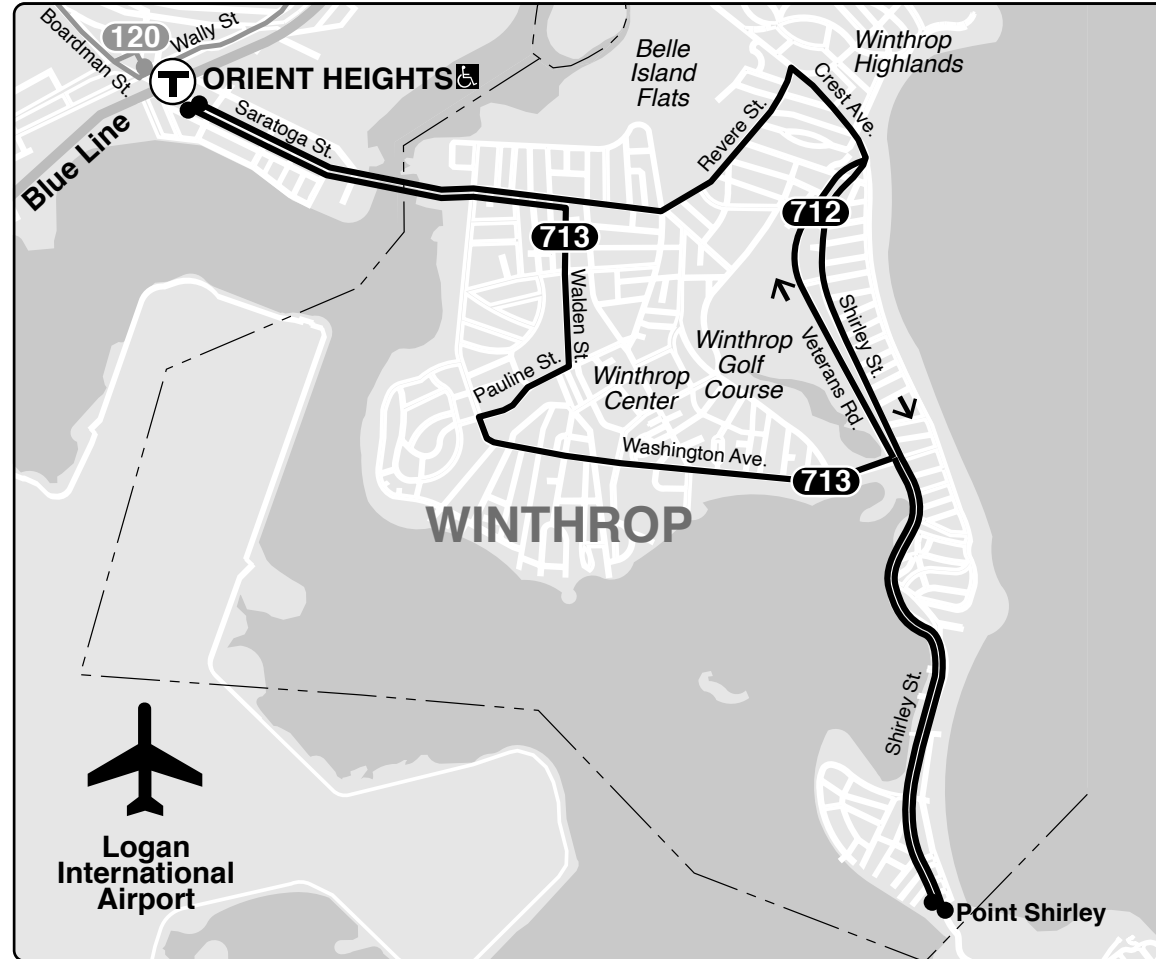

Sunday 712 713

Inbound			
Point Shirley	Winthrop Beach	(712) Governor's Park	Orient Heights Station
6:40	6:45	-	6:57
7:20	7:25	7:31	7:37
8:00	8:05	-	8:17
8:40	8:45	8:51	8:57
9:20	9:25	-	9:37
10:00	10:05	10:11	10:17
10:40	10:45	-	10:57
11:20	11:25	11:31	11:37
12:00	12:05	-	12:17
12:40	12:45	12:51	12:57
1:20	1:25	-	1:37
2:00	2:05	2:11	2:17
2:40	2:45	-	2:57
3:20	3:25	3:31	3:37
4:00	4:05	-	4:17
4:40	4:45	4:51	4:57
5:20	5:25	-	5:37
6:00	6:05	6:11	6:17
6:40	6:45	-	6:57
7:20	7:25	7:31	7:37
8:00	8:05	-	8:17
8:40	8:45	8:51	8:57
9:20	9:25	-	9:37
10:00	10:05	10:11	10:17
10:40	10:45	-	10:57
11:20	11:25	11:31	11:37
12:00	12:05	-	12:17
12:40	12:45	12:51	12:57
-	1:25	-	1:37

Outbound

Orient Heights Station	(712) Governor's Park	Winthrop Beach	Point Shirley
7:00	-	7:12	7:17
7:40	7:46	7:52	7:57
8:20	-	8:32	8:37
9:00	9:06	9:12	9:17
9:40	-	9:52	9:57
10:20	10:26	10:32	10:37
11:00	-	11:12	11:17
11:40	11:46	11:52	11:57
12:20	-	12:32	12:37
1:00	1:06	1:12	1:17
1:40	-	1:52	1:57
2:20	2:26	2:32	2:37
3:00	-	3:12	3:17
3:40	3:46	3:52	3:57
4:20	-	4:32	4:37
5:00	5:06	5:12	5:17
5:40	-	5:52	5:57
6:20	6:26	6:32	6:37
7:00	-	7:12	7:17
7:40	7:46	7:52	7:57
8:20	-	8:32	8:37
9:00	9:06	9:12	9:17
9:40	-	9:52	9:57
10:20	10:26	10:32	10:37
11:00	-	11:12	11:17
11:40	11:46	11:52	11:57
12:20	-	12:32	12:37
☒ 1:10	1:16	1:22	-

Replaces July 2023

712 Point Shirley – Orient Hts Sta
via Revere Street

713 Point Shirley – Orient Hts Sta
via Winthrop Center

Connections

BLUE LINE

Information **617-222-3200**
Lost and Found **617-889-5899**
TTY **617-222-5146**