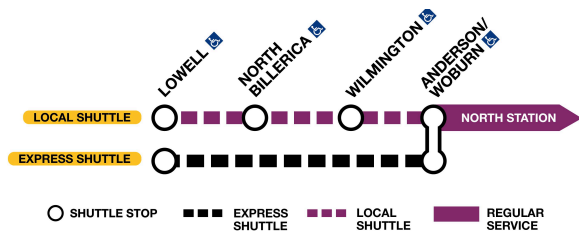

Saturday & Sunday | Effective December 14-15, 2024

**Outbound to Lowell**

**AM**

**PM**

ZONE	STATION	BUS/TRAIN	1301 2301	EXP	LCL	1303 2303	EXP	LCL	1305 2305	EXP	LCL	1307 2307	EXP	LCL	1309 2309	EXP	LCL	1311 2311	EXP	LCL	1313 2313	EXP	LCL	1315 2315	EXP	LCL	1317 2317	EXP	LCL
Bikes Allowed																													
1A	North Station	♿	6:20	-	-	8:20	-	-	10:20	-	-	12:20	-	-	2:20	-	-	4:20	-	-	6:20	-	-	9:00	-	-	11:45	-	-
1A	West Medford	♿	6:31	-	-	8:31	-	-	10:31	-	-	12:31	-	-	2:31	-	-	4:31	-	-	6:31	-	-	9:11	-	-	11:56	-	-
1	Wedgemere	♿	6:34	-	-	8:34	-	-	10:34	-	-	12:34	-	-	2:34	-	-	4:34	-	-	6:34	-	-	9:14	-	-	11:59	-	-
1	Winchester Center	♿	6:36	-	-	8:36	-	-	10:36	-	-	12:36	-	-	2:36	-	-	4:36	-	-	6:36	-	-	9:16	-	-	12:01	-	-
2	Anderson/Woburn	♿	6:43	6:48	6:48	8:43	8:48	8:48	10:43	10:48	10:48	12:43	12:48	12:48	2:43	14:48	14:48	4:43	4:48	4:48	6:43	16:48	16:48	9:23	21:28	21:28	12:08	12:13	12:13
3	Wilmington	♿	-	-	6:58	-	-	8:58	-	-	10:58	-	-	1:00	-	-	15:00	-	-	5:00	-	-	17:00	-	-	21:38	-	-	12:23
5	North Billerica	♿	-	-	7:15	-	-	9:15	-	-	11:15	-	-	1:21	-	-	15:21	-	-	5:21	-	-	17:21	-	-	21:55	-	-	12:40
6	Lowell	♿	-	7:18	7:28	-	9:18	9:28	-	11:28	11:28	-	1:28	1:38	-	15:28	15:38	-	5:18	5:38	-	17:18	17:38	-	21:58	22:08	-	12:43	12:53

**EXP | Express**

These buses travel directly from Lowell to Anderson/Woburn making no stops in between.

**LCL | Local**

These buses serve Lowell, North Billerica, Wilmington, and Anderson/Woburn.

# Shuttle buses replace service between Lowell and Anderson/Woburn