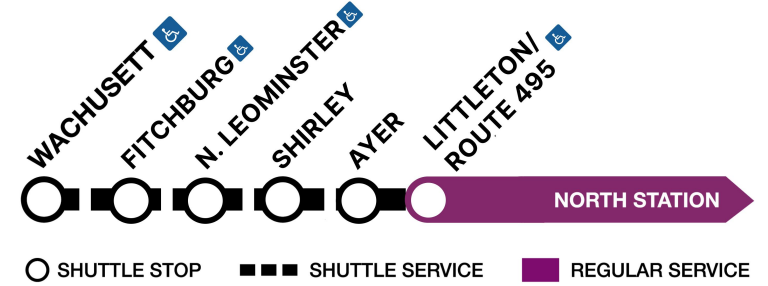

Times in purple with "f" indicate a flag stop: Passengers must tell the conductor that they wish to leave. Passengers waiting to board must be visible on the platform for the train to stop.

Times in blue with "L" indicate an early departure: The train may leave ahead of schedule at these stops.

Bikes: Bicycles are allowed on trains with the bicycle symbol shown below the train number.

High level platform and bridge plate available. Visit mbta.com/accessibility for more information.

Thursday & Friday | Effective November 14-15

Inbound to Boston										PM																									
ZONE STATION	TRAIN #	BUS	400	BUS	402	BUS	404	482	BUS	406	BUS	408	BUS	410	486	BUS	414	490	BUS	418	494	BUS	422	BUS	424	498	BUS	426	BUS	428	BUS	430	BUS	432	
Bikes Allowed																																			
8 Wachusett	&	4:01	-	4:56	-	5:36	-	6:36	-	7:41	-	8:46	-	10:46	-	12:46	-	2:41	-	3:51	-	5:43	-	6:56	-	8:51	-	10:21	-	11:31	-	12:31	-	1:31	-
8 Fitchburg	&	4:11	-	5:06	-	5:48	-	6:48	-	7:53	-	8:58	-	10:58	-	12:58	-	2:55	-	4:05	-	5:55	-	7:08	-	9:03	-	10:33	-	11:43	-	12:43	-	1:43	-
8 North Leominster	&	4:21	-	5:16	-	6:00	-	7:01	-	8:06	-	9:11	-	11:11	-	12:11	-	3:08	-	4:18	-	6:07	-	7:20	-	9:15	-	10:45	-	11:55	-	12:55	-	1:55	-
8 Shirley		4:32	-	5:27	-	6:13	-	7:15	-	8:20	-	9:25	-	11:25	-	12:25	-	3:24	-	4:34	-	6:20	-	7:33	-	9:28	-	10:58	-	12:08	-	13:08	-	14:08	-
8 Ayer		4:39	-	5:34	-	6:21	-	7:24	-	8:29	-	9:34	-	11:34	-	12:34	-	3:33	-	4:43	-	6:28	-	7:41	-	9:36	-	11:06	-	12:16	-	13:16	-	14:16	-
7 Littleton/Rte 495	&	4:51	→ 5:01	5:46	→ 5:56	6:36	→ 6:46	7:03	→ 7:13	7:41	→ 7:51	8:46	→ 8:56	9:51	→ 10:01	11:01	→ 11:11	1:51	→ 2:01	3:01	→ 3:11	4:01	→ 4:11	5:01	→ 5:11	6:43	→ 6:53	7:56	→ 8:06	9:51	→ 10:01	11:21	→ 11:31	12:31	→ 12:41
6 South Acton	&	-	5:07	-	6:02	-	6:52	-	7:57	-	8:52	-	9:57	-	10:57	-	12:07	-	1:07	-	2:07	-	3:07	-	4:07	-	5:17	-	6:59	-	8:12	-	10:07	-	11:37
5 West Concord	&	-	5:11	-	6:06	-	7:13	-	8:01	-	9:06	-	10:11	-	11:11	-	12:11	-	1:11	-	2:11	-	3:11	-	4:11	-	5:21	-	7:03	-	8:16	-	10:11	-	11:41
5 Concord		-	5:15	-	6:11	-	7:18	-	8:05	-	9:10	-	10:15	-	11:15	-	12:15	-	1:15	-	2:15	-	3:15	-	4:15	-	5:25	-	7:07	-	8:20	-	10:15	-	11:45
4 Lincoln		-	5:21	-	6:17	-	7:24	-	8:11	-	9:16	-	10:21	-	11:21	-	12:21	-	1:21	-	2:21	-	3:21	-	4:21	-	5:31	-	7:13	-	8:26	-	10:21	-	11:51
3 Kendal Green		-	5:27	-	6:24	-	7:30	-	8:18	-	9:22	-	10:27	-	11:27	-	12:27	-	1:27	-	2:27	-	3:27	-	4:27	-	5:37	-	7:19	-	8:32	-	10:27	-	11:57
2 Brandeis/Roberts	&	-	5:30	-	6:28	-	7:34	-	8:22	-	9:26	-	10:30	-	11:30	-	12:30	-	1:30	-	2:30	-	3:30	-	4:30	-	5:40	-	7:22	-	8:35	-	10:30	-	12:00
2 Waltham	&	-	5:34	-	6:32	-	7:38	-	8:26	-	9:30	-	10:34	-	11:34	-	12:34	-	1:34	-	2:34	-	3:34	-	4:34	-	5:44	-	7:26	-	8:39	-	10:34	-	12:04
1 Waverley		-	5:39	-	6:37	-	7:43	-	8:31	-	9:35	-	10:39	-	11:39	-	12:39	-	1:39	-	2:39	-	3:39	-	4:39	-	5:49	-	7:31	-	8:44	-	10:39	-	12:09
1 Belmont		-	5:41	-	6:39	-	7:46	-	8:33	-	9:37	-	10:41	-	11:41	-	12:41	-	1:41	-	2:41	-	3:41	-	4:41	-	5:51	-	7:33	-	8:46	-	10:41	-	12:11
1A Porter Square	&	-	5:47	-	6:45	-	7:18	-	7:52	-	8:39	-	9:43	-	10:47	-	11:47	-	12:47	-	1:47	-	2:47	-	3:47	-	4:47	-	5:57	-	7:39	-	8:52	-	10:47
1A North Station	&	-	6:01	-	6:59	-	7:33	-	8:07	-	8:53	-</