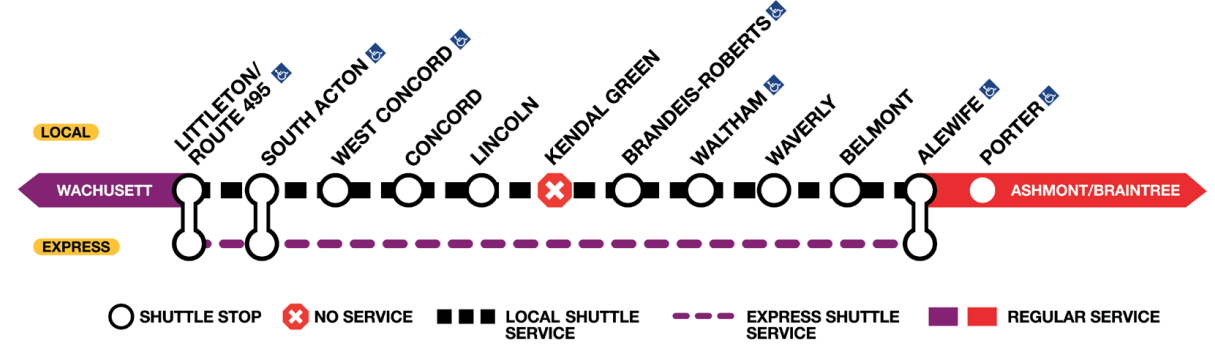

FITCHBURG LINE DIVERSION SCHEDULE EFFECTIVE ON FEBRUARY 3RD AND 4TH 2024 ONLY

Buses replace train service between Littleton/Route 495 and Alewife for a connection with the Red Line and continued service to Boston. This diversion allows for Signal improvement work.

SATURDAY AND SUNDAY

Inbound to Boston

		AM								PM							
Saturday Train No.		1400		1402		1404		1406		1408		1410		1412		1414	
Sunday Train No.		2400		2402		2404		2406		2408		2410		2412		2414	
Zone	Station	Bikes Allowed															
8	Wachusett	♿	5:05	8:05	10:25	12:30	2:30	4:30	6:35	8:50							
8	Fitchburg	♿	5:13	8:13	10:33	12:38	2:38	4:38	6:43	8:58							
8	North Leominster	♿	5:20	8:20	10:40	12:45	2:45	4:45	6:50	9:05							
8	Shirley		f 5:28	f 8:28	f 10:48	f 12:53	f 2:53	f 4:53	f 6:58	9:13							
8	Ayer		5:33	8:33	10:53	12:58	2:58	4:58	7:03	9:18							
7	Littleton/Rte 495 (train arrival time)	♿	5:41	8:41	11:01	1:06	3:06	5:06	7:11	9:26							
7	Littleton/Rte 495 (bus arrival time)	♿	5:46	8:46	11:06	1:11	3:11	5:11	7:16	9:31							
	South Acton	♿	6:00	9:00	11:23	1:28	3:28	5:28	7:30	9:45							
	West Concord	♿	6:10	9:12	11:38	1:43	3:43	5:43	7:40	9:55							
	Concord	♿	6:15	9:19	11:46	1:51	3:51	5:51	7:46	10:01							
	Lincoln	♿	6:26	9:34	12:03	2:08	4:08	6:08	7:57	10:12							
	Brandeis/Roberts	♿	6:44	9:56	12:30	2:35	4:35	6:35	8:16	10:31							
	Waltham	♿	6:50	10:05	12:40	2:45	4:45	6:45	8:23	10:38							
	Waverly	♿	6:57	10:14	12:51	2:56	4:56	6:56	8:31	10:46							
	Belmont	♿	7:01	10:18	12:56	3:01	5:01	7:01	8:34	10:49							
	Alewife	♿	6:36	9:36	12:06	2:11	4:11	6:11	8:06	10:21							

All Buses are free and accessible.

Bus Departure times on the Fitchburg Line.