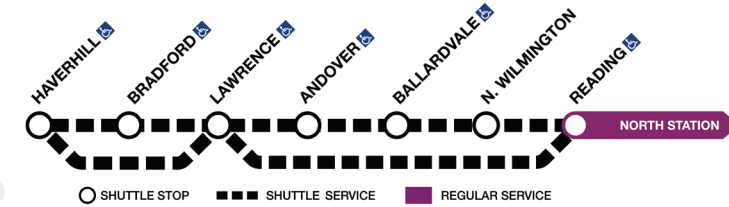

HAVERHILL LINE Bus Diversion Schedule

Effective April 22nd through May 7th

Buses will replace weekday and weekend train service between Haverhill and Reading to allow for signal improvement work. Normal train service will operate between Reading and North Station.

- Bus departure times on the Haverhill Line**
- Times in purple with "f"** indicate a flag stop: Passengers must tell the conductor that they wish to leave. Passengers waiting to board must be visible on the platform for the train to stop.
- Times in blue with "L"** indicate an early departure: The train may leave ahead of schedule at these stops.
- Bikes:** Bicycles are allowed on trains with the bicycle symbol shown below the train number.
- High level platform and bridge plate available.** Visit mbta.com/accessibility for more information.