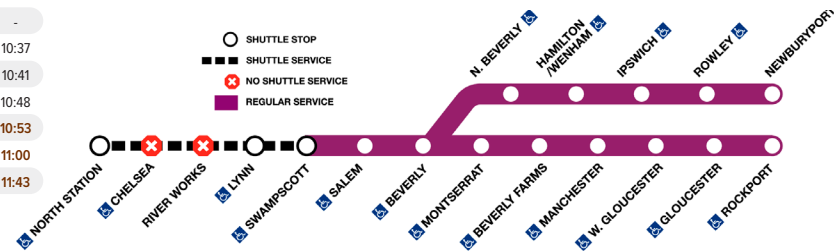

All buses are free and accessible.

Bicycles are allowed on trains with the bicycle symbol shown below the train number but they are not allowed on board buses.

Bus departure times on the Newburyport and Rockport Line.

Weekends

Outbound from Boston

		AM							PM											
Saturday Train No.		1151	1101	1153	1103	1155	1105	1157	1107	1159	1109	1161	1111	1163	1113	1165	1115	1167	1117	Beverly
Sunday Train No.		2151	2101	2153	2103	2155	2105	2157	2107	2159	2109	2161	2111	2163	2113	2165	2115	2167	2117	Beverly
ZONE	Station	Bikes Allowed																		
1	North Station	5:03	5:58	6:58	7:54	8:54	9:49	10:39	11:39	12:34	1:34	2:39	3:39	4:49	5:49	6:49	7:54	9:24	10:24	11:30
2	Lynn	5:38	6:37	7:37	8:37	9:37	10:37	11:36	12:36	1:35	2:35	3:36	4:36	5:37	6:37	7:37	8:37	10:07	11:07	12:13
3	Swampscott (bus arrival)	5:43	6:43	7:43	8:44	9:44	10:44	11:43	12:43	1:42	2:42	3:43	4:43	5:44	6:44	7:44	8:44	10:14	11:14	12:20
3	Swampscott (train departure)	5:53	6:53	7:53	8:53	9:53	10:53	11:53	12:53	1:53	2:53	3:53	4:53	5:53	6:53	7:53	8:53	10:23	11:23	-
4	Salem	6:00	7:00	8:00	9:00	10:00	11:00	12:00	1:00	2:00	3:00	4:00	5:00	6:00	7:00	8:00	9:00	10:30	11:30	12:35
4	Beverly	6:04	7:04	8:04	9:04	10:04	11:04	12:04	1:04	2:04	3:04	4:04	5:04	6:04	7:04	8:04	9:04	10:34	11:34	12:42
4	North Beverly	6:08	-	8:08	-	10:08	-	12:08	-	2:08	-	4:08	-	6:08	-	8:08	-	10:38	-	-
5	Hamilton/Wenham	6:12	-	8:12	-	10:12	-	12:12	-	2:12	-	4:12	-	6:12	-	8:12	-	10:42	-	-
6	Ipswich	6:18	-	8:18	-	10:18	-	12:18	-	2:18	-	4:18	-	6:18	-	8:18	-	10:48	-	-
7	Rowley	6:24	-	8:24	-	10:24	-	12:24	-	2:24	-	4:24	-	6:24	-	8:24	-	10:54	-	-
8	Newburyport	6:37	-	8:37	-	10:37	-	12:37	-	2:37	-	4:37	-	6:37	-	8:37	-	11:07	-	-
4	Montserrat	-	7:08	-	9:08	-	11:08	-	1:08	-	3:08	-	5:08	-	7:08	-	9:08	-	11:38	-
5	Beverly Farms	-	7:14	-	9:14	-	11:14	-	1:14	-	3:14	-	5:14	-	7:14	-	9:14	-	11:44	-
6	Manchester	-	7:20	-	9:20	-	11:20	-	1:20	-	3:20	-	5:20	-	7:20	-	9:20	-	11:50	-
7	West Gloucester	-	7:26	-	9:26	-	11:26	-	1:26	-	3:26	-	5:26	-	7:26	-	9:26	-	11:56	-
7	Gloucester	-	7:33	-	9:33	-	11:33	-	1:33	-	3:33	-	5:33	-	7:33	-	9:33	-	12:03	-
8	Rockport	-	7:46	-	9:46	-	11:46	-	1:46	-	3:46	-	5:46	-	7:46	-	9:46	-	12:16	-

Shuttle buses available at Lynn Station for both inbound and outbound service.

Dedicated Lynn to/from Swampscott shuttle bus will be suspended during the weekend diversion.