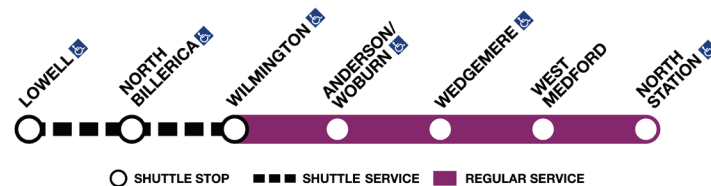

LOWELL LINE

Weekend Diversion Schedule Effective Saturday, August 5th and Sunday, August 6th

Buses replace weekend train service between Lowell and Wilmington to allow for maintenance work near the right of way. Normal weekend schedule operates between Wilmington and North Station.

Weekend

Inbound to Boston

		AM				PM				
Saturday Train No.		1300	1302	1304	1306	1308	1310	1312	1314	1316
Sunday Train No.		2300	2302	2304	2306	2308	2310	2312	2314	2316
ZONE	Bikes Allowed									
6	Lowell	5:05	7:05	9:05	11:05	1:05	3:05	5:05	7:05	9:05
5	North Billerica	5:16	7:16	9:16	11:16	1:16	3:16	5:16	7:16	9:16
3	Wilmington (bus arrival)	5:35	7:35	9:35	11:35	1:35	3:35	5:35	7:35	9:35
3	Wilmington (train departure)	5:45	7:45	9:45	11:45	1:45	3:45	5:45	7:45	9:45
2	Anderson/Woburn	5:49	7:49	9:49	11:49	1:49	3:49	5:49	7:49	9:49
1	Wedgemere	5:56	7:56	9:56	11:56	1:56	3:56	5:56	7:56	9:56
1A	West Medford	5:59	7:59	9:59	11:59	1:59	3:59	5:59	7:59	9:59
1A	North Station	6:13	8:13	10:13	12:13	2:13	4:13	6:13	8:13	10:13

Weekend

Outbound from Boston

		AM			PM					
Saturday Train No.		1301	1303	1305	1307	1309	1311	1313	1315	1317
Sunday Train No.		2301	2303	2305	2307	2309	2311	2313	2315	2317
ZONE	Bikes Allowed									
1A	North Station	6:30	8:30	10:30	12:30	2:30	4:30	6:30	8:30	11:00
1A	West Medford	6:41	8:41	10:41	12:41	2:41	4:41	6:41	8:41	11:11
1	Wedgemere	6:44	8:44	10:44	12:44	2:44	4:44	6:44	8:44	11:14
2	Anderson/Woburn	6:51	8:51	10:51	12:51	2:51	4:51	6:51	8:51	11:21
3	Wilmington (train arrival)	6:54	8:54	10:54	12:54	2:54	4:54	6:54	8:54	11:24
3	Wilmington (bus departure)	6:59	8:59	10:59	12:59	2:59	4:59	6:59	8:59	11:29
5	North Billerica	7:18	9:18	11:18	1:18	3:18	5:18	7:18	9:18	11:48
6	Lowell	7:29	9:29	11:29	1:29	3:29	5:29	7:29	9:29	11:59