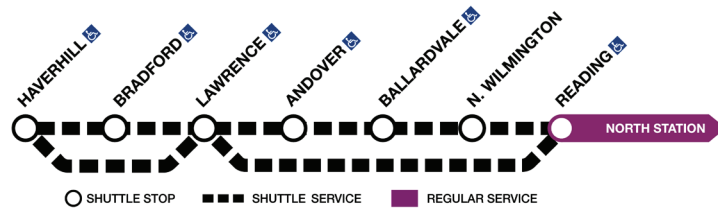

HAVERHILL LINE Bus Diversion Schedule

Effective February 8th through February 16th

Buses will replace weekday and weekend train service between Haverhill and Reading to allow for signal improvement work. Normal train service will operate between Reading and North Station.