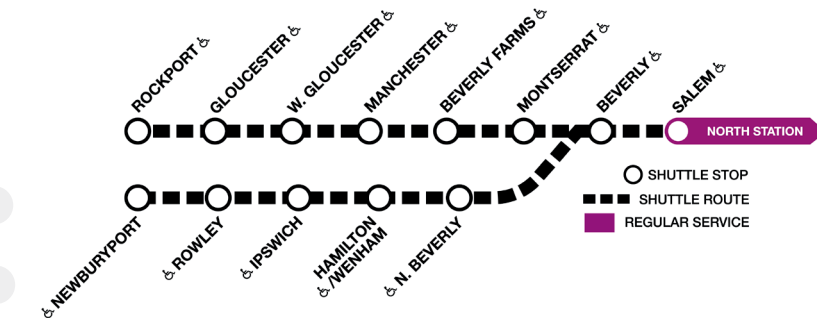

Weekday

Outbound from Boston

		AM										PM																																					
Train No.		141	101	143	103	145	105	191	147	107	149	109	151	111	197	153	113			155			115			157			117			159			119			161			121	163	123	165	167				
Station	Bikes Allowed																																																
1A	North Station	5:35	6:35	7:35	8:07	8:35	9:00	9:35	10:05	10:30	11:35	12:00	1:05	1:30	2:05	2:35	3:00			3:35			4:05			4:35			5:05			5:35			6:05			6:40	7:20	8:05	8:50	9:35	11:00						
1A	Chelsea	f 5:46	f 6:46	f 7:46	-	f 8:46	f 9:11	f 9:46	f 10:16	f 10:41	f 11:46	f 12:11	f 1:16	f 1:41	f 2:16	f 2:46	f 3:11			3:46			4:16			4:46			5:16			5:46			6:16			6:51	f 7:31	f 8:16	f 9:01	f 9:46	f 11:11						
2	River Works	f 5:53	f 6:53	f 7:53	-	-	-	-	-	-	-	-	-	f 1:49	-	f 2:54	f 3:19			f 3:54			f 4:24			-			f 5:24			f 5:54			-			f 6:59	f 7:39	-	-	-	f 11:19						
3	Swampscott	5:59	6:59	7:59	-	8:58	9:23	9:58	10:28	10:53	11:58	12:23	1:28	1:54	2:28	2:59	3:24			3:59			4:29			4:58			5:29			5:59			6:28			7:04	7:44	8:28	9:13	9:58	11:24						
3	Salem (train arrival time)	6:06	7:06	8:06	8:33	9:05	9:31	10:05	10:35	11:01	12:05	12:30	1:35	2:01	2:35	3:06	3:31			4:06			4:36			5:05			5:36			6:06			6:35			7:11	7:51	8:35	9:20	10:05	11:31						
3	Salem (bus departure time)	6:11	7:11	8:11	8:38	9:10	9:36	-	10:40	11:06	12:10	12:35	1:40	2:06	-	3:11	3:36	3:36	3:36	4:11	4:11	4:11	4:41	4:41	4:41	5:10	5:10	5:10	5:41	5:41	5:41	6:11	6:11	6:11	6:40	6:40	6:40	7:16	7:16	7:16	7:56	8:40	9:25	10:10	11:36	11:36			
4	Beverly	6:17	7:18	8:18	8:45	9:17	9:43	-	10:47	11:13	12:18	12:42	1:48	2:13	-	3:19	3:42	3:43	3:43	4:17	4:18	4:18	4:47	4:48	4:48	5																							

NEWBURYPORT/ROCKPORT LINE

Diversion Schedule

Effective from Friday, November 4th through Monday, November 7th, 2022

Buses will replace regular weekday and weekend service between Newburyport/Rockport and Salem.
Trains will operate between Salem and North Station.

Bus departure times on the Newburyport and Rockport Line