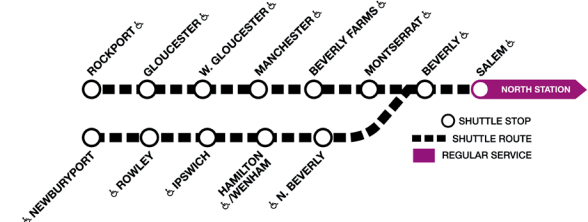

NEWBURYPORT/ROCKPORT LINE

Diversion Schedule
Effective from Friday, November 4th
through Monday, November 7th, 2022

Times in purple with "f" indicate a flag stop: Passengers must tell the conductor that they wish to leave. Passengers waiting to board must be visible on the platform for the train to stop.
 All buses are free and accessible.
 Bicycles are allowed on trains but are not allowed on board shuttle buses.

NEWBURYPORT/ROCKPORT LINE

Diversion Schedule

Effective from Friday, November 4th through Monday, November 7th, 2022

Buses will replace regular weekday and weekend service between Newburyport/Rockport and Salem.
Trains will operate between Salem and North Station.

Bus departure times on the Newburyport and Rockport Line