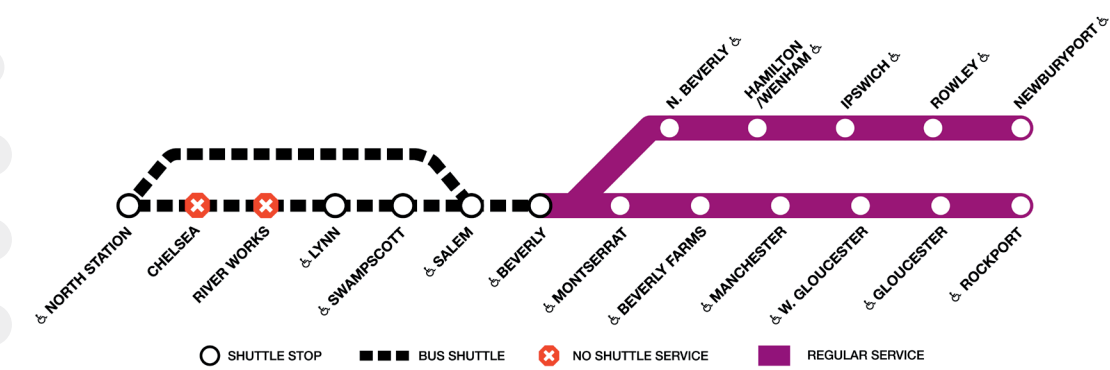

*Saturday only

Buses will replace regular weekend train service between Beverly and North Station.

SATURDAY AND SUNDAY

Outbound from Boston		AM										PM																											
ZONE	Saturday Train No.	1151	1101	1153	1103	1155	1105	1157	1107	1159	1109	1161	1111	1163	1113	1165	1115	BEV Local	1167	1117	BEV Local																		
	Sunday Train No.	2151	2101	2153	2103	2155	2105	2157	2107	2159	2109	2161	2111	2163	2113	2165	2115		2167	2117																			
1	North Station	4:54	5:14	5:54	6:10	6:50	7:10	7:50	8:10	8:38	8:58	9:38	9:58	10:37	10:53	11:37	11:53	12:37	12:53	1:37	1:53	2:37	2:58	3:37	3:58	4:45	5:03	5:45	6:03	6:45	7:03	7:54	8:03	8:39	9:24	9:39	10:24	10:39	11:34
2	Lynn	5:29	-	6:29	-	7:29	-	8:29	-	9:23	-	10:23	-	11:23	-	12:23	-	1:23	-	2:23	-	3:23	-	4:23	-	5:25	-	6:25	-	7:25	-	8:29	-	9:14	9:59	-	10:59	-	12:09
3	Swampscott	5:34	-	6:34	-	7:34	-	8:34	-	9:29	-	10:29	-	11:29	-	12:29	-	1:29	-	2:29	-	3:29	-	4:29	-	5:31	-	6:31	-	7:31	-	8:34	-	9:19	10:04	-	11:04	-	12:14
3	Salem	5:48	5:51	6:48	6:52	7:50	7:52	8:50	8:52	9:47	9:50	10:47	10:50	11:47	11:49	12:47	12:49	1:47	1:49	2:47	2:49	3:47	3:50	4:47	4:50	5:47	5:50	6:47	6:50	7:47	7:50	8:48	8:50	9:33	10:18	10:21	11:18	11:21	12:28
4	Beverly (bus arrival)	5:55	5:55	6:55	6:56	7:57	7:56	8:57	8:56	9:55	9:55	10:55	10:55	11:55	11:55	12:55	12:55	1:55	1:55	2:55	2:55	3:55	3:55	4:55	4:55	5:55	5:55	6:55	6:55	7:55	7:55	8:55	8:55	9:40	10:25	10:25	11:25	11:25	12:35
4	Beverly (train departure)	6:04	7:04	8:04	9:04	10:04	11:04	12:04	1:04	2:04	3:04	4:04	5:04	6:04	7:04	8:04	9:04	-	10:34	11:34	-																		
4	North Beverly	f 6:08	-	f 8:08	-	f 10:08	-	f 12:08	-	f 2:08	-	f 4:08	-	f 6:08	-	f 8:08	-	-	f 10:38	-	-																		
5	Hamilton/Wenham	6:12	-	8:12	-	10:12	-	12:12	-	2:12	-	4:12	-	6:12	-	8:12	-	-	10:42	-	-																		
6	Ipswich	6:18	-	8:18	-	10:18	-	12:18	-	2:18	-	4:18	-	6:18	-	8:18	-	-	10:48	-	-																		
7	Rowley	6:24	-	8:24	-	10:24	-	12:24	-	2:24	-	4:24	-	6:24	-	8:24	-	-	10:54	-	-																		
8	Newburyport	6:35	-	8:35	-	10:35	-	12:35	-	2:35	-	4:35	-	6:35	-	8:35	-	-	11:05	-	-																		
4	Montserrat	-	f 7:08	-	f 9:08	-	f 11:08	-	f 1:08	-	f 3:08	-	f 5:08	-	f 7:08	-	f 9:08	-	-	-	f 11:38	-																	
5	Beverly Farms	-	f 7:14	-	f 9:14	-	f 11:14	-	f 1:14	-	f 3:14	-	f 5:14	-	f 7:14	-	f 9:14	-	-	-	f 11:44	-																	
6	Manchester	-	7:20	-	9:20	-	11:20	-	1:20	-	3:20	-	5:20	-	7:20	-	9:20	-	-	-	11:50	-																	
7	West Gloucester	-	f 7:26	-	f 9:26	-	f 11:26	-	f 1:26	-	f 3:26	-	f 5:26	-	f 7:26	-	f 9:26	-	-	-	f 11:56	-																	
7	Gloucester	-	7:33	-	9:33	-	11:33	-	1:33	-	3:33	-	5:33	-	7:33	-	9:33	-	-	-	12:03	-																	
8	Rockport	-	7:44	-	9:44	-	11:44	-	1:44	-	3:44	-	5:44	-	7:44	-	9:44	-	-	-	12:14	-																	

Times in purple with "f" indicate a flag stop: Passengers must tell the conductor that they wish to leave. Passengers waiting to board must be visible on the platform for the train to stop.

All buses are free and accessible
Bicycles are allowed on trains but are not allowed on board shuttle buses

Bus departure times on the Newburyport and Rockport Line