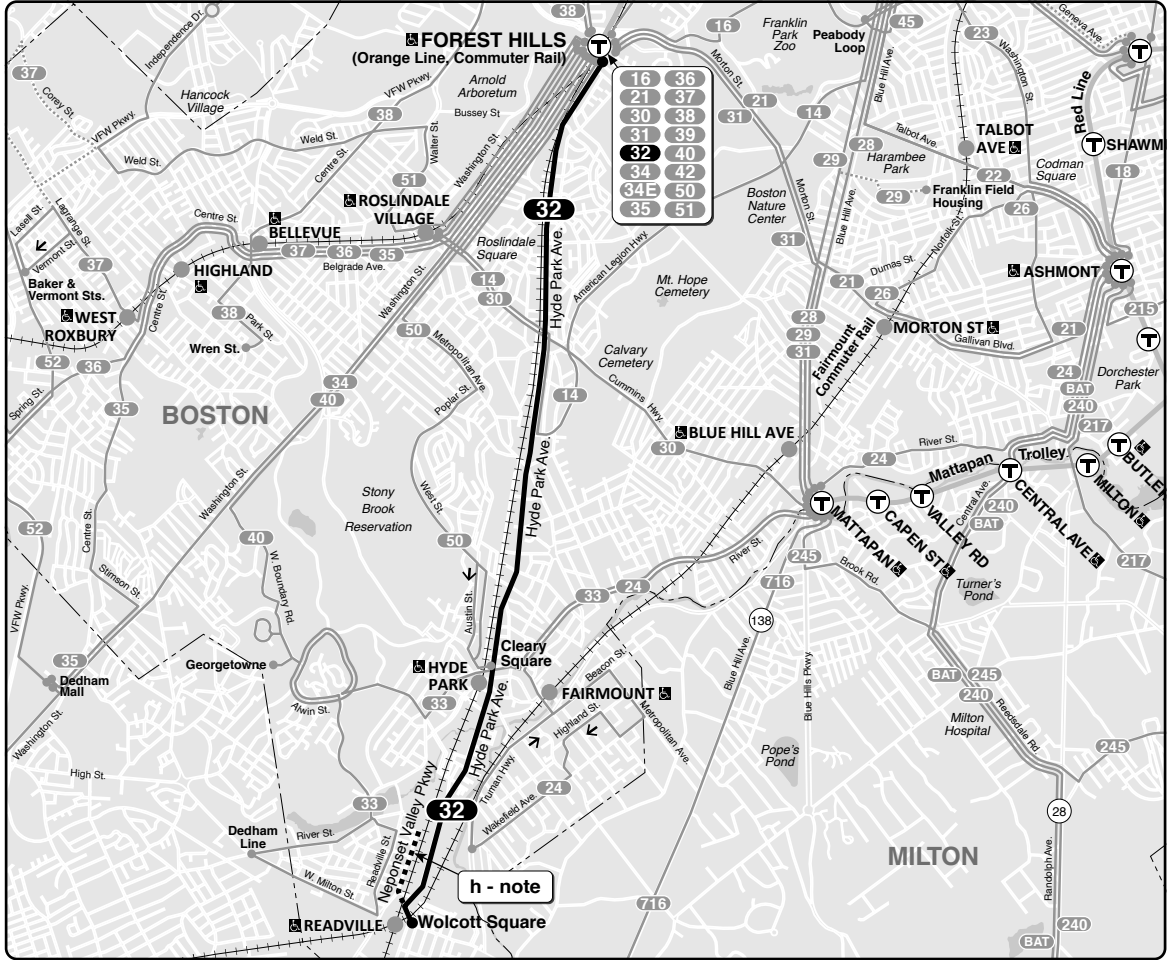

Effective **August 27, 2023**

Replaces March 2023

32 Wolcott or Cleary Sq – Forest Hills Sta

Schedule Change
Weekday

Frequency

Most buses every **20 minutes** or less

Connections

- ORANGE LINE
- FAIRMOUNT LINE
- FRANKLIN LINE
- NEEDHAM LINE
- PROVIDENCE/STOUGHTON LINE

Information **617-222-3200**
Lost and Found **617-222-2399**
TTY **617-222-5146**

Realtime arrival information, maps, and more

mbta.com

- Transfer to bus/subway available on CharlieCard—good for 2 hours, pay fare difference.
- Children 11 & under ride free with a paying customer.
- ♿ All MBTA buses are accessible to people with disabilities.

Weekday 32

Inbound

	Wolcott Square	Cleary Square	Cummins Highway	Forest Hills Lower Busway
A	4:47	4:50	4:55	5:03
	4:54	4:57	5:02	5:10
	5:02	5:05	5:10	5:18
	5:09	5:12	5:17	5:25
	5:17	5:20	5:25	5:33
	5:24	5:27	5:32	5:40
	5:32	5:35	5:40	5:48
	5:39	5:42	5:47	5:55
	5:47	5:50	5:55	6:04
	5:54	5:57	6:04	6:13
	6:01	6:05	6:13	6:22
	6:08	6:12	6:20	6:29
C	6:16	6:20	6:32	6:40
	6:16	6:20	6:28	6:37
B	6:20	6:24	6:36	6:44
	-	6:25	6:33	6:41
	6:26	6:30	6:38	6:47
every 15 min or less				
	2:20	2:25	2:34	2:43
	-	2:26	2:35	2:44
D	2:30	2:35	2:44	2:53
	-	2:36	2:45	2:54
D	2:38	2:43	2:52	3:01
	-	2:46	2:55	3:04
D	2:53	2:58	3:08	3:18
	-	3:01	3:11	3:20
	-	3:06	3:16	3:25
	3:03	3:09	3:19	3:29
	-	3:17	3:27	3:36
	3:15	3:21	3:31	3:41
	-	3:27	3:37	3:46
	3:26	3:32	3:42	3:52
	-	3:37	3:47	3:56
	3:36	3:42	3:52	4:02
	3:46	3:52	4:02	4:12
	-	3:52	4:02	4:11
E	3:48	3:57	4:08	4:16
	-	3:58	4:08	4:17
	3:56	4:02	4:12	4:22
	4:06	4:12	4:22	4:32
	-	4:16	4:26	4:35
every 15 min or less				
	11:12	11:14	11:19	11:25
	11:27	11:29	11:34	11:40
	11:45	11:47	11:52	11:58
	12:05	12:07	12:12	12:18
	12:25	12:27	12:32	12:38
	12:45	12:47	12:52	12:58
	1:05	1:07	1:12	1:18
	1:25	1:27	1:32	1:38

A via Cummins Hwy & Washington St to Haymarket Sta as Route 39

B C D E runs only on school days

B to/from Avenue Louis Pasteur via Route 59

C to/from Townsend St & Humboldt Ave

E via Westinghouse Industrial Park