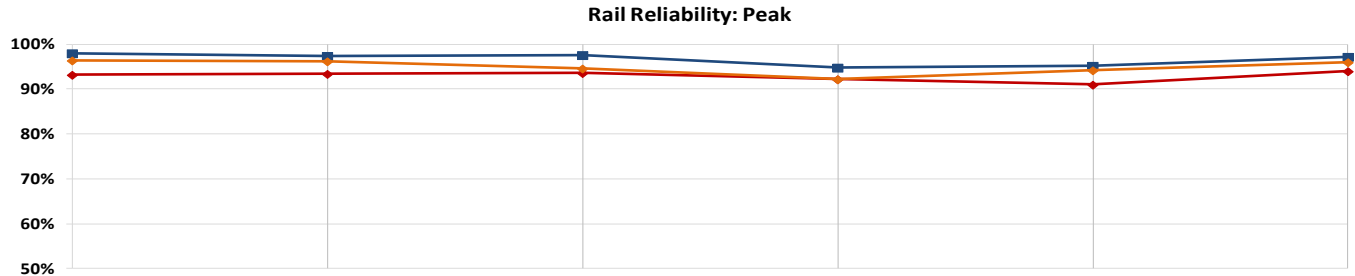

**Massachusetts Bay
Transportation Authority**

COO Remarks

February 27, 2017

Weekly Reliability

Hingham Ferry Dock Repairs

- Saturday, February 18, 2017, it was discovered that the dock was failing
- Sunday morning additional pumps & generators were brought to pump the water out
- Emergency Lock Box funds were made available for the repairs
- Information was put out to the public via social media, news & T alerts that the dock will be closed 2/20 – 2/24
- Emergency Repairs were made and dock reopened Thursday, 2/23 for service.