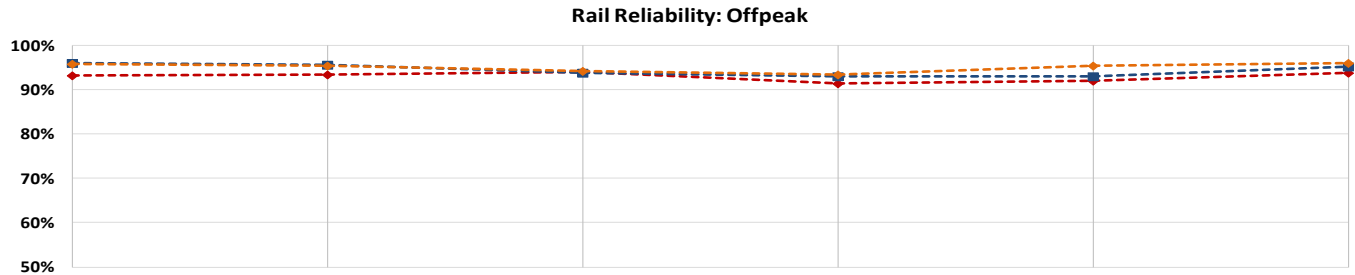

**Massachusetts Bay
Transportation Authority**

COO Remarks

February 27, 2017

Weekly Reliability

Hingham Ferry Dock Repairs

- Saturday, February 18, 2017, it was discovered that the dock was failing
- Sunday morning additional pumps & generators were brought to pump the water out
- Emergency Lock Box funds were made available for the repairs
- Information was put out to the public via social media, news & T alerts that the dock will be closed 2/20 – 2/24
- Emergency Repairs were made and dock reopened Thursday, 2/23 for service.