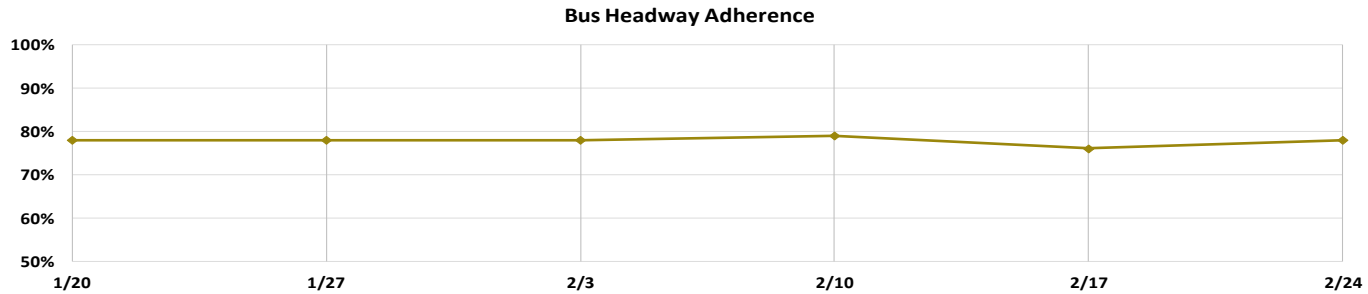

**Massachusetts Bay
Transportation Authority**

COO Remarks

February 27, 2017

Weekly Reliability

Hingham Ferry Dock Repairs

- Saturday, February 18, 2017, it was discovered that the dock was failing
- Sunday morning additional pumps & generators were brought to pump the water out
- Emergency Lock Box funds were made available for the repairs
- Information was put out to the public via social media, news & T alerts that the dock will be closed 2/20 – 2/24
- Emergency Repairs were made and dock reopened Thursday, 2/23 for service.