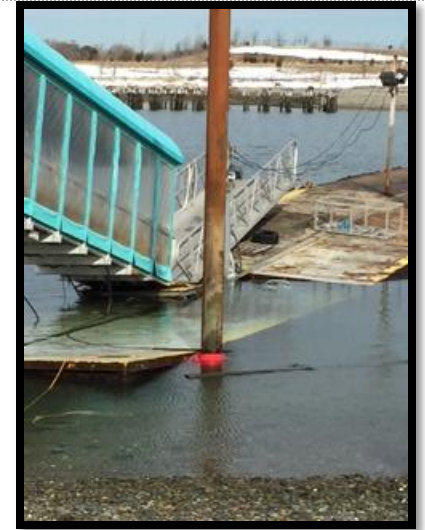

**Massachusetts Bay
Transportation Authority**

COO Remarks

February 27, 2017

Weekly Reliability

Hingham Ferry Dock Repairs

- Saturday, February 18, 2017, it was discovered that the dock was failing
- Sunday morning additional pumps & generators were brought to pump the water out
- Emergency Lock Box funds were made available for the repairs
- Information was put out to the public via social media, news & T alerts that the dock will be closed 2/20 – 2/24
- Emergency Repairs were made and dock reopened Thursday, 2/23 for service.