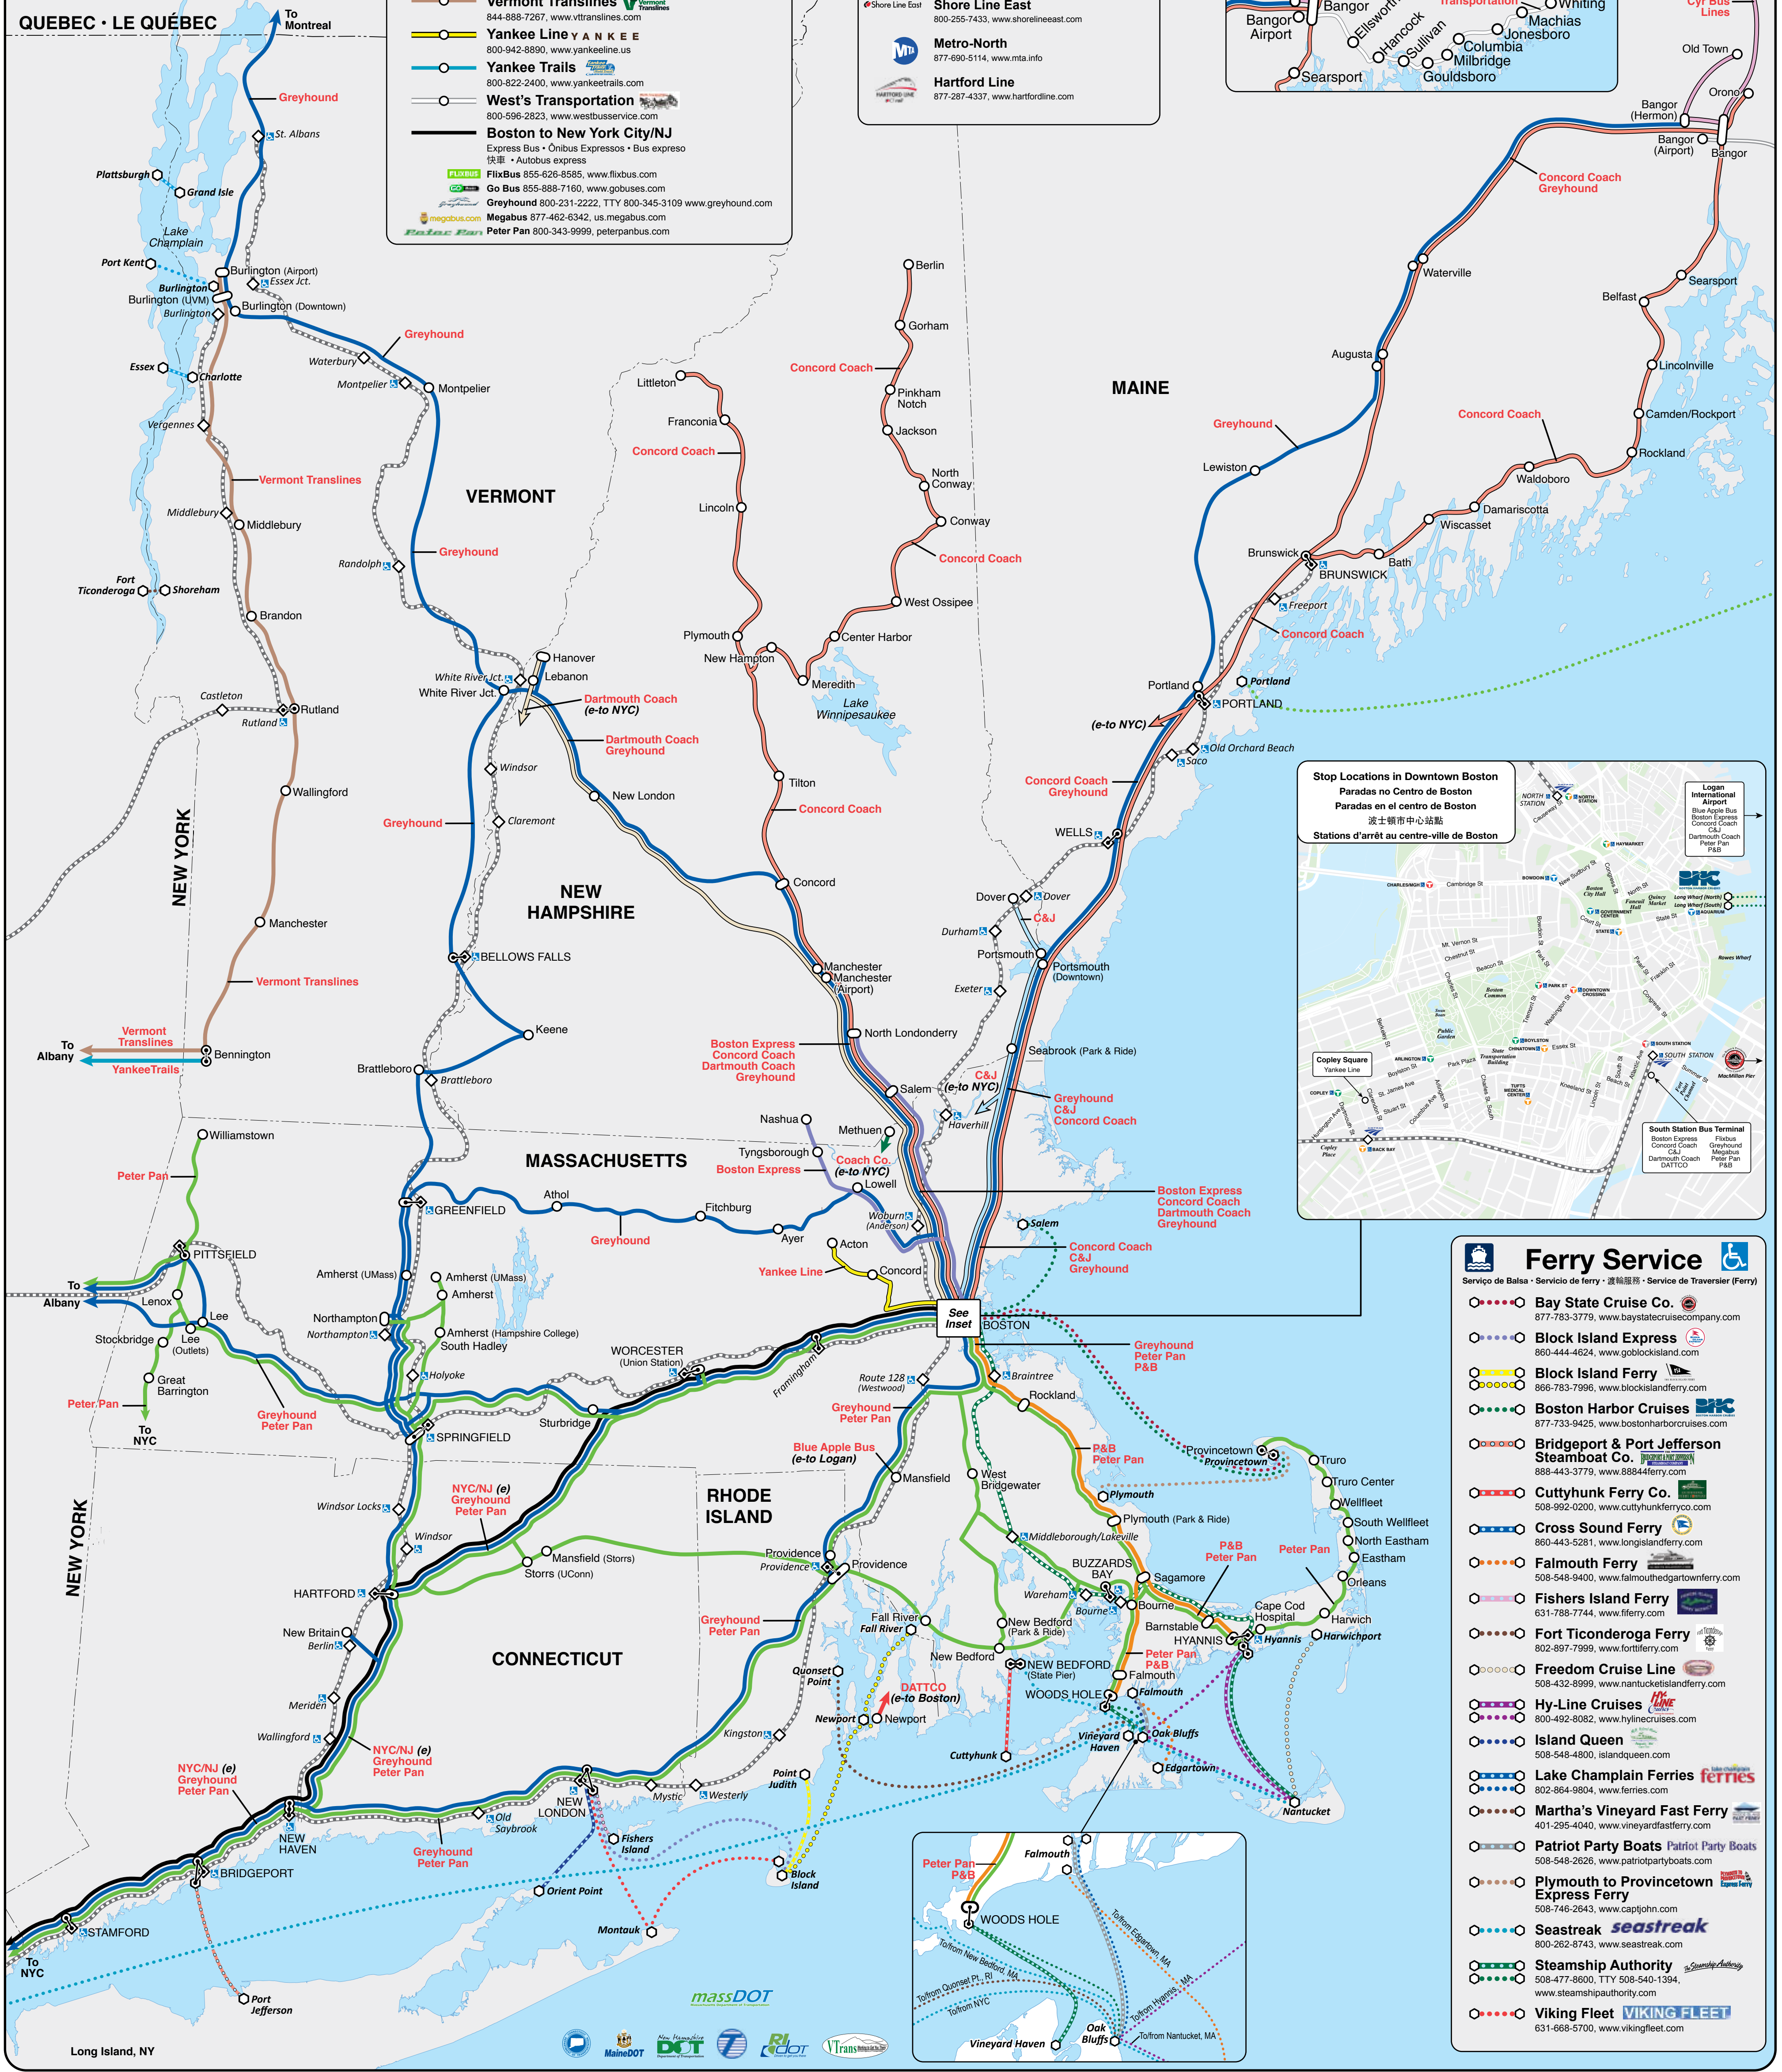

Rail Service

1. Servicio Ferroviario • Servicio de ferrocarril • 鐵路服務 • Service ferroviaire
2. **National Rail Service**
     Servicio Ferroviario Nacional • Servicio de ferrocarril nacional
     全美鐵路服務 • Service ferroviaire national
   - **Amtrak**
     800-872-7245, TTY 800-523-6590, www.amtrak.com
   - **Via Rail**
     800-872-7245, TTY 800-268-9503, www.viarail.ca
   - **Seasonal Rail Service**
     Servicio Ferroviario Sazonal • Servicio de ferrocarril de temporada
     季節性鐵路服務 • Service ferroviaire saisonnier
   - **CapeFLYER**
     508-775-8504, capeflyer.com
   - **Local Rail Service**
     Servicio Ferroviario Local • Servicio de ferrocarril local
     當地鐵路服務 • Service ferroviaire local
   - **Massachusetts Bay Transportation Authority**
     800-392-6100, TTY 617-222-5146, www.mbta.com
   - **Shore Line East**
     800-255-7433, www.shorelineeast.com
   - **Metro-North**
     877-690-5114, www.mta.info
   - **Hartford Line**
     877-287-4337, www.hartfordline.com

Maine Inset

Ferry Service

1. Servicio de Balsa • Servicio de ferry • 渡輪服務 • Service de Traversier (Ferry)
2. **Bay State Cruise Co.**
     877-783-3779, www.baystatecruisecompany.com
   - **Block Island Express**
     860-444-4624, www.goblockisland.com
   - **Block Island Ferry**
     866-783-7996, www.blockislandferry.com
   - **Boston Harbor Cruises**
     877-733-9425, www.bostonharborcruises.com
   - **Bridgeport & Port Jefferson Steamboat Co.**
     888-443-3779, www.888443ferry.com
   - **Cuttyhunk Ferry Co.**
     508-992-0200, www.cuttyhunkferryco.com
   - **Cross Sound Ferry**
     860-443-5281, www.longislandferry.com
   - **Falmouth Ferry**
     508-548-9400, www.falmouthedgartownferry.com
   - **Fishers Island Ferry**
     631-788-7744, www.fiferry.com
   - **Fort Ticonderoga Ferry**
     802-897-7999, www.forttifferry.com
   - **Freedom Cruise Line**
     508-432-8999, www.nantuckettandferry.com
   - **Hy-Line Cruises**
     800-492-8082, www.hylinecruises.com
   - **Island Queen**
     508-548-4800, islandqueen.com
   - **Lake Champlain Ferries**
     802-864-9804, www.ferries.com
   - **Martha's Vineyard Fast Ferry**
     401-295-4040, www.vineyardfastferry.com
   - **Patriot Party Boats**
     508-548-2626, www.patriotpartyboats.com
   - **Plymouth to Provincetown Express Ferry**
     508-746-2643, www.captjohn.com
   - **Seastreak**
     800-262-8743, www.seastreak.com
   - **Steamship Authority**
     508-477-8600, TTY 508-540-1394, www.steamshipauthority.com
   - **Viking Fleet**
     631-668-5700, www.vikingfleet.com