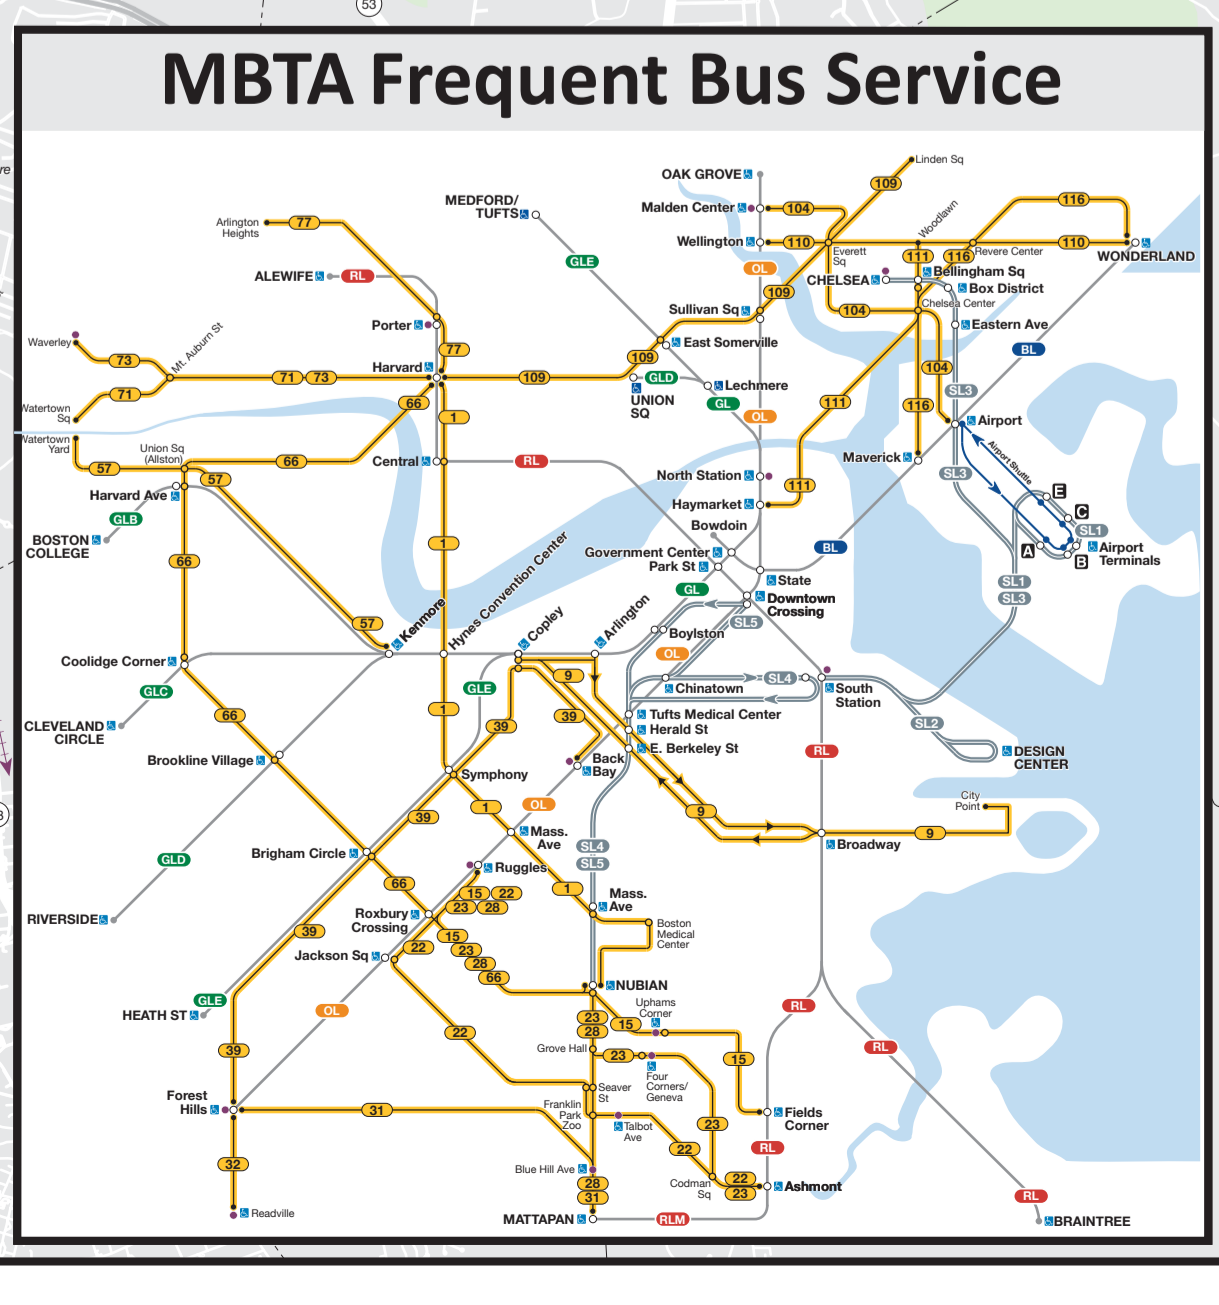

LEGEND

- Bus Routes**
 - FREQUENT** Every 15 min. or better
 - REGULAR** Colors are randomly assigned
 - Express route
 - Non-MBT route/shuttle
 - Route variations
 - Bus routes at major connection points
- Subway**
 - Red Line and station
 - Orange Line and station
 - Blue Line and station
 - Green Line and station
 - Silver Line and station
 - Commuter Rail and station
 - Accessible station
 - Parking available at station
 - Bicycle rack at station
 - Pedal & Park (bike storage)
 - Amtrak service
- TOWN**
 - Municipal boundary
 - State route
 - U.S. route
 - Divided highway
 - Water
 - Park
 - Point of interest
 - School
 - Deer

Davis Sq, Somerville

Map showing bus routes and station locations around Davis Square in Somerville.

Medford Sq

Map showing bus routes and station locations around Medford Square in Medford.

Roslindale Sq

Map showing bus routes and station locations around Roslindale Square in Roslindale.

Downtown Chelsea

Map showing bus routes and station locations in downtown Chelsea.

Central Sq, Lynn

Map showing bus routes and station locations around Central Square in Lynn.

Massachusetts Bay Transportation Authority System Map

N
SCALE
1 inch = 1 mile
0 1/2 1
All Routes and Services Described or Shown on This Map are Subject to Change.

See Downtown Boston/Cambridge map on reverse for more detail