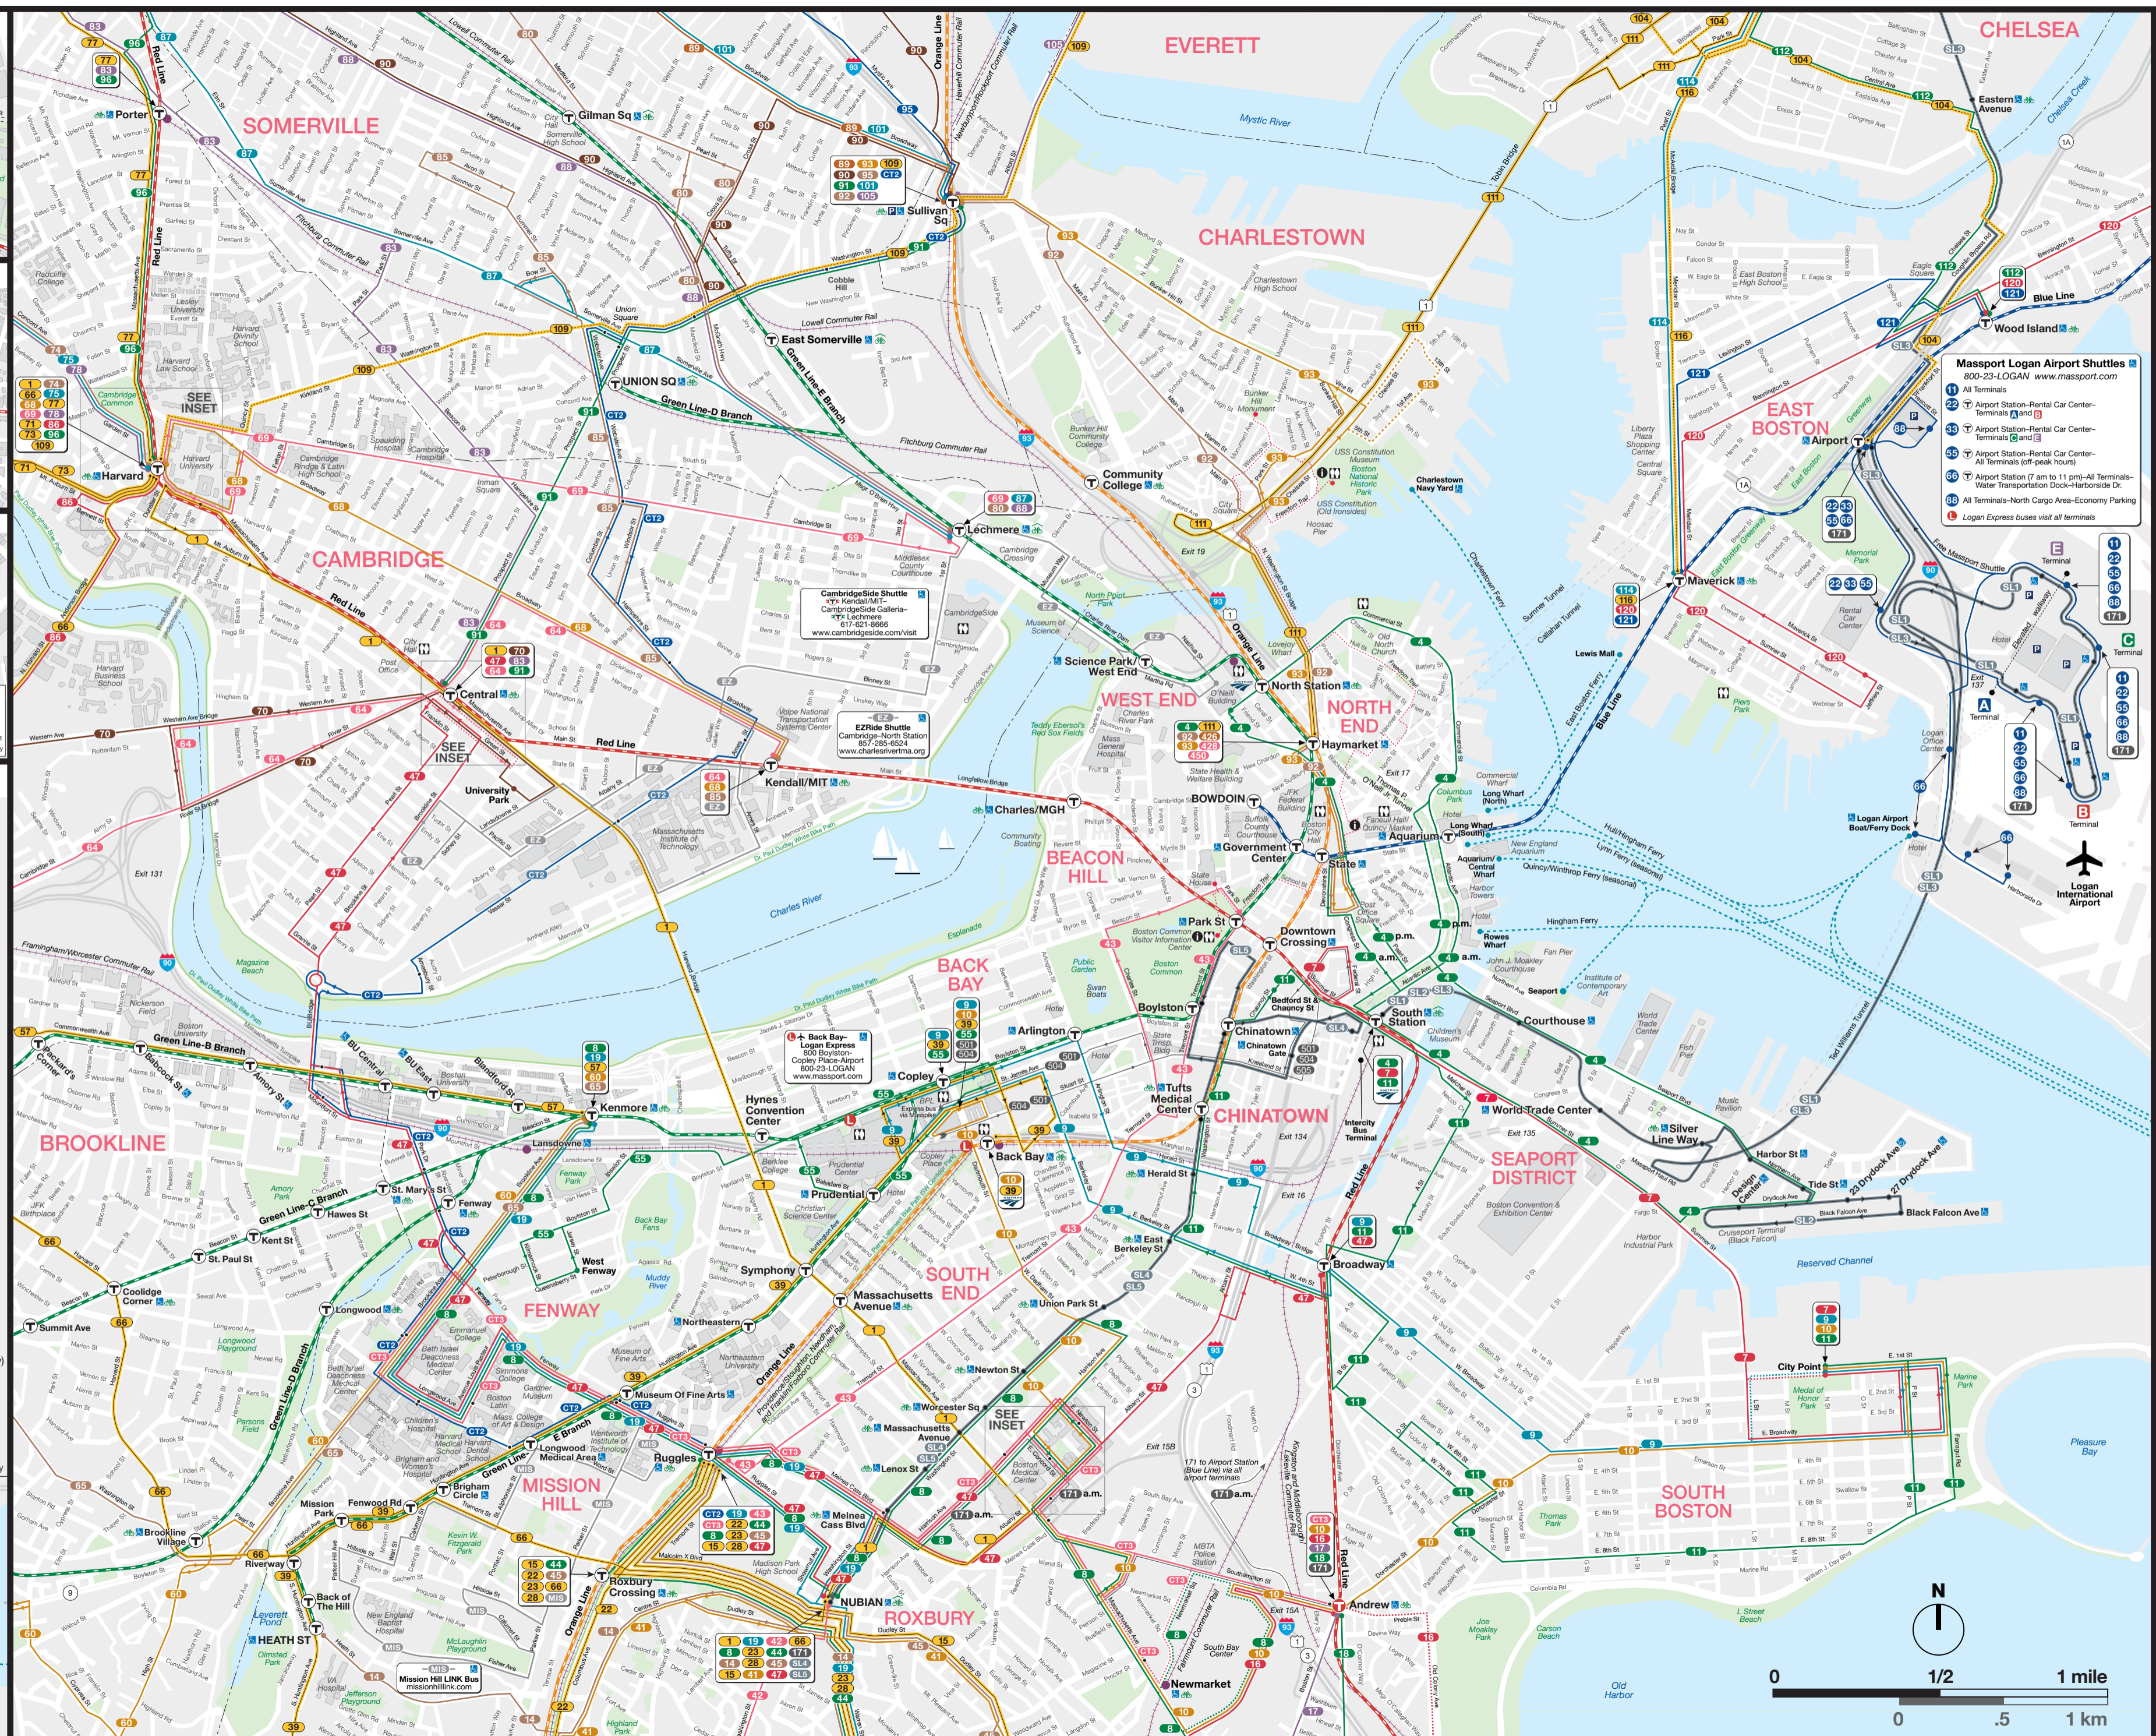

Harvard Square, Cambridge

Central Square, Cambridge

Boston Medical Center

LEGEND

- Blue Line
- Green Line
- Orange Line
- Red Line
- Silver Line
- Commuter Rail
- Amtrak service
- Accessible station
- Parking at station
- Bicycle rack
- Pedal & Park (bike storage)

Bus Routes

- FREQUENT**
Every 15 min. or better
- KEY BUS ROUTE**
- Express route
- Non-MBT route/shuttle
- Cross-town or Massport Shuttle (airport only) bus stop. Bus picks up and discharges passengers at these stops only.
- Route variations
- Bus routes at major connection points

NEIGHBORHOOD

TOWN

This map was prepared for the MBTA by the Central Transportation Planning Staff © MBTA 2025. All Rights Reserved. No portion of this map may be reproduced without the permission of the MBTA. Cartography by Kenneth A. Dumas, CTPS.