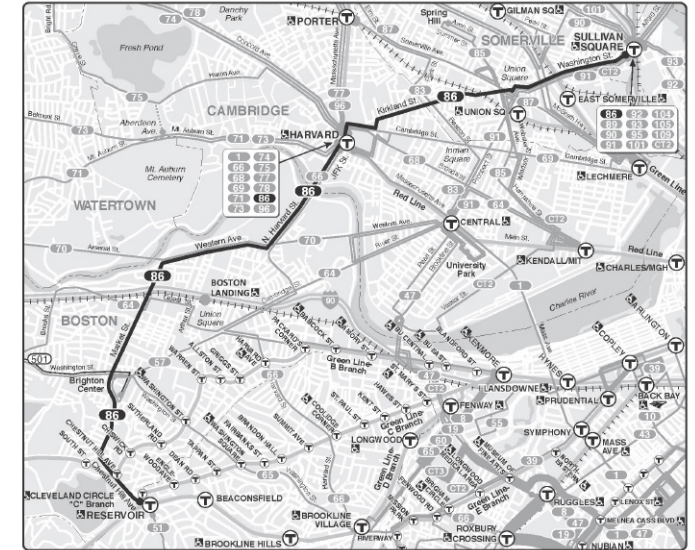

PM times are **bold**

Information in this timetable is subject to change without notice. Traffic and weather may affect running times.

Always check bus destination signs before boarding. Some buses may only serve a part, or skip portions of this route.

Sunday 86				Outbound			
Inbound							
Sullivan Station	Harvard Square	Brighton Center	Reservoir Station	Reservoir Station	Brighton Center	Harvard Square	Sullivan Station
7:25	7:37	7:50	7:58	8:05	8:17	8:30	8:38
8:05	8:17	8:30	8:38	8:35	8:47	9:00	9:09
9:05	9:18	9:33	9:42	9:35	9:48	10:03	10:12
10:05	10:18	10:35	10:45	10:35	10:48	11:03	11:12
10:35	10:49	11:08	11:18	11:10	11:24	11:43	11:53
11:45	11:59	12:19	12:29	12:20	12:35	12:55	1:05
12:55	1:10	1:31	1:41	1:47	1:53	2:13	2:34
1:30	1:45	2:06	2:16	2:22	2:28	2:48	3:09
2:05	2:20	2:41	2:51	2:57	3:03	3:23	3:44
2:40	2:55	3:16	3:26	3:32	3:38	3:58	4:19
3:15	3:30	3:51	4:01	4:07	4:13	4:33	4:54
3:50	4:05	4:26	4:36	4:42	4:48	5:07	5:28
4:25	4:40	5:01	5:10	5:17	5:22	5:39	6:00
5:00	5:14	5:33	5:42	5:52	5:57	6:14	6:34
5:35	5:49	6:08	6:17	6:27	6:32	6:46	7:06
6:10	6:24	6:43	6:52	7:02	7:07	7:21	7:41
6:45	6:58	7:16	7:25	7:32	7:37	7:51	8:11
7:20	7:33	7:51	8:00	8:05	8:10	8:24	8:43
8:00	8:11	8:27	8:36	8:40	8:45	8:59	9:18
8:55	9:06	9:22	9:31	9:35	9:40	9:54	10:13

Holidays

- **SUN** New Year's Day
- **SAT** MLK Jr. Day
- **SAT** Presidents Day
- **SAT** Patriots' Day
- **SUN** Memorial Day
- **SUN** Independence Day
- **SUN** Labor Day
- **SAT** Columbus/Indigenous Peoples Day
- **SUN** Thanksgiving
- **SUN** Christmas Day
- **SUN** New Year's Eve