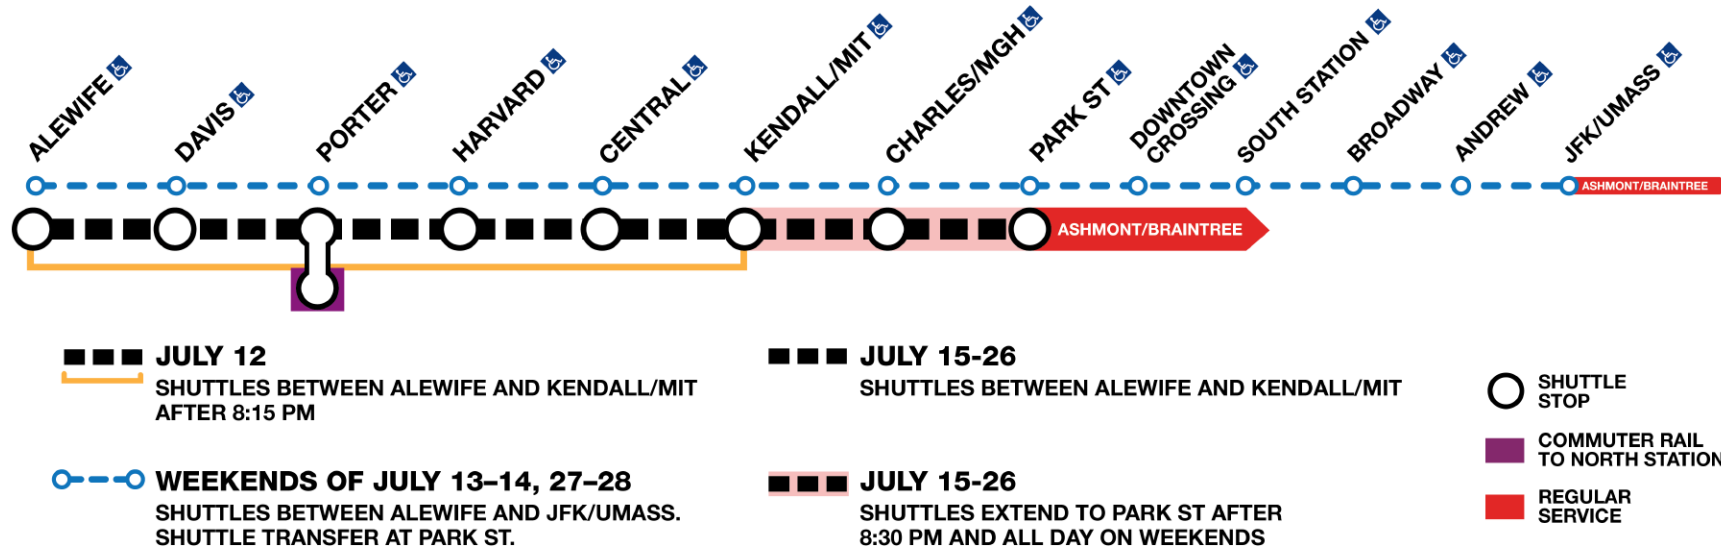

A Rider's Guide to Planning Ahead

Upcoming
Red Line Closure
July 12–28, 2024

Building a better T.

Produced by Customer & Employee Experience

Overview of the Closure

- **Friday July 12**
Shuttle buses replace Red Line service between Alewife and Kendall/MIT after 8:15 PM.
- **Weekends of July 13–14, 27–28**
Shuttle buses replace Red Line service between Alewife and JFK/UMass. Shuttle transfer at Park St.
- **July 15–26**
Shuttle buses replace Red Line service between Alewife and Kendall/MIT. Shuttles extend to Park Street after 8:30 PM and on weekends.

About the Closure

- Monday, July 15 to Friday, July 26 shuttle busses will replace Red Line service between Alewife and Kendall/MIT
 - After 8:30 PM and on weekends, shuttle bus service will extend to Park Street
 - July 13 and 14, there will be no Green Line service between North Station and Medford/Tufts; North Station and Union Square
- Express shuttles will run between Alewife, Porter and Kendall weekdays until 8:30 PM
- Consider taking an existing bus route to connect to the Green Line or the Commuter Rail to North Station
- Route 77 will be free in Cambridge during the closure