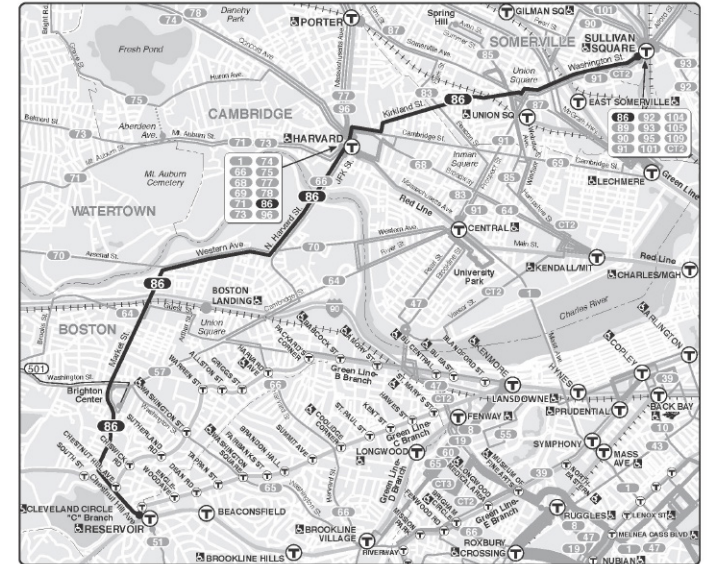

PM times are bold

Information in this timetable is subject to change without notice. Traffic and weather may affect running times.

Always check bus destination signs before boarding. Some buses may only serve a part, or skip portions of this route.

Sunday 86				Outbound			
Inbound							
Sullivan Station	Harvard Square	Brighton Center	Reservoir Station	Reservoir Station	Brighton Center	Harvard Square	Sullivan Station
7:25	7:37	7:50	7:58	8:02	8:17	8:30	8:38
8:05	8:17	8:30	8:38	8:35	8:47	9:00	9:09
9:05	9:18	9:33	9:42	9:35	9:48	10:03	10:12
10:05	10:18	10:35	10:45	10:35	10:48	11:03	11:18
10:35	10:49	11:08	11:18	11:10	11:24	11:43	11:53
11:45	11:59	12:19	12:29	12:20	12:35	12:55	1:05
12:55	1:10	1:31	1:41	1:47	1:53	2:13	2:34
1:30	1:45	2:06	2:16	2:22	2:28	2:48	3:09
2:05	2:20	2:41	2:51	2:57	3:03	3:23	3:44
2:40	2:55	3:16	3:26	3:32	3:38	3:58	4:19
3:15	3:30	3:51	4:01	4:07	4:13	4:33	4:54
3:50	4:05	4:26	4:36	4:42	4:48	5:07	5:28
4:25	4:40	5:01	5:10	5:17	5:22	5:39	6:00
5:00	5:14	5:33	5:42	5:52	5:57	6:14	6:34
5:35	5:49	6:08	6:17	6:27	6:32	6:46	7:06
6:10	6:24	6:43	6:52	7:02	7:07	7:21	7:41
6:45	6:58	7:16	7:25	7:32	7:37	7:51	8:11
7:20	7:33	7:51	8:00	8:05	8:10	8:24	8:43
8:00	8:11	8:27	8:36	8:40	8:45	8:59	9:18
8:55	9:06	9:22	9:31	9:35	9:40	9:54	10:13

Holidays

- SUN New Year's Day
- SAT MLK Jr. Day
- SAT Presidents Day
- SAT Patriots' Day
- SUN Memorial Day
- SUN Independence Day
- SUN Labor Day
- SAT Columbus/Indigenous Peoples Day
- SUN Thanksgiving
- SUN Christmas Day
- SUN New Year's Eve