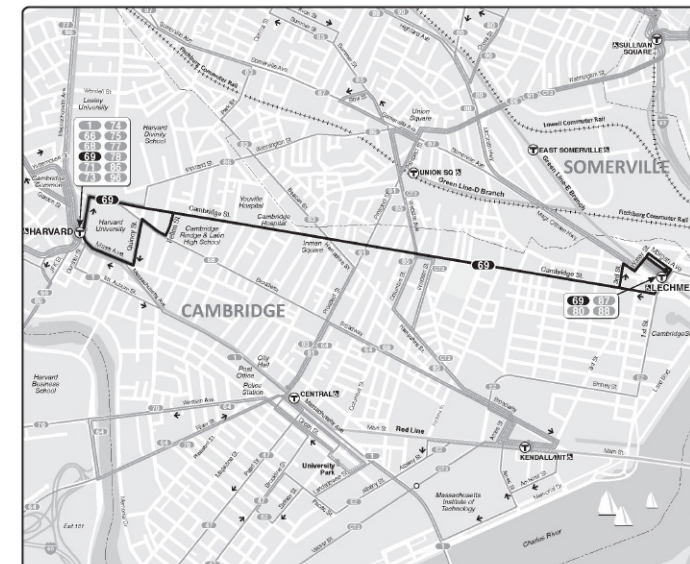

PM times are **bold**

Information in this timetable is subject to change without notice. Traffic and weather may affect running times.

Always check bus destination signs before boarding. Some buses may only serve a part, or skip portions of this route.

Sunday 69			Outbound		
Inbound					
Harvard Sq Hoyoke St	Emman Square	Lechmere Station	Lechmere Station	Emman Square	Harvard Sq Hoyoke St
6:20	6:25	6:33	6:05	6:12	6:18
7:20	7:25	7:33	7:05	7:12	7:18
8:20	8:25	8:33	8:00	8:07	8:14
9:20	9:25	9:34	9:00	9:07	9:14
10:05	10:11	10:20	9:42	9:49	9:56
10:50	10:56	11:05	10:27	10:38	10:46
11:35	11:42	11:52	11:12	11:23	11:31
12:20	12:27	12:37	11:57	12:08	12:16
1:05	1:12	1:23	12:42	12:53	1:01
1:50	1:57	2:08	1:27	1:38	1:47
2:35	2:42	2:53	2:12	2:23	2:32
3:20	3:27	3:38	2:57	3:08	3:17
4:05	4:12	4:23	3:42	3:53	4:02
4:50	4:57	5:08	4:27	4:38	4:47
5:35	5:40	5:51	5:12	5:23	5:32
6:20	6:25	6:36	5:57	6:06	6:14
7:05	7:10	7:21	6:42	6:51	6:59
7:50	7:55	8:06	7:27	7:35	7:42
8:30	8:35	8:46	8:10	8:18	8:25
9:10	9:15	9:24	8:50	8:58	9:05
9:50	9:55	10:04	9:30	9:38	9:45
10:30	10:35	10:44	10:10	10:18	10:25
11:10	11:15	11:24	10:50	10:57	11:03
11:50	11:54	12:01	11:30	11:37	11:43
12:25	12:29	12:36	12:10	12:17	12:22
1:00	1:04	1:11	12:45	12:52	12:57
			1:20	1:27	1:32

Holidays

- **SUN** New Year's Day
- **SAT** MLK Jr. Day
- **SAT** Presidents Day
- **SAT** Patriots' Day
- **SUN** Memorial Day
- **SUN** Independence Day

- **SUN** Labor Day
- **SAT** Columbus/Indigenous Peoples Day
- **SUN** Thanksgiving
- **SUN** Christmas Day
- **SUN** New Year's Eve