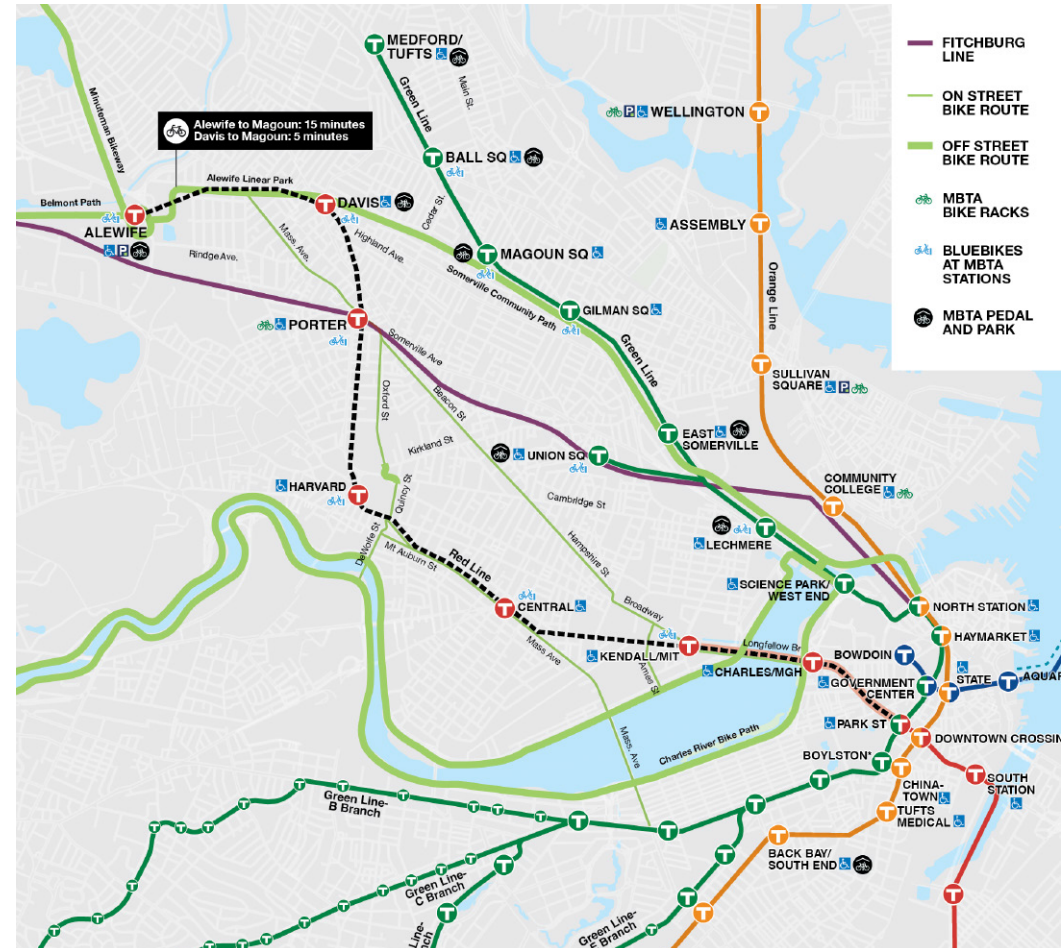

Additional Options

- Consider walking/cycling on an existing bike or pedestrian path
- More information on MBTA bike facilities can be found at [mbta.com/bikeparking](https://www.mbta.com/bikeparking)
- **Blue Cross Blue Shield of Massachusetts is sponsoring five free "unlocks" of Blue Bikes for the duration of the closure to mitigate the Red Line closure for non-members.**
- Cambridge Bike Safety

- MassBike