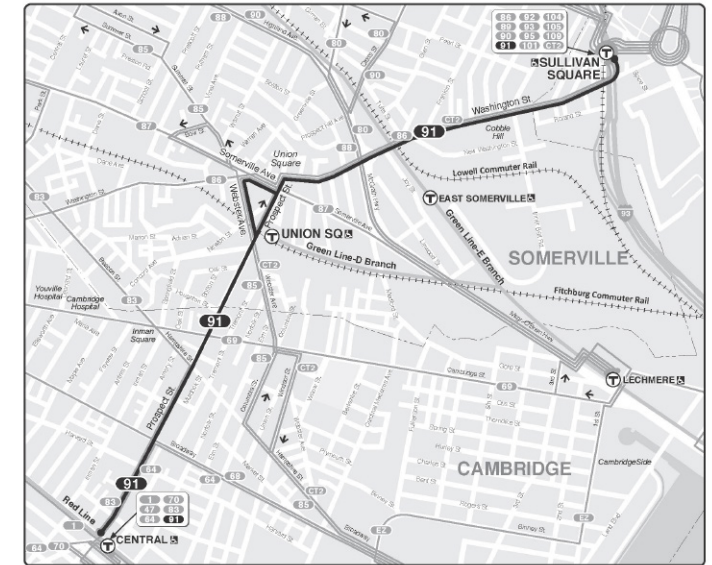

Information in this timetable is subject to change without notice. Traffic and weather may affect running times.

Always check bus destination signs before boarding. Some buses may only serve a part, or skip portions of this route.

Sunday ⁹¹			
Inbound		Outbound	
Sullivan Station	Union Square	Central Sq. Cambridge	Sullivan Station
6:45	6:47	7:00	7:20
7:30	7:32	7:45	8:05
8:15	8:18	8:31	8:50
9:00	9:04	9:18	9:39
9:45	9:49	10:03	10:24
10:34	10:39	10:53	11:12
11:15	11:20	11:34	11:47
12:00	12:05	12:19	12:40
12:45	12:50	1:04	1:25
1:28	1:33	1:47	2:07
2:15	2:20	2:34	2:56
3:00	3:05	3:19	3:41
3:45	3:50	4:04	4:24
4:27	4:32	4:46	5:06
5:15	5:19	5:34	5:55
6:00	6:04	6:19	6:40
6:45	6:49	7:04	7:25
7:37	7:41	7:56	8:14
8:17	8:21	8:33	8:52
9:00	9:04	9:15	9:37
9:47	9:51	10:02	10:22
10:30	10:34	10:45	11:07
11:18	11:22	11:33	11:48
12:08	12:12	12:23	12:36
12:45	12:49	1:00	1:14

Holidays

- SUN New Year's Day
- SAT MLK Jr. Day
- SAT Presidents Day
- SAT Patriots' Day
- SUN Memorial Day
- SUN Independence Day
- SUN Labor Day
- SAT Columbus/Indigenous Peoples Day
- SUN Thanksgiving
- SUN Christmas Day
- SUN New Year's Eve