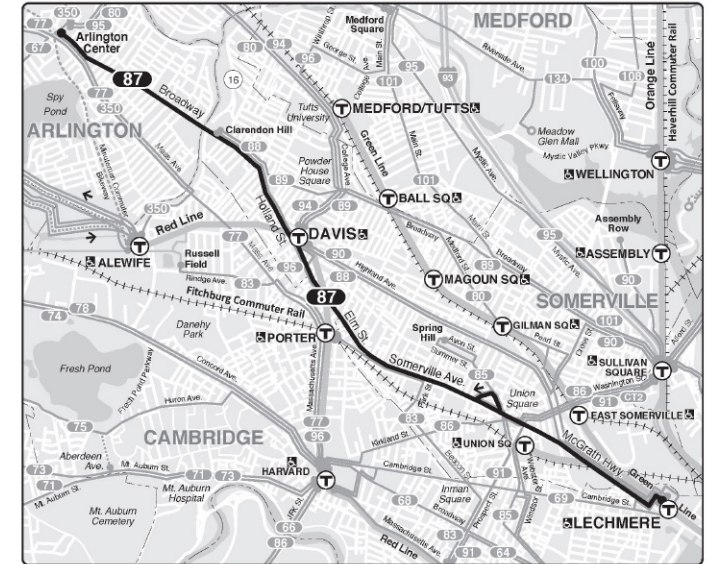

Sunday 87			
Inbound		Outbound	
Clarendon Hill	Davis Station	Lechmere Station	Clarendon Hill
6:00	6:03	6:18	6:38
7:00	7:03	7:18	7:38
8:00	8:03	8:18	8:38
8:55	8:58	9:13	9:35
9:30	9:33	9:52	10:15
10:05	10:08	10:27	10:55
10:45	10:48	11:08	11:35
11:25	11:29	11:53	12:15
12:05	12:09	12:33	12:55
12:45	12:49	1:13	1:35
1:25	1:29	1:53	2:15
2:05	2:09	2:33	2:55
2:45	2:49	3:13	3:35
3:25	3:29	3:53	4:15
4:05	4:09	4:33	4:55
4:45	4:49	5:13	5:35
5:25	5:29	5:53	6:15
6:05	6:09	6:29	7:00
6:45	6:49	7:09	7:55
7:30	7:33	7:52	8:50
8:25	8:28	8:46	9:45
9:20	9:23	9:41	10:35
10:10	10:13	10:31	11:25
11:00	11:03	11:21	12:20
11:50	11:53	12:09	1:20
12:45	12:48	1:01	1:31

W waits for last train to arrive station

PM times are **bold**

Information in this timetable is subject to change without notice. Traffic and weather may affect running times.

Always check bus destination signs before boarding. Some buses may only serve a part, or skip portions of this route.

Holidays

- **SUN** New Year's Day
- **SAT** MLK Jr. Day
- **SAT** Presidents Day
- **SAT** Patriots' Day
- **SUN** Memorial Day
- **SUN** Independence Day
- **SUN** Labor Day
- **SAT** Columbus/Indigenous Peoples Day
- **SUN** Thanksgiving
- **SUN** Christmas Day
- **SUN** New Year's Eve