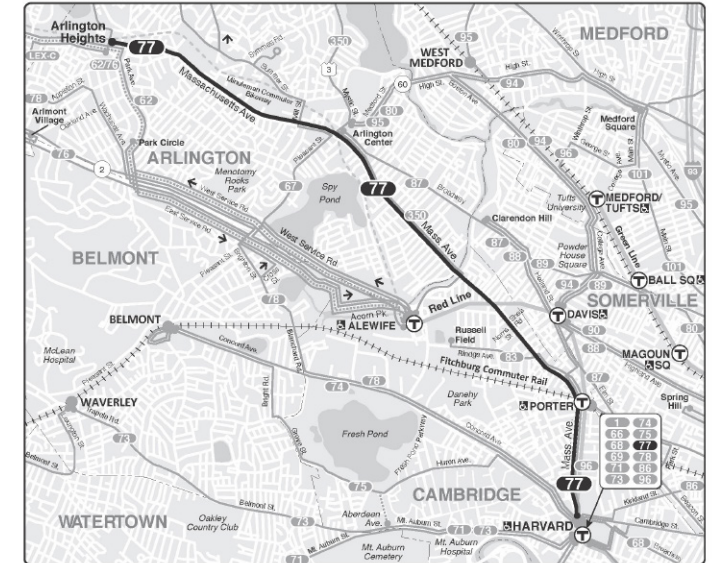

Information in this timetable is subject to change without notice. Traffic and weather may affect running times.

Always check bus destination signs before boarding. Some buses may only serve a part, or skip portions of this route.

Sunday 77			
Inbound		Outbound	
Arlington Heights	Arlington Center	Mass Ave & Norris St	Harvard Station
6:00	6:05	6:12	6:20
6:19	6:24	6:31	6:39
6:38	6:43	6:50	6:58
6:57	7:02	7:09	7:17
7:16	7:21	7:28	7:38
7:35	7:41	7:50	8:00
7:54	8:00	8:09	8:19
8:13	8:19	8:28	8:38
8:32	8:38	8:47	8:57
8:51	8:57	9:06	9:16
9:10	9:16	9:25	9:37
9:29	9:36	9:47	9:59
every 20 min or less			
11:58	12:05	12:16	12:29
12:16	12:23	12:34	12:47
12:34	12:41	12:52	1:05
12:52	12:59	1:10	1:23
1:10	1:17	1:28	1:41
1:28	1:35	1:46	1:59
1:46	1:53	2:04	2:17
2:05	2:12	2:23	2:36
2:24	2:31	2:42	2:55
2:42	2:49	3:00	3:13
3:01	3:08	3:19	3:32
3:19	3:26	3:37	3:50
every 20 min or less			
9:18	9:23	9:32	9:43
9:38	9:42	9:50	10:01
9:57	10:01	10:09	10:20
10:16	10:20	10:28	10:38
10:35	10:38	10:45	10:55
10:52	10:55	11:02	11:12
11:09	11:12	11:19	11:29
11:26	11:29	11:36	11:46
11:43	11:46	11:53	12:03
12:00	12:03	12:10	12:20
12:20	12:23	12:30	12:40
12:40	12:43	12:50	1:00
W 1:05 1:12 1:16 1:23			

Holidays

- **SUN** New Year's Day
- **SAT** MLK Jr. Day
- **SAT** Presidents Day
- **SAT** Patriots' Day
- **SUN** Memorial Day
- **SUN** Independence Day
- **SUN** Labor Day
- **SAT** Columbus/Indigenous Peoples Day
- **SUN** Thanksgiving
- **SUN** Christmas Day
- **SUN** New Year's Eve