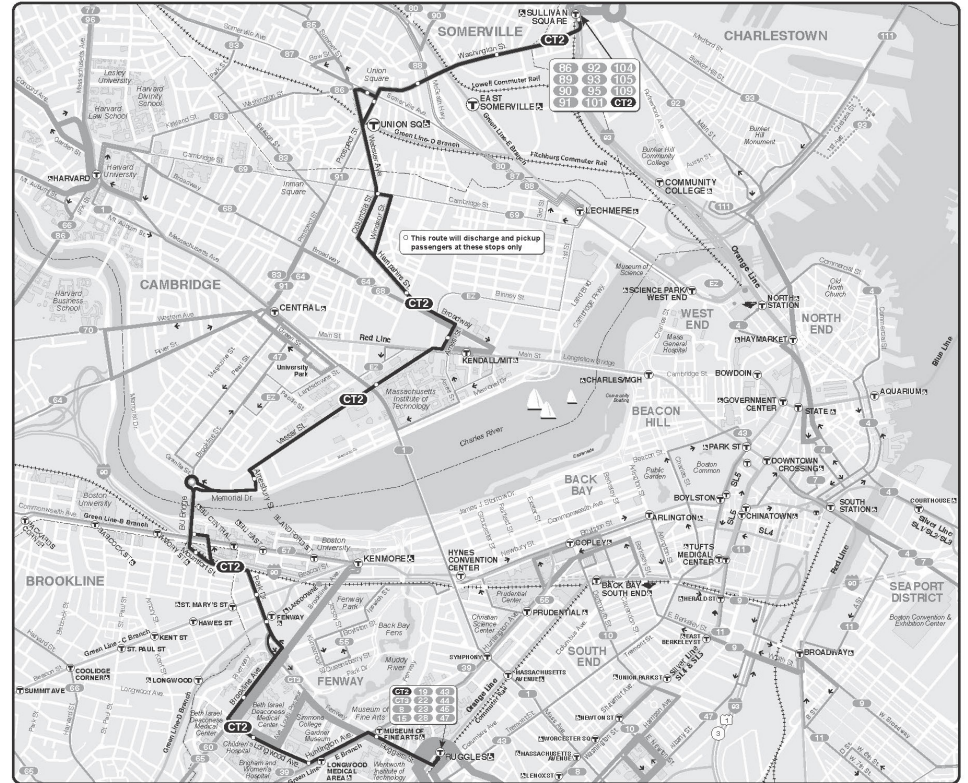

Outbound

Ruggles Station	Huntington Ave & Longwood	Fenway Station	Ames St Kendall/MIT Station	Sullivan Station
5:55	5:58	6:03	6:12	6:28
6:25	6:28	6:33	6:42	7:00
6:50	6:53	6:59	7:09	7:29
7:16	7:20	7:26	7:37	7:57
7:37	7:41	7:47	7:58	8:20
8:00	8:04	8:09	8:22	8:44
8:30	8:34	8:39	8:52	9:14
9:00	9:04	9:09	9:21	9:42
9:30	9:33	9:38	9:50	10:11
10:10	10:13	10:18	10:30	10:51
11:00	11:03	11:08	11:20	11:41
12:00	12:03	12:08	12:20	12:41
1:00	1:03	1:08	1:20	1:41
2:00	2:03	2:08	2:20	2:43
2:55	2:58	3:05	3:17	3:40
3:40	3:43	3:50	4:02	4:25
4:20	4:23	4:30	4:42	5:05
5:00	5:04	5:12	5:24	5:48
5:40	5:44	5:50	6:01	6:22
6:20	6:23	6:29	6:40	7:01
7:00	7:03	7:09	7:20	7:41

Limited-Stop Service

This route serves marked stops only

PM times are **bold**

Information in this timetable is subject to change without notice. Traffic and weather may affect running times.

Always check bus destination signs before boarding. Some buses may only serve a part, or skip portions of this route.

Holidays

- **SUN** New Year's Day
- **SAT** MLK Jr. Day
- **SAT** Presidents Day
- **SAT** Patriots' Day
- **SUN** Memorial Day
- **SUN** Independence Day
- **SUN** Labor Day
- **SAT** Columbus/Indigenous Peoples Day
- **SUN** Thanksgiving
- **SUN** Christmas Day
- **SUN** New Year's Eve