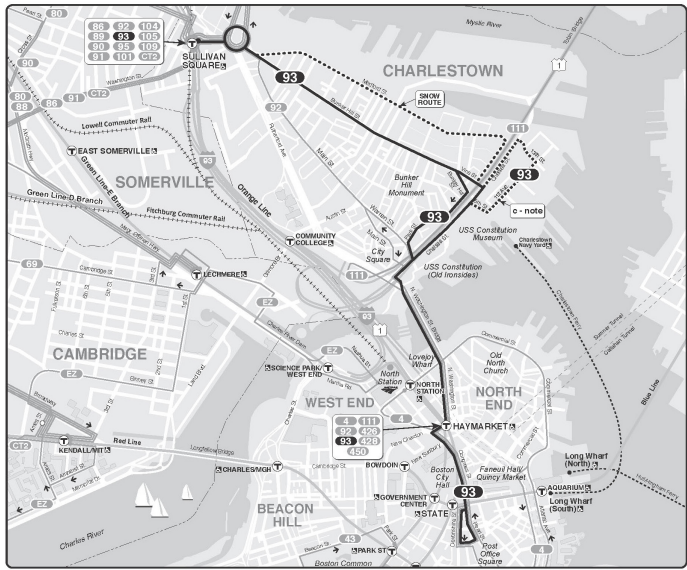

A leaves Clarendon Hill 4:32 AM weekdays, 4:33 AM Saturdays, 5:16 AM Sundays

C to Navy Yard via Vine St

S runs only on school days

W waits for last train to arrive Sullivan Station

PM times are **bold**

Information in this timetable is subject to change without notice. Traffic and weather may affect running times.

Always check bus destination signs before boarding. Some buses may only serve a part, or skip portions of this route.

Holidays

- **SUN** New Year's Day
- **SUN** Labor Day
- **SAT** MLK Jr. Day
- **SAT** Columbus/Indigenous Peoples Day
- **SAT** Presidents Day
- **SUN** Thanksgiving
- **SAT** Patriots' Day
- **SUN** Christmas Day
- **SUN** Memorial Day
- **SUN** New Year's Eve
- **SUN** Independence Day