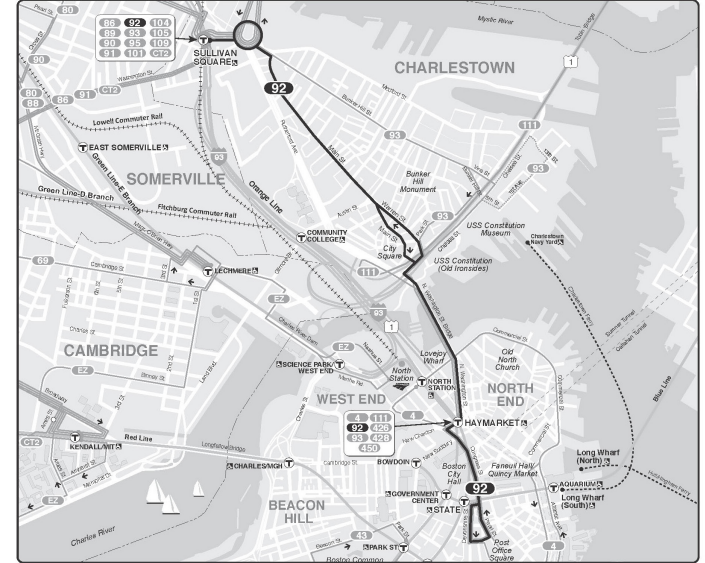

PM times are **bold**
No Sunday service

Information in this timetable is subject to change without notice. Traffic and weather may affect running times.

Always check bus destination signs before boarding. Some buses may only serve a part, or skip portions of this route.

1. **Holidays**
2. **SUN** New Year's Day
   - **SAT** MLK Jr. Day
   - **SAT** Presidents Day
   - **SAT** Patriots' Day
   - **SUN** Memorial Day
   - **SUN** Independence Day
   - **SUN** Labor Day
   - **SAT** Columbus/Indigenous Peoples Day
   - **SUN** Thanksgiving
   - **SUN** Christmas Day
   - **SUN** New Year's Eve