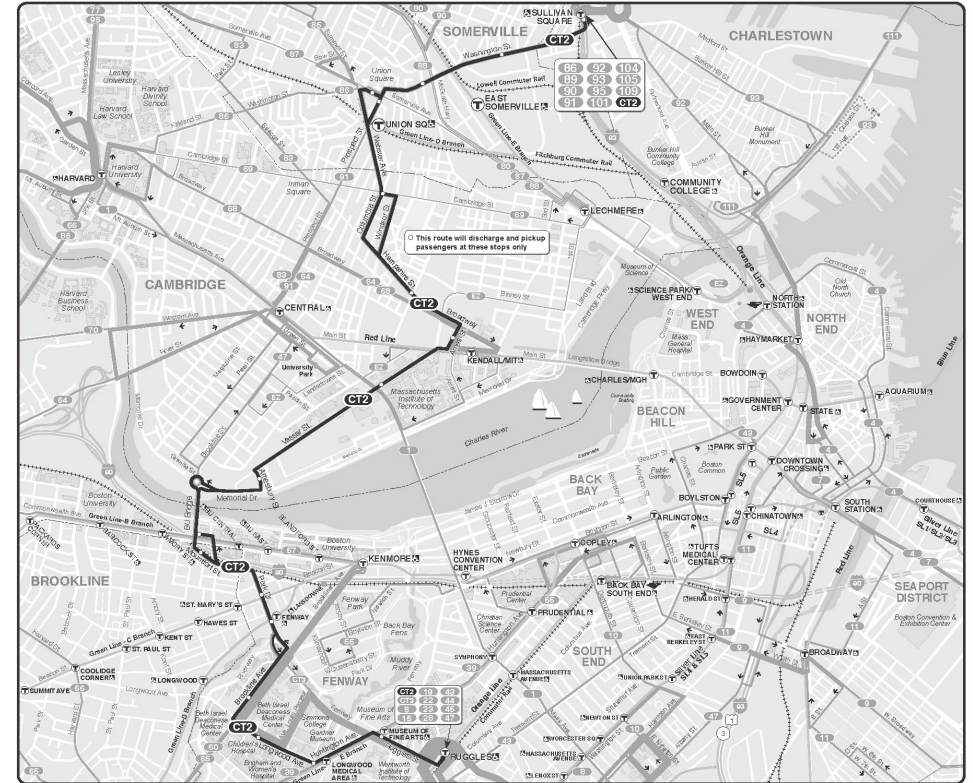

Outbound

Ruggles Station	Huntington Ave & Longwood	Fenway Station	Ames St Kendall/MIT Station	Sullivan Station
5:55	5:58	6:03	6:12	6:28
6:25	6:28	6:33	6:42	7:00
6:50	6:53	6:59	7:09	7:29
7:16	7:20	7:26	7:37	7:57
7:37	7:41	7:47	7:58	8:20
8:00	8:04	8:09	8:22	8:44
8:30	8:34	8:39	8:52	9:14
9:00	9:04	9:09	9:21	9:42
9:30	9:33	9:38	9:50	10:11
10:10	10:13	10:18	10:30	10:51
11:00	11:03	11:08	11:20	11:41
12:00	12:03	12:08	12:20	12:41
1:00	1:03	1:08	1:20	1:41
2:00	2:03	2:08	2:20	2:43
2:55	2:58	3:05	3:17	3:40
3:40	3:43	3:50	4:02	4:25
4:20	4:23	4:30	4:42	5:05
5:00	5:04	5:12	5:24	5:48
5:40	5:44	5:50	6:01	6:22
6:20	6:23	6:29	6:40	7:01
7:00	7:03	7:09	7:20	7:41

Limited-Stop Service

This route serves marked stops only

PM times are **bold**

Information in this timetable is subject to change without notice. Traffic and weather may affect running times.

Always check bus destination signs before boarding. Some buses may only serve a part, or skip portions of this route.

Holidays

- **SUN** New Year's Day
- **SAT** MLK Jr. Day
- **SAT** Presidents Day
- **SAT** Patriots' Day
- **SUN** Memorial Day
- **SUN** Independence Day
- **SUN** Labor Day
- **SAT** Columbus/Indigenous Peoples Day
- **SUN** Thanksgiving
- **SUN** Christmas Day
- **SUN** New Year's Eve