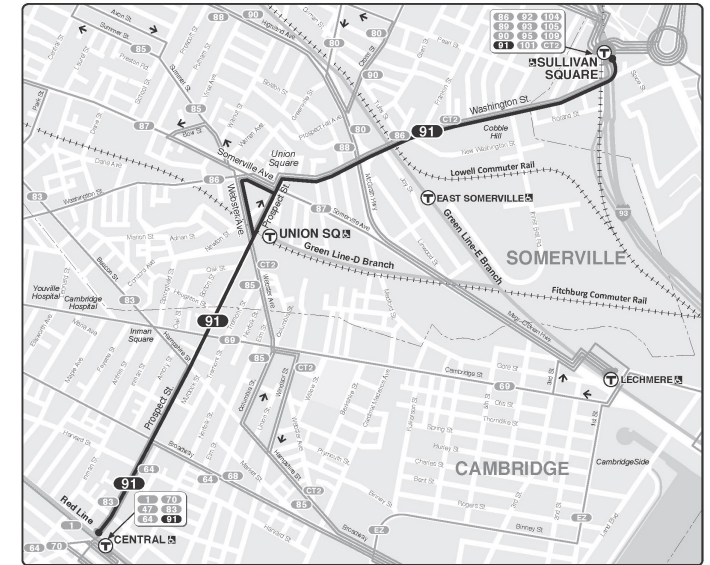

Information in this timetable is subject to change without notice. Traffic and weather may affect running times.

Always check bus destination signs before boarding. Some buses may only serve a part, or skip portions of this route.

Sunday ⁹¹ Inbound			Outbound		
Sullivan Station	Union Square	Central Sq. Cambridge	Central Sq. Cambridge	Union Square	Sullivan Station
6:45	6:47	7:00	7:10	7:13	7:20
7:30	7:32	7:45	7:55	7:58	8:05
8:15	8:18	8:31	8:40	8:43	8:50
9:00	9:04	9:18	9:25	9:31	9:39
9:45	9:49	10:03	10:10	10:16	10:24
10:34	10:39	10:53	10:57	11:04	11:12
11:15	11:20	11:34	11:40	11:47	11:55
12:00	12:05	12:19	12:25	12:32	12:40
12:45	12:50	1:04	1:10	1:17	1:25
1:28	1:33	1:47	1:51	1:58	2:07
2:15	2:20	2:34	2:40	2:47	2:56
3:00	3:05	3:19	3:25	3:32	3:41
3:45	3:50	4:04	4:08	4:15	4:24
4:27	4:32	4:46	4:50	4:57	5:06
5:15	5:19	5:34	5:40	5:46	5:55
6:00	6:04	6:19	6:25	6:31	6:40
6:45	6:49	7:04	7:10	7:16	7:25
7:37	7:41	7:56	8:00	8:08	8:14
8:17	8:21	8:33	8:40	8:46	8:52
9:00	9:04	9:15	9:25	9:31	9:37
9:47	9:51	10:02	10:10	10:16	10:22
10:30	10:34	10:45	10:55	11:01	11:07
11:18	11:22	11:33	11:36	11:42	11:48
12:08	12:12	12:23	12:26	12:31	12:36
12:45	12:49	1:00	1:04	1:09	1:14

Holidays

- SUN New Year's Day
- SAT MLK Jr. Day
- SAT Presidents Day
- SAT Patriots' Day
- SUN Memorial Day
- SUN Independence Day
- SUN Labor Day
- SAT Columbus/Indigenous Peoples Day
- SUN Thanksgiving
- SUN Christmas Day
- SUN New Year's Eve