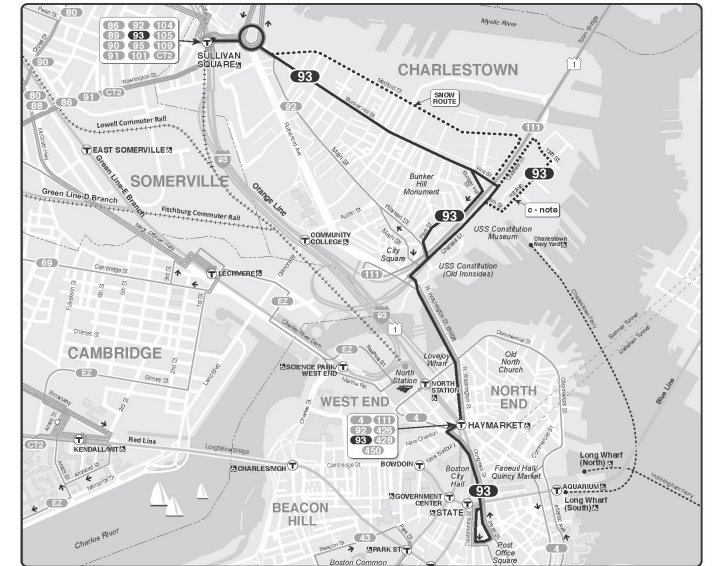

A leaves Clarendon Hill 4:32 AM weekdays, 4:33 AM Saturdays, 5:16 AM Sundays

C to Navy Yard via Vine St

S runs only on school days

W waits for last train to arrive Sullivan Station

PM times are **bold**

Information in this timetable is subject to change without notice. Traffic and weather may affect running times.

Always check bus destination signs before boarding. Some buses may only serve a part, or skip portions of this route.

Holidays

- **SUN** New Year's Day
- **SAT** MLK Jr. Day
- **SAT** Presidents Day
- **SAT** Patriots' Day
- **SUN** Memorial Day
- **SUN** Independence Day
- **SUN** Labor Day
- **SAT** Columbus/Indigenous Peoples Day
- **SUN** Thanksgiving
- **SUN** Christmas Day
- **SUN** New Year's Eve