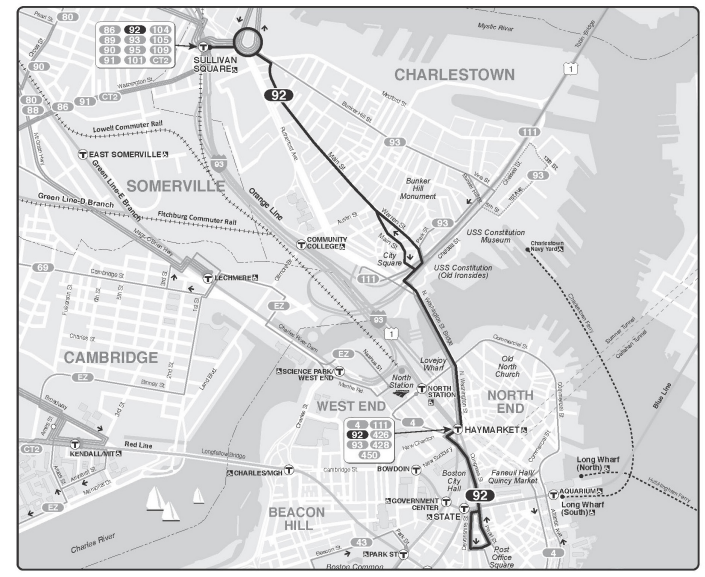

PM times are **bold**
No Sunday service

Information in this timetable is subject to change without notice. Traffic and weather may affect running times.

Always check bus destination signs before boarding. Some buses may only serve a part, or skip portions of this route.

1. **Holidays**
2. **SUN** New Year's Day
   - **SAT** MLK Jr. Day
   - **SAT** Presidents Day
   - **SAT** Patriots' Day
   - **SUN** Memorial Day
   - **SUN** Independence Day
   - **SUN** Labor Day
   - **SAT** Columbus/Indigenous Peoples Day
   - **SUN** Thanksgiving
   - **SUN** Christmas Day
   - **SUN** New Year's Eve