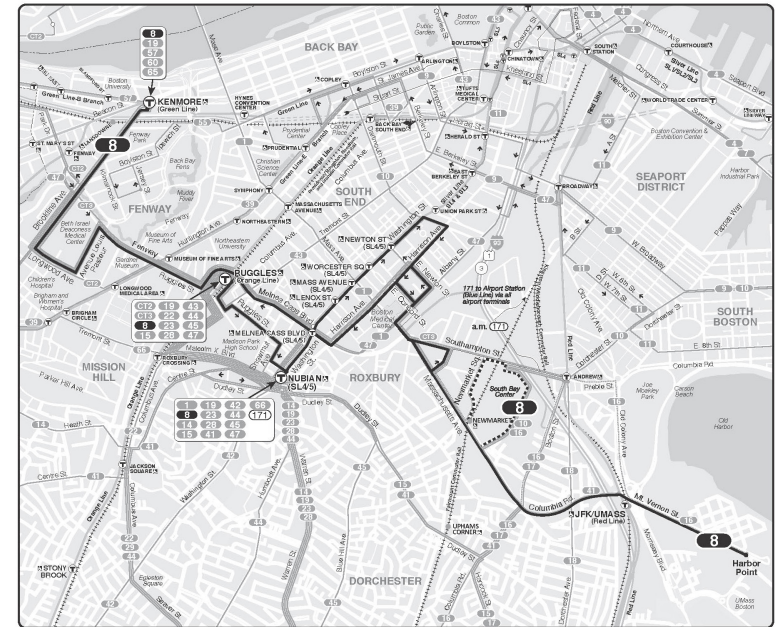

Alternatywny przejazd autobusem

Rozkład jazdy na trasie linii 8/połączenie między JFK/UMass a pomarańczową linią (Orange Line) przy Ruggles; zieloną linią (Green Line) przy Kenmore

Weekday Inbound

Outbound

Saturday Inbound

PM times are bold

Sunday Inbound

Holidays

- **SUN** New Year's Day
- **SAT** MLK Jr. Day
- **SAT** Presidents Day
- **SAT** Patriots Day
- **SUN** Memorial Day
- **SUN** Independence Day
- **SUN** Labor Day
- **SAT** Columbus/Indigenous Peoples Day
- **SUN** Thanksgiving
- **SUN** Christmas Day
- **SUN** New Year's Eve