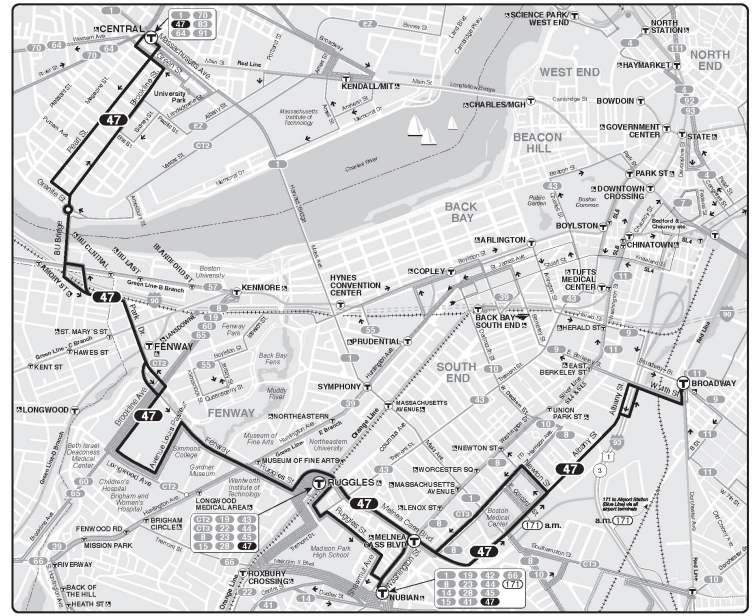

For additional service between Longwood Medical Area and Nubian Square, refer to Routes 8 and 19

W waits for last train to arrive station
PM times are bold

Information in this timetable is subject to change without notice. Traffic and weather may affect running times.

Always check bus destination signs before boarding. Some buses may only serve a part, or skip portions of this route.

1. Holidays
2. SUN New Year's Day
   - SAT MLK Jr. Day
   - SAT Presidents Day
   - SAT Patriots' Day
   - SUN Memorial Day
   - SUN Independence Day
   - SUN Labor Day
   - SAT Columbus/Indigenous Peoples Day
   - SUN Thanksgiving
   - SUN Christmas Day
   - SUN New Year's Eve