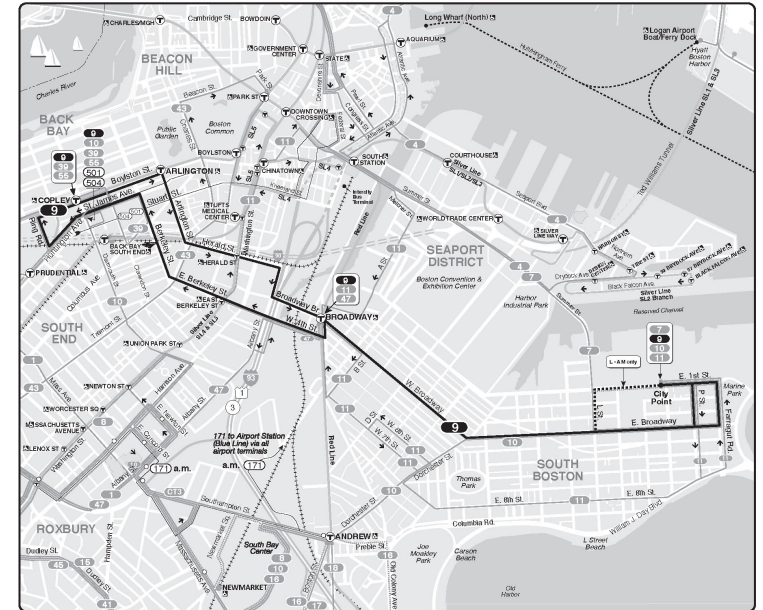

Holidays

- **SUN** New Year's Day
- **SAT** MLK Jr. Day
- **SAT** Presidents Day
- **SUN** Memorial Day
- **SUN** Independence Day
- **SUN** Labor Day
- **SAT** Columbus/Indigenous Peoples Day
- **SUN** Thanksgiving
- **SUN** Christmas Day
- **SUN** New Year's Eve