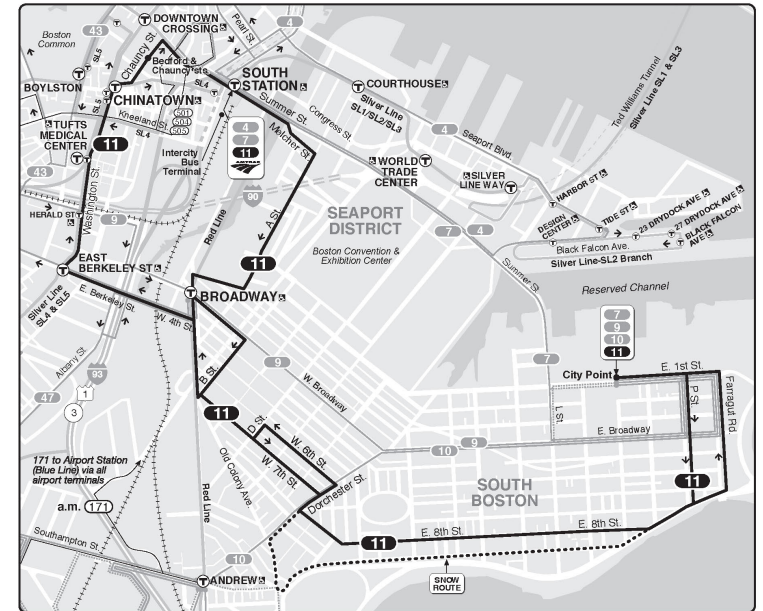

Sunday 11				
Inbound				
City Point	Broadway Station	Tufts Med Center Station	Chauncy St & Summer St	
6:15	6:30	6:39	6:42	
7:15	7:30	7:39	7:42	
8:15	8:30	8:39	8:42	
9:15	9:30	9:39	9:42	
10:15	10:30	10:39	10:42	
11:15	11:30	11:39	11:42	
12:15	12:29	12:38	12:42	
1:15	1:29	1:38	1:42	
2:15	2:29	2:38	2:42	
3:15	3:29	3:38	3:42	
4:15	4:29	4:37	4:40	
5:15	5:29	5:37	5:40	
6:15	6:28	6:36	6:39	
7:15	7:28	7:36	7:39	
8:10	8:22	8:29	8:31	
9:05	9:17	9:24	9:26	
10:00	10:12	10:19	10:21	
10:55	11:05	11:11	11:13	
11:50	12:00	12:06	12:08	
12:45	12:55	1:01	1:03	

Outbound

Chauncy St & Summer St	South Station	Broadway Station	City Point
6:45	6:47	6:51	7:06
7:45	7:47	7:51	8:06
8:45	8:47	8:51	9:06
9:45	9:47	9:51	10:06
10:45	10:47	10:51	11:06
11:47	11:49	11:53	12:08
12:48	12:50	12:54	1:09
1:48	1:51	1:55	2:10
2:48	2:51	2:55	3:10
3:48	3:51	3:55	4:10
4:48	4:50	4:54	5:10
5:46	5:48	5:52	6:08
6:45	6:47	6:50	7:05
7:45	7:47	7:50	8:05
8:40	8:42	8:45	8:59
9:35	9:37	9:40	9:54
10:30	10:32	10:35	10:48
11:25	11:27	11:30	11:43
12:20	12:22	12:25	12:38
1:15	1:16	1:19	1:28

Snow Route

When active, buses continue on Day Blvd and Columbia Rd, skipping East Eighth St.

mbta.com/alerts/bus

W waits for last train to arrive Broadway station

PM times are **bold**

Information in this timetable is subject to change without notice. Traffic and weather may affect running times.

Always check bus destination signs before boarding. Some buses may only serve a part, or skip portions of this route.

2023 Holidays

- SUN** New Year's Day
- SAT** MLK Jr. Day
- SAT** Presidents Day
- SAT** Patriots' Day
- SUN** Memorial Day
- SUN** Independence Day
- SUN** Labor Day
- SAT** Columbus/Indigenous Peoples Day
- SUN** Thanksgiving
- SUN** Christmas Day
- SUN** New Year's Eve