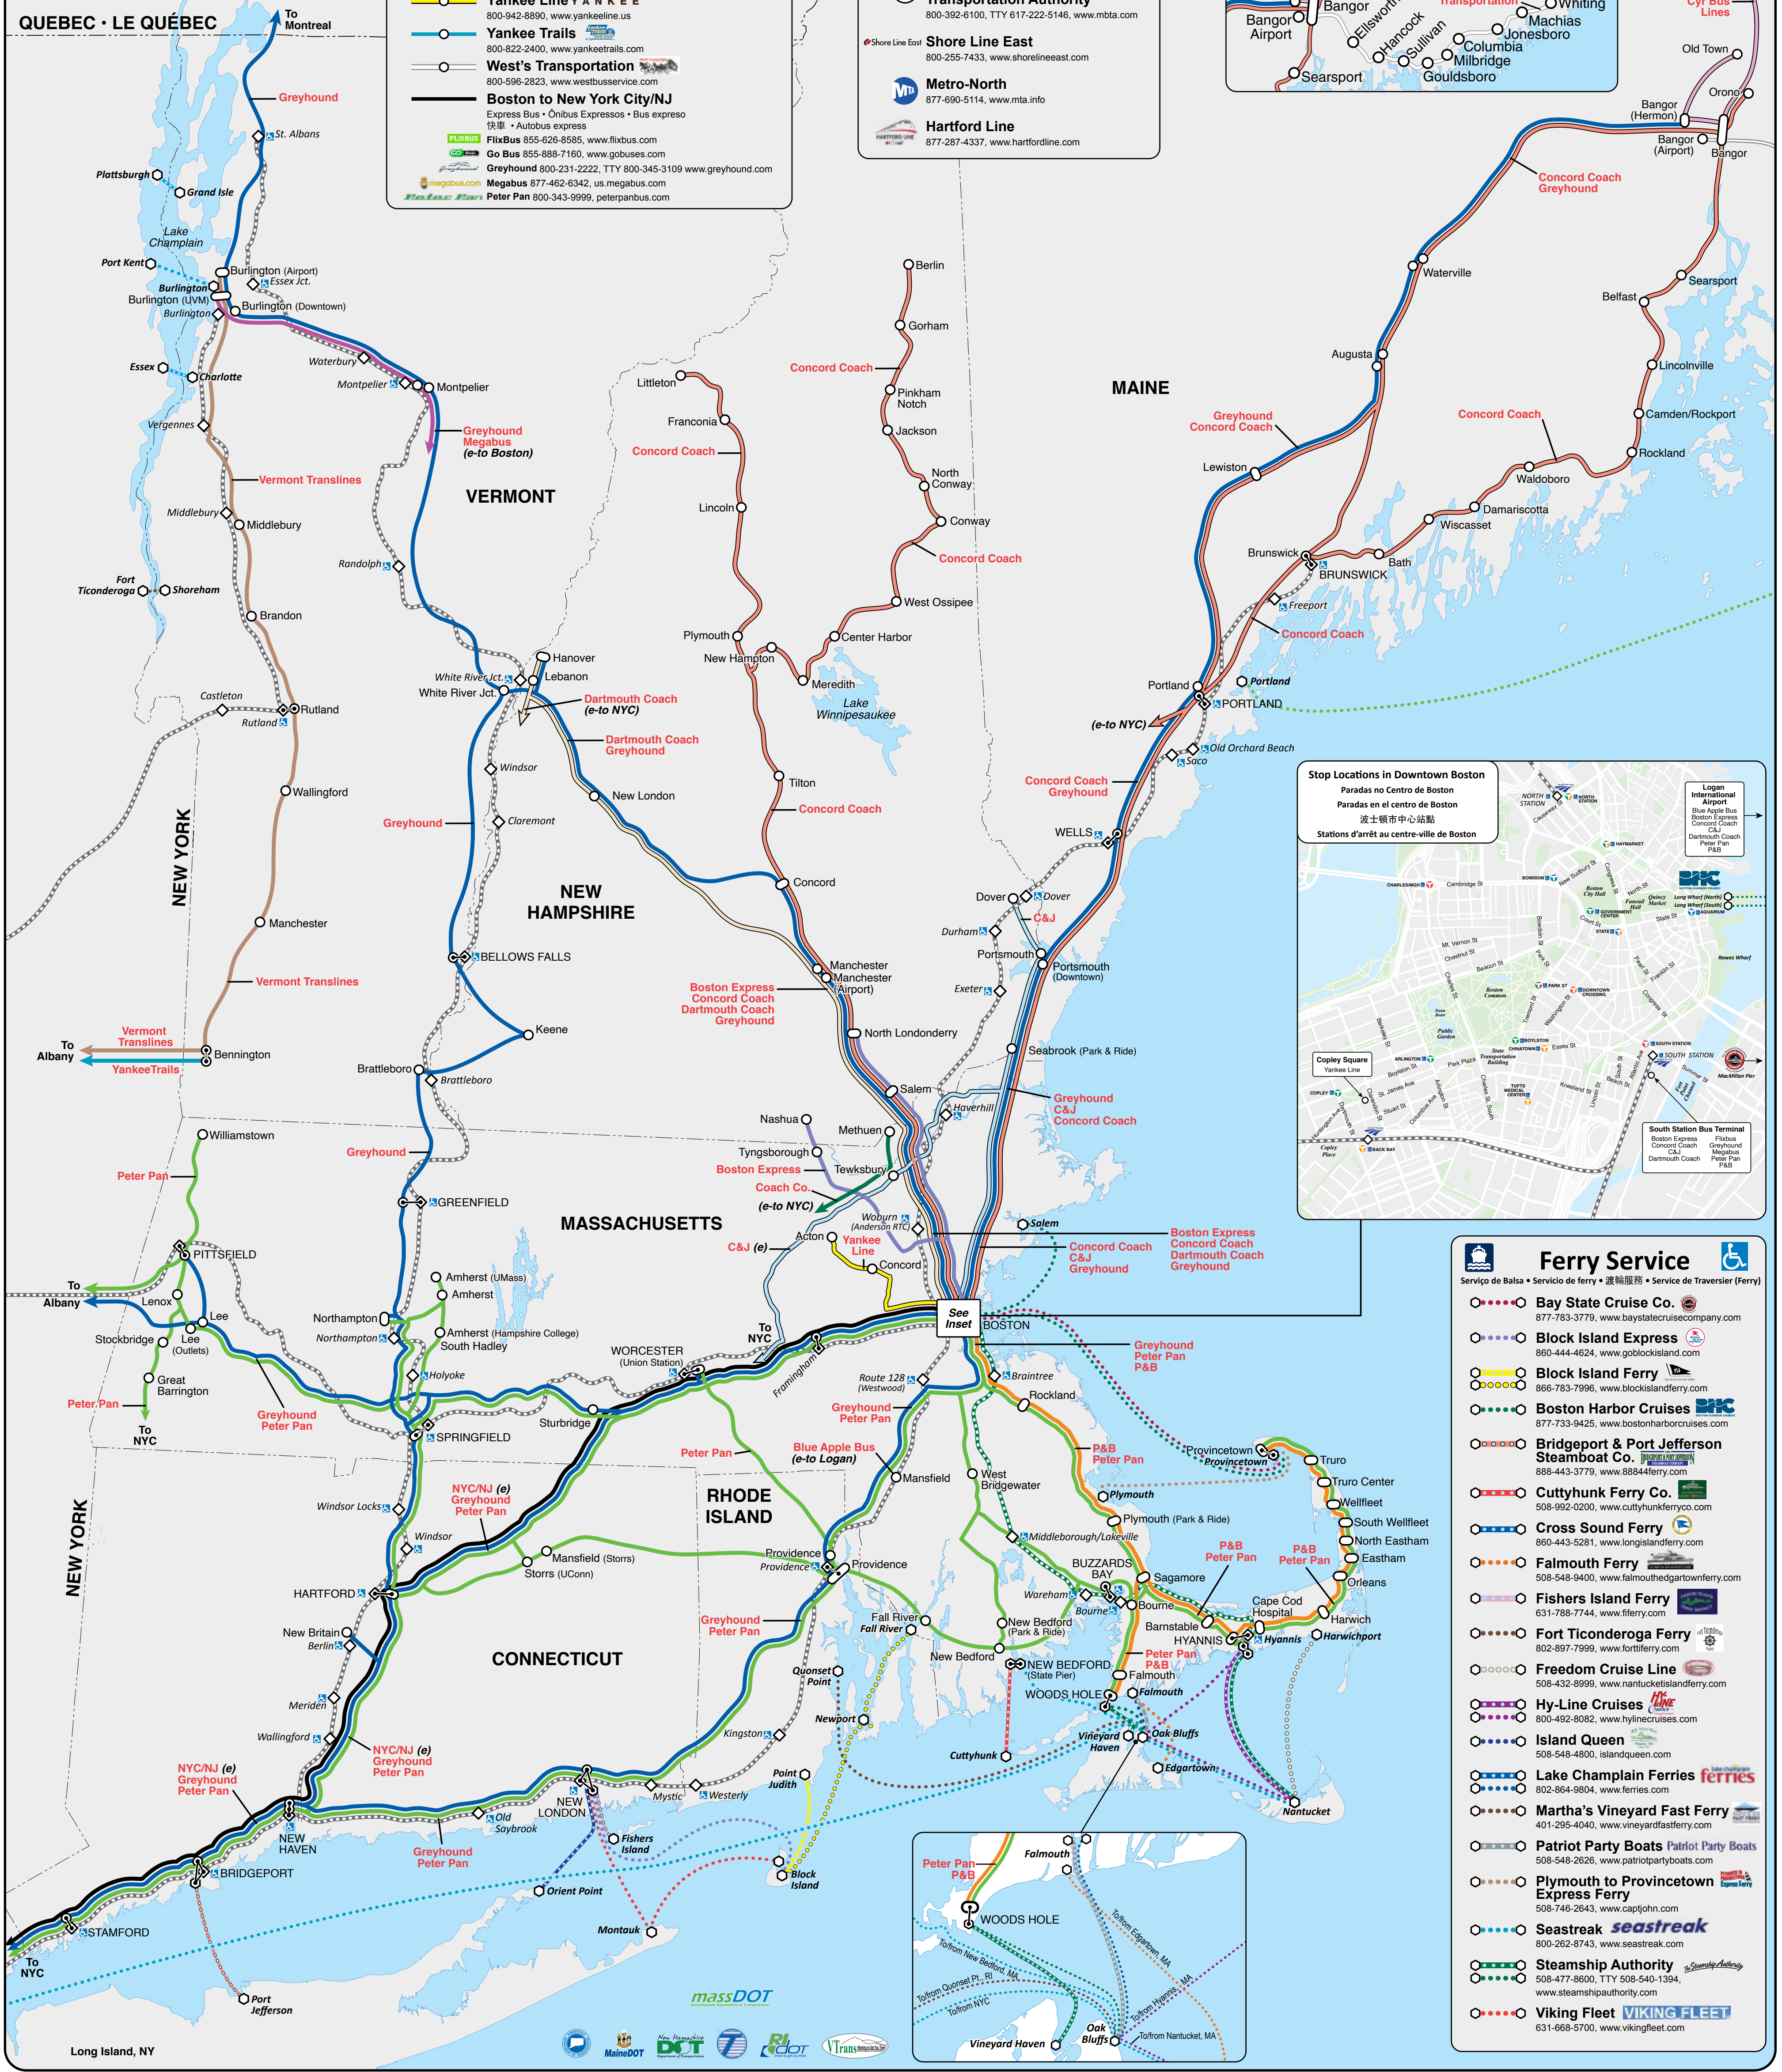

Rail Service

1. Serviço Ferroviário • Servicio de ferrocarril • 鐵路服務 • Service ferroviaire
2. ### National Rail Service
3. Serviço Ferroviário Nacional • Servicio de ferrocarril nacional
   全美鐵路服務 • Service ferroviaire national
4. **Amtrak**
     800-872-7245, TTY 800-523-6590, www.amtrak.com
   - **Via Rail**
     800-872-7245, TTY 800-268-9503, www.viarail.ca
5. ### Seasonal Rail Service
6. Serviço Ferroviário Sazonal • Servicio de ferrocarril de temporada
   季節性鐵路服務 • Service ferroviaire saisonnier
7. **CapeFLYER**
     508-775-8504, capeflyer.com
8. ### Local Rail Service
9. Serviço Ferroviário Local • Servicio de ferrocarril local
   當地鐵路服務 • Service ferroviaire local
10. **Massachusetts Bay Transportation Authority**
      800-392-6100, TTY 617-222-5146, www.mbta.com
    - **Shore Line East**
      800-255-7433, www.shorelineeast.com
    - **Metro-North**
      877-690-5114, www.mta.info
    - **Hartford Line**
      877-287-4337, www.hartfordline.com

Maine Inset

Ferry Service

1. Serviço de Balsa • Servicio de ferry • 渡輪服務 • Service de Traversier (Ferry)
2. **Bay State Cruise Co.**
     877-783-3779, www.baystatecruise.com
   - **Block Island Express**
     860-444-4624, www.goblockisland.com
   - **Block Island Ferry**
     866-783-7996, www.blockislandferry.com
   - **Boston Harbor Cruises** BHC
     877-733-9425, www.bostonharbortravel.com
   - **Bridgeport & Port Jefferson Steamboat Co.**
     888-443-3779, www.888443ferry.com
   - **Cuttyhunk Ferry Co.**
     508-992-0200, www.cuttyhunkferryco.com
   - **Cross Sound Ferry**
     860-443-5281, www.crosssoundferry.com
   - **Falmouth Ferry**
     508-548-9400, www.falmouthedgartownferry.com
   - **Fishers Island Ferry**
     631-788-7744, www.ferry.com
   - **Fort Ticonderoga Ferry**
     802-897-7999, www.fortticonderoga.com
   - **Freedom Cruise Line**
     508-432-8999, www.nantucketislandferry.com
   - **Hy-Line Cruises** Hy-Line
     800-492-8082, www.hylinecruises.com
   - **Island Queen**
     508-548-4800, islandqueen.com
   - **Lake Champlain Ferries** ferries
     802-964-9804, www.ferries.com
   - **Martha's Vineyard Fast Ferry**
     401-295-4040, www.vineyardfastferry.com
   - **Patriot Party Boats** Patriot Party Boats
     508-548-2626, www.patriotpartyboats.com
   - **Plymouth to Provincetown Express Ferry**
     508-746-2643, www.capjohn.com
   - **Seastreak** seastreak
     800-262-8743, www.seastreak.com
   - **Steamship Authority** Steamship Authority
     508-477-8600, TTY 508-540-1394, www.steamshipauthority.com
   - **Viking Fleet** VIKING FLEET
     631-668-5700, www.vikingfleet.com