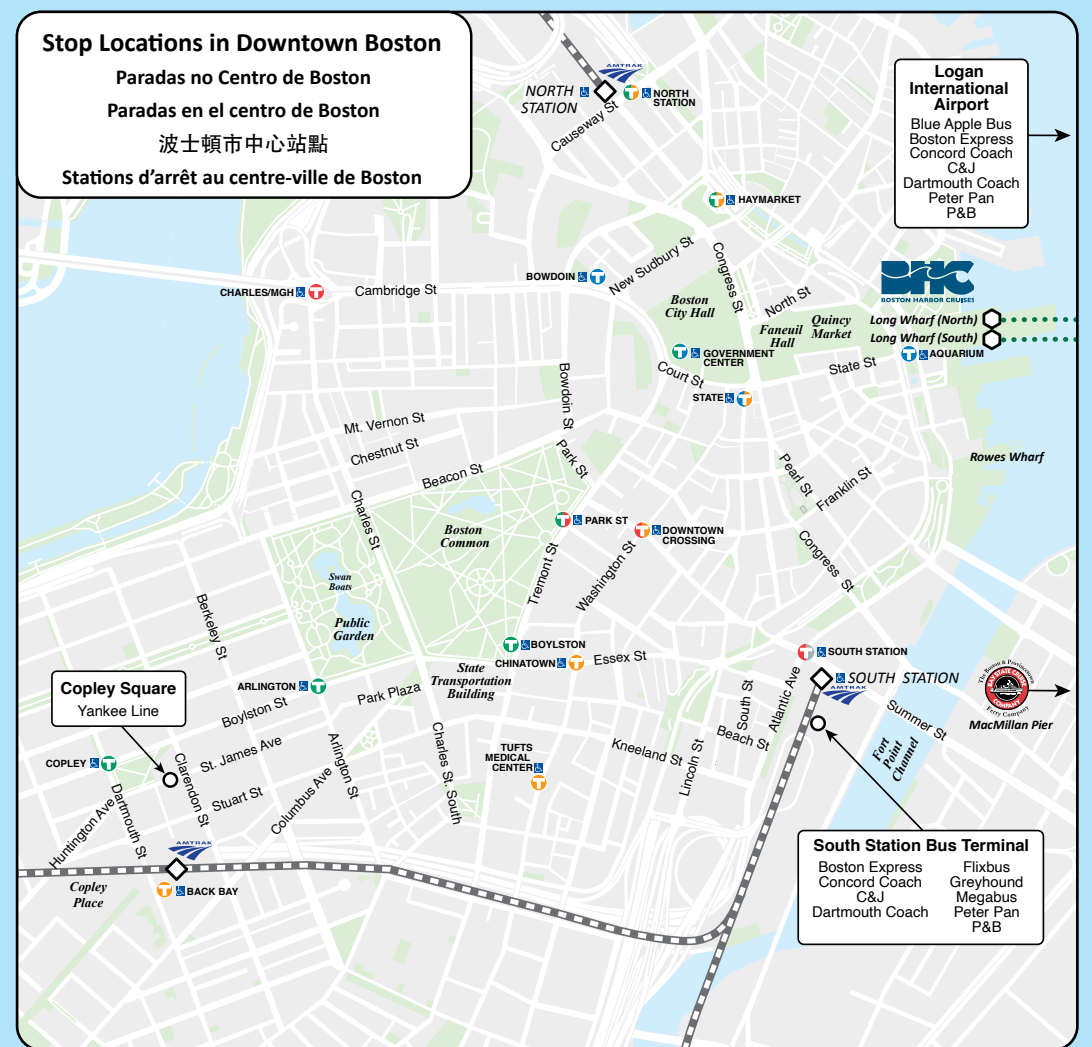

Rail Service

1. Serviço Ferroviário • Servicio de ferrocarril • 鐵路服務 • Service ferroviaire
2. ### National Rail Service
3. Serviço Ferroviário Nacional • Servicio de ferrocarril nacional
   全美鐵路服務 • Service ferroviaire national
4. **Amtrak**
     800-872-7245, TTY 800-523-6590, www.amtrak.com
   - **Via Rail**
     800-872-7245, TTY 800-268-9503, www.viarail.ca
5. ### Seasonal Rail Service
6. Serviço Ferroviário Sazonal • Servicio de ferrocarril de temporada
   季節性鐵路服務 • Service ferroviaire saisonnier
7. **CapeFLYER**
     508-775-8504, capeflyer.com
8. ### Local Rail Service
9. Serviço Ferroviário Local • Servicio de ferrocarril local
   當地鐵路服務 • Service ferroviaire local
10. **Massachusetts Bay Transportation Authority**
      800-392-6100, TTY 617-222-5146, www.mbta.com
    - **Shore Line East**
      800-255-7433, www.shorelineeast.com
    - **Metro-North**
      877-690-5114, www.mta.info
    - **Hartford Line**
      877-287-4337, www.hartfordline.com

Maine Inset

Ferry Service

1. Serviço de Balsa • Servicio de ferry • 渡輪服務 • Service de Traversier (Ferry)
2. **Bay State Cruise Co.**
     877-783-3779, www.baystatecruise.com
   - **Block Island Express**
     860-444-4624, www.goblockisland.com
   - **Block Island Ferry**
     866-783-7996, www.blockislandferry.com
   - **Boston Harbor Cruises** BHC
     877-733-9425, www.bostonharbortravel.com
   - **Bridgeport & Port Jefferson Steamboat Co.**
     888-443-3779, www.888443ferry.com
   - **Cuttyhunk Ferry Co.**
     508-992-0200, www.cuttyhunkferryco.com
   - **Cross Sound Ferry**
     860-443-5281, www.crosssoundferry.com
   - **Falmouth Ferry**
     508-548-9400, www.falmouthedgartownferry.com
   - **Fishers Island Ferry**
     631-788-7744, www.ferry.com
   - **Fort Ticonderoga Ferry**
     802-897-7999, www.fortticonderoga.com
   - **Freedom Cruise Line**
     508-432-8999, www.nantucketislandferry.com
   - **Hy-Line Cruises** Hy-Line
     800-492-8082, www.hylinecruises.com
   - **Island Queen**
     508-548-4800, islandqueen.com
   - **Lake Champlain Ferries** ferries
     802-964-9804, www.ferries.com
   - **Martha's Vineyard Fast Ferry**
     401-295-4040, www.vineyardfastferry.com
   - **Patriot Party Boats** Patriot Party Boats
     508-548-2626, www.patriotpartyboats.com
   - **Plymouth to Provincetown Express Ferry**
     508-746-2643, www.capjohn.com
   - **Seastreak** seastreak
     800-262-8743, www.seastreak.com
   - **Steamship Authority** Steamship Authority
     508-477-8600, TTY 508-540-1394, www.steamshipauthority.com
   - **Viking Fleet** VIKING FLEET
     631-668-5700, www.vikingfleet.com