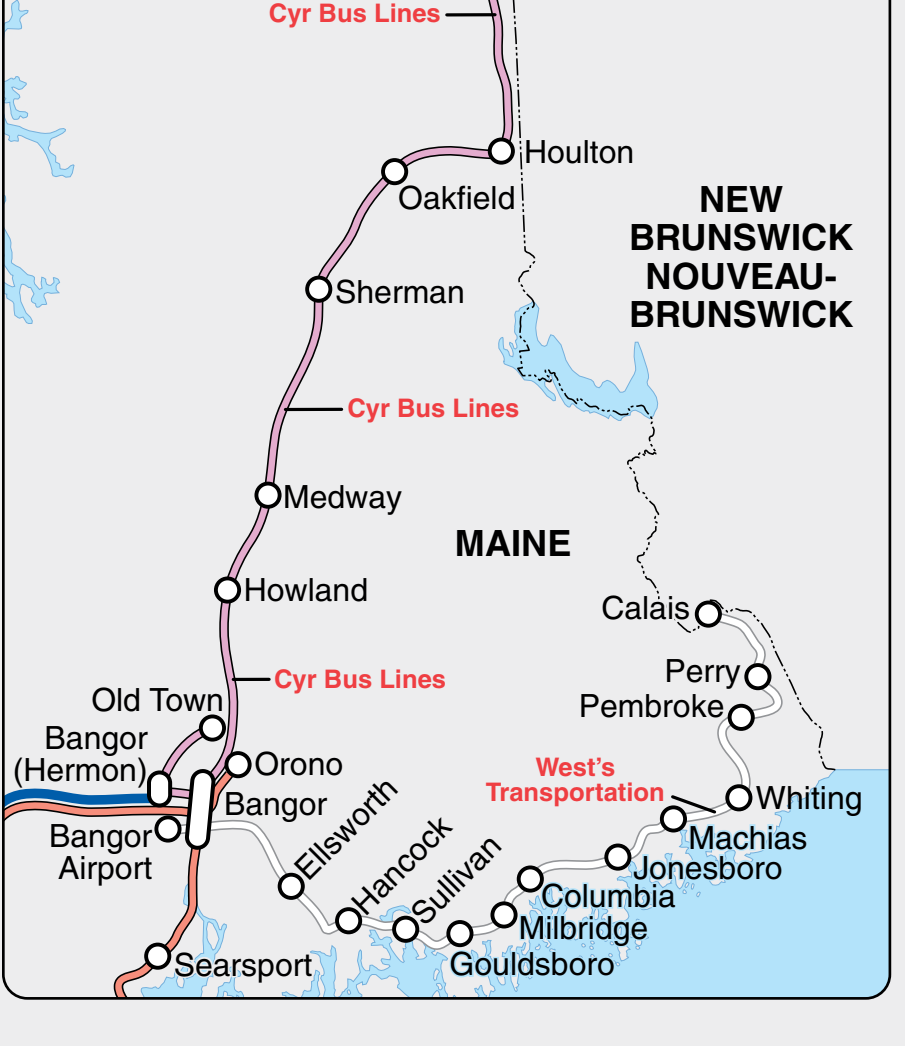

Rail Service

1. Serviço Ferroviário • Servicio de ferrocarril • 鐵路服務 • Service ferroviaire
2. ### National Rail Service
3. Serviço Ferroviário Nacional • Servicio de ferrocarril nacional
   全美鐵路服務 • Service ferroviaire national
4. **Amtrak**
     800-872-7245, TTY 800-523-6590, www.amtrak.com
   - **Via Rail**
     800-872-7245, TTY 800-268-9503, www.viarail.ca
5. ### Seasonal Rail Service
6. Serviço Ferroviário Sazonal • Servicio de ferrocarril de temporada
   季節性鐵路服務 • Service ferroviaire saisonnier
7. **CapeFLYER**
     508-775-8504, capeflyer.com
8. ### Local Rail Service
9. Serviço Ferroviário Local • Servicio de ferrocarril local
   當地鐵路服務 • Service ferroviaire local
10. **Massachusetts Bay Transportation Authority**
      800-392-6100, TTY 617-222-5146, www.mbta.com
    - **Shore Line East**
      800-255-7433, www.shorelineeast.com
    - **Metro-North**
      877-690-5114, www.mta.info
    - **Hartford Line**
      877-287-4337, www.hartfordline.com

Maine Inset

Ferry Service

1. Serviço de Balsa • Servicio de ferry • 渡輪服務 • Service de Traversier (Ferry)
2. **Bay State Cruise Co.**
     877-783-3779, www.baystatecruise.com
   - **Block Island Express**
     860-444-4624, www.goblockisland.com
   - **Block Island Ferry**
     866-783-7996, www.blockislandferry.com
   - **Boston Harbor Cruises** BHC
     877-733-9425, www.bostonharbortravel.com
   - **Bridgeport & Port Jefferson Steamboat Co.**
     888-443-3779, www.888443ferry.com
   - **Cuttyhunk Ferry Co.**
     508-992-0200, www.cuttyhunkferryco.com
   - **Cross Sound Ferry**
     860-443-5281, www.crosssoundferry.com
   - **Falmouth Ferry**
     508-548-9400, www.falmouthedgartownferry.com
   - **Fishers Island Ferry**
     631-788-7744, www.ferry.com
   - **Fort Ticonderoga Ferry**
     802-897-7999, www.fortticonderoga.com
   - **Freedom Cruise Line**
     508-432-8999, www.nantucketislandferry.com
   - **Hy-Line Cruises** Hy-Line
     800-492-8082, www.hylinecruises.com
   - **Island Queen**
     508-548-4800, islandqueen.com
   - **Lake Champlain Ferries** ferries
     802-964-9804, www.ferries.com
   - **Martha's Vineyard Fast Ferry**
     401-295-4040, www.vineyardfastferry.com
   - **Patriot Party Boats** Patriot Party Boats
     508-548-2626, www.patriotpartyboats.com
   - **Plymouth to Provincetown Express Ferry**
     508-746-2643, www.capjohn.com
   - **Seastreak** seastreak
     800-262-8743, www.seastreak.com
   - **Steamship Authority** Steamship Authority
     508-477-8600, TTY 508-540-1394, www.steamshipauthority.com
   - **Viking Fleet** VIKING FLEET
     631-668-5700, www.vikingfleet.com