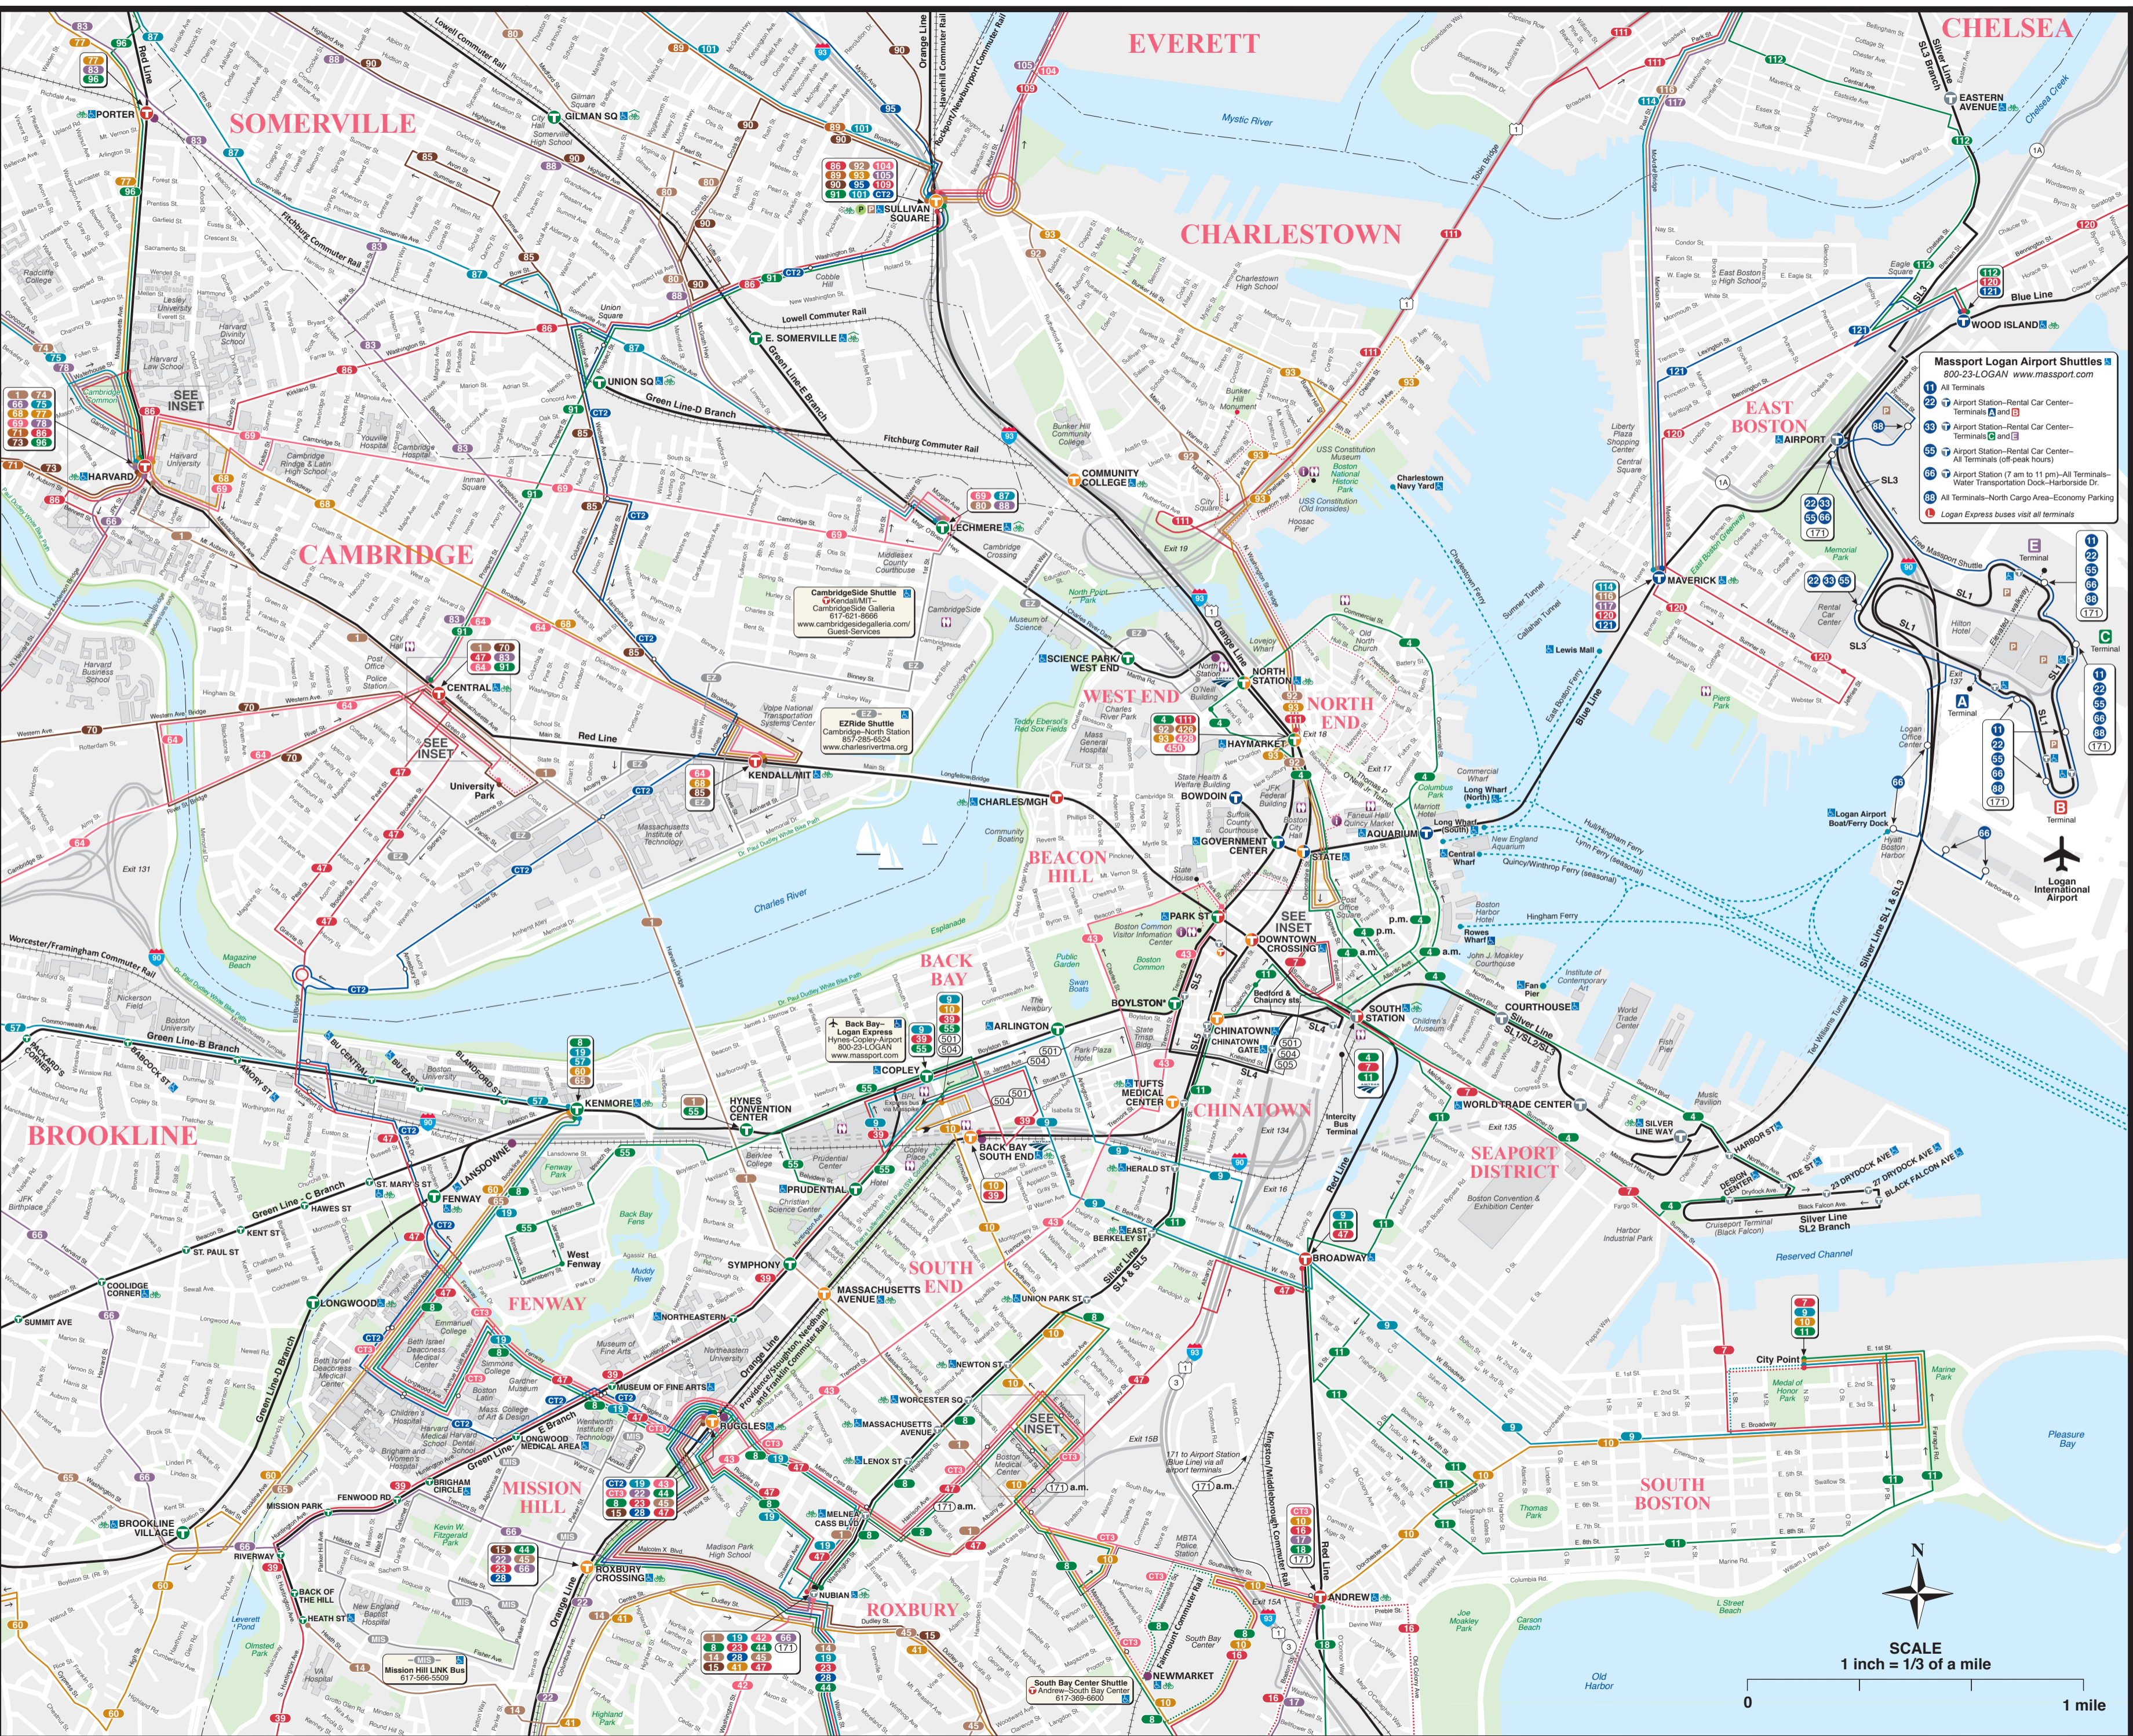

### Bus Routes

- Express route
- Non-MBTA route/shuttle
- Crostown or Massport Shuttle (airport only) bus stop. Bus picks up and discharges passengers at these stops only.
- Bus routes at major connection points

### NEIGHBORHOOD TOWN

Public restroom, Visitor information, State route, U.S. route, Interstate, Divided highway, Tunnel, Harbor, Dock, Ferry

\*Boylston: Accessible for Silver Line only

This map was prepared for the MBTA by the Central Transportation Planning Staff © MBTA 2023. All Rights Reserved. No portion of this map may be reproduced without the permission of the MBTA. Cartography by Kenneth A. Dumas, CTPS.