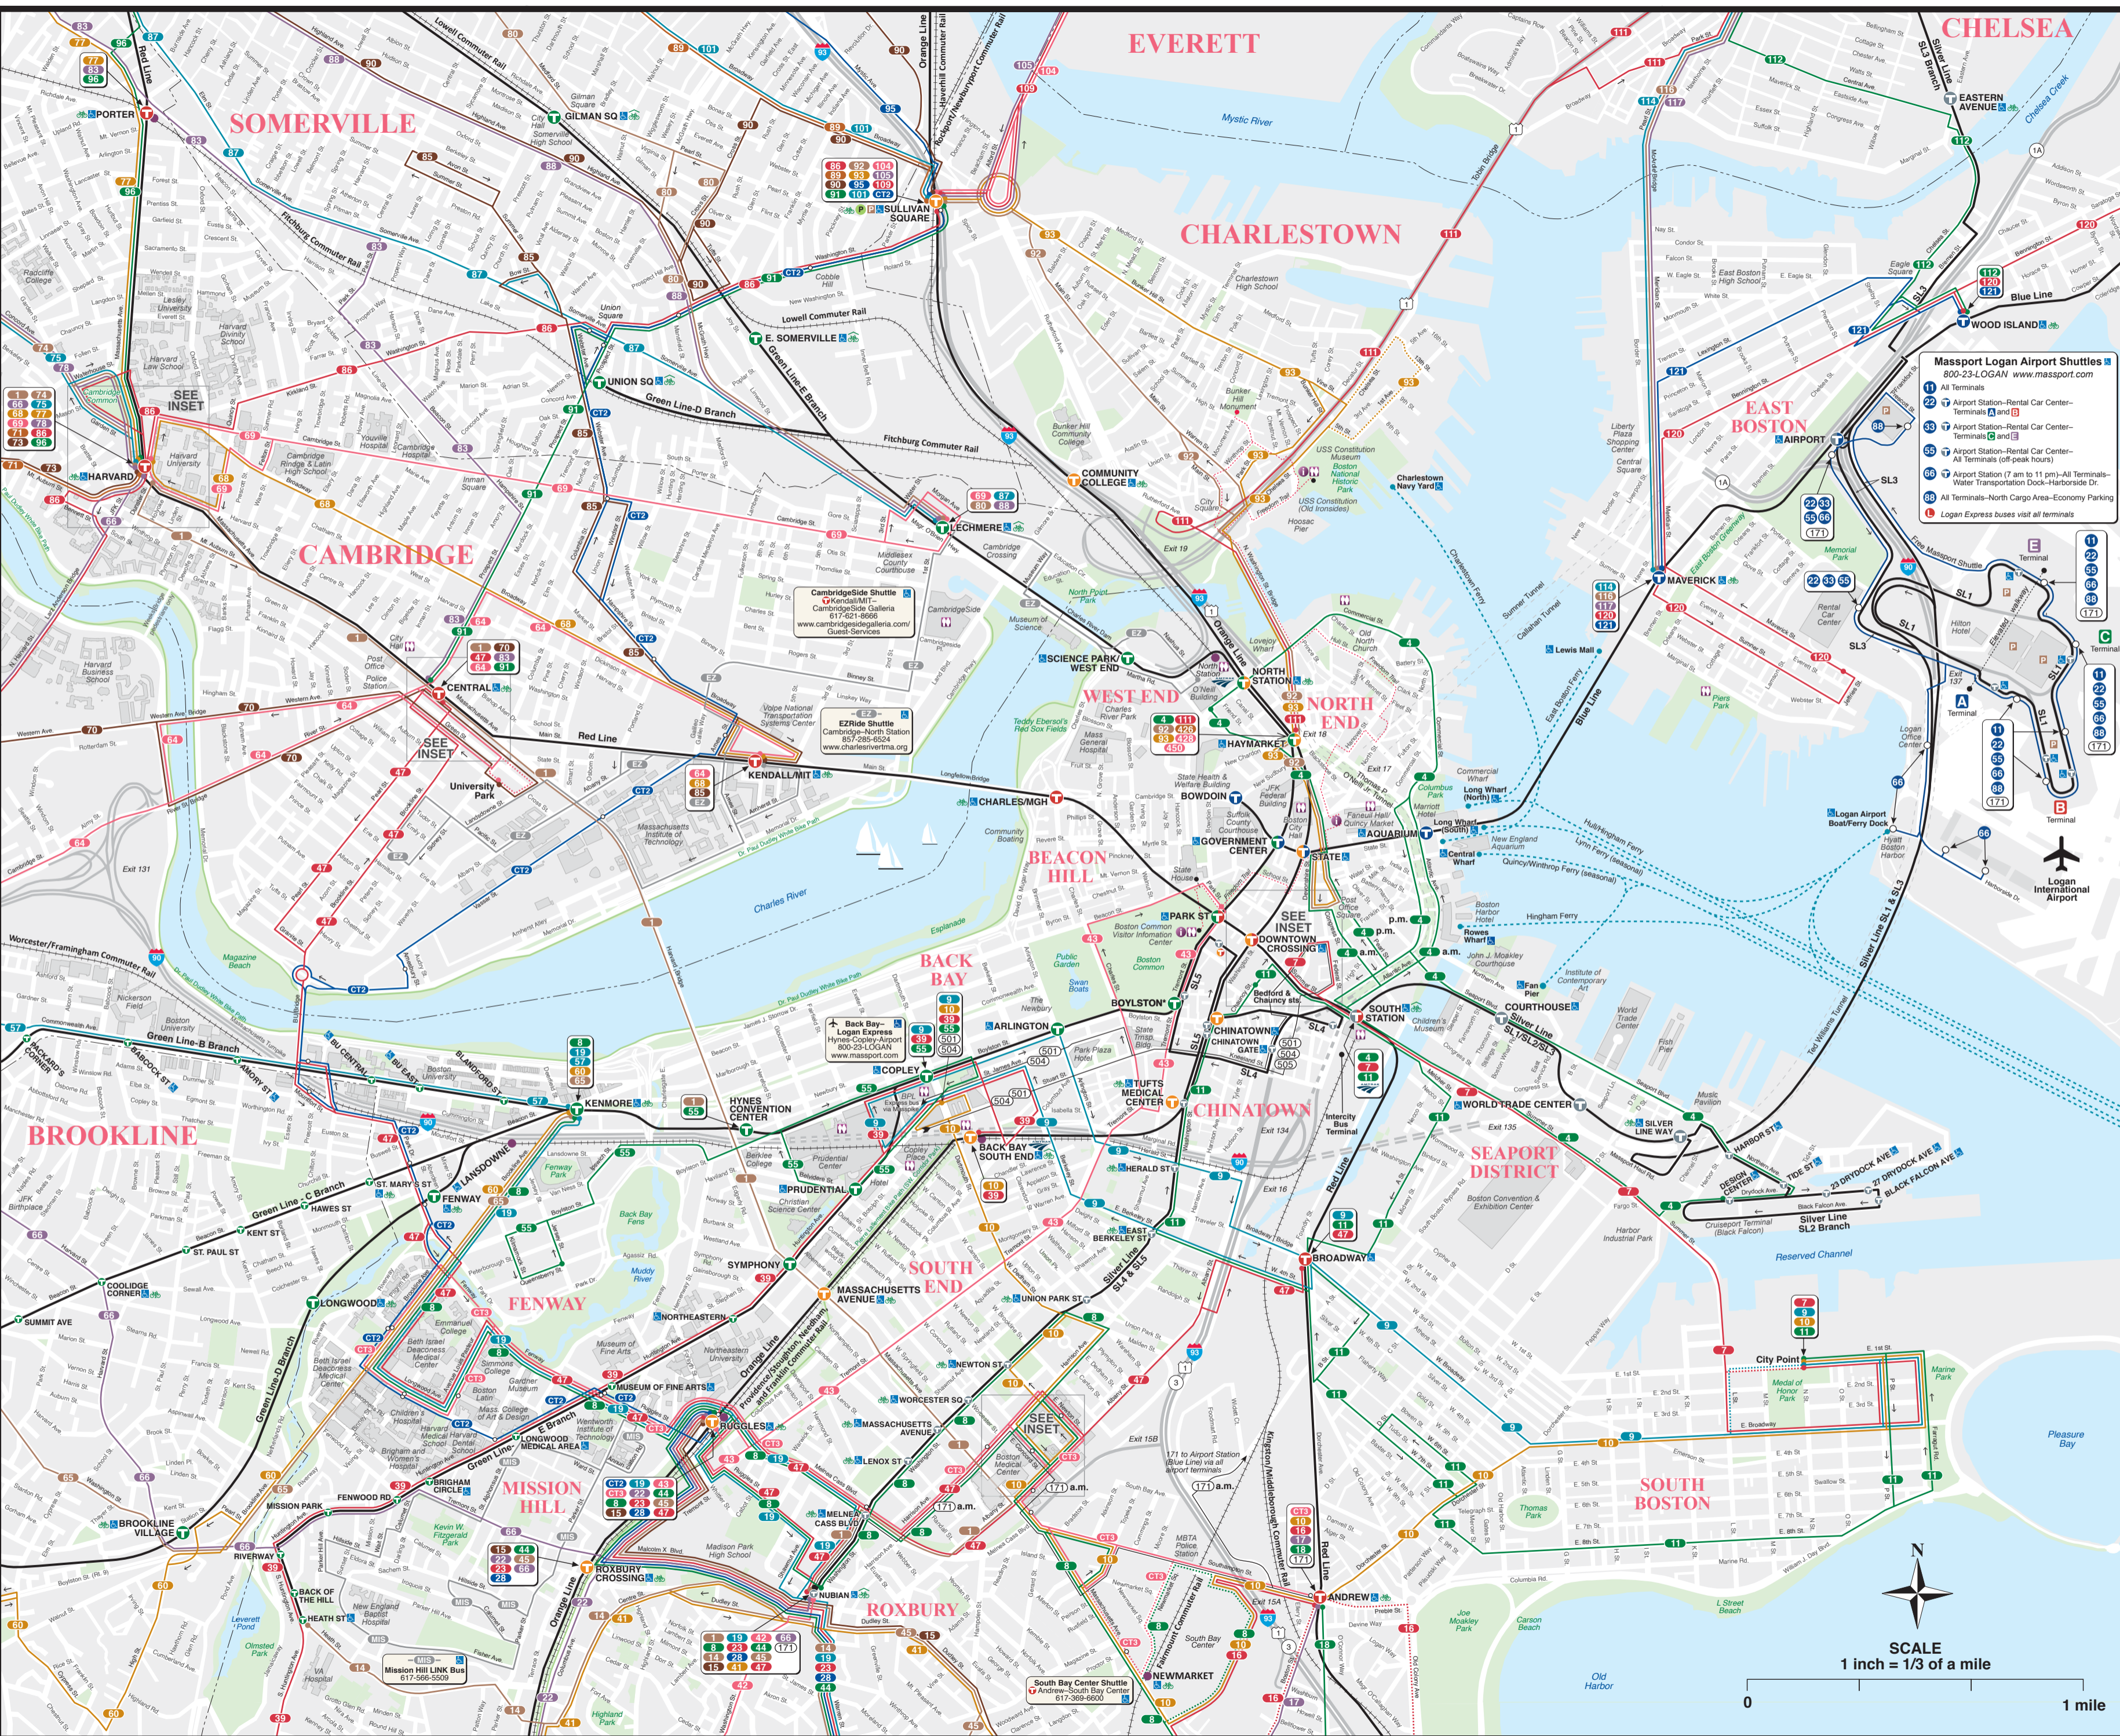

Harvard Square, Cambridge

Central Square, Cambridge

Downtown Boston

Boston Medical Center

LEGEND

- Red Line and station
- Orange Line and station
- Blue Line and station
- Green Line and station
- Street intersection stop
- Silver Line and station
- Commuter Rail and station
- Accessible station
- Parking available at station
- Bicycle rack at station
- Pedal & Park (bike storage)
- Amtrak service

Bus Routes

- Express route
- Non-MBTA route/shuttle
- Crostown or Massport Shuttle (airport only) bus stop. Bus picks up and discharges passengers at these stops only.
- Bus routes at major connection points

NEIGHBORHOOD TOWN

Public restroom, Visitor information, State route, U.S. route, Interstate, Divided highway, Tunnel, Harbor, Dock, Ferry

*Boylston: Accessible for Silver Line only
This map was prepared for the MBTA by the Central Transportation Planning Staff © MBTA 2023. All Rights Reserved. No portion of this map may be reproduced without the permission of the MBTA. Cartography by Kenneth A. Dumas, CTPS.