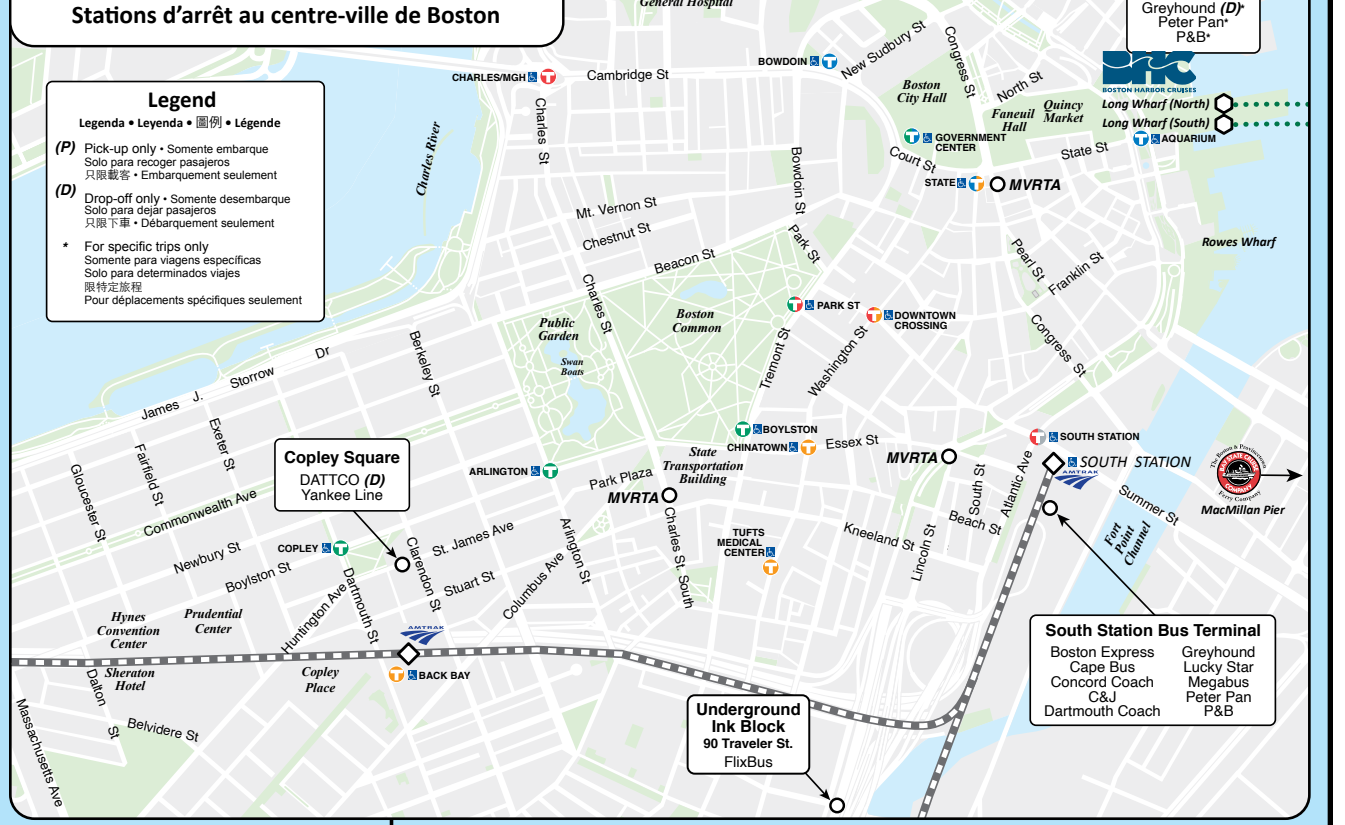

Stop Locations in Downtown Boston