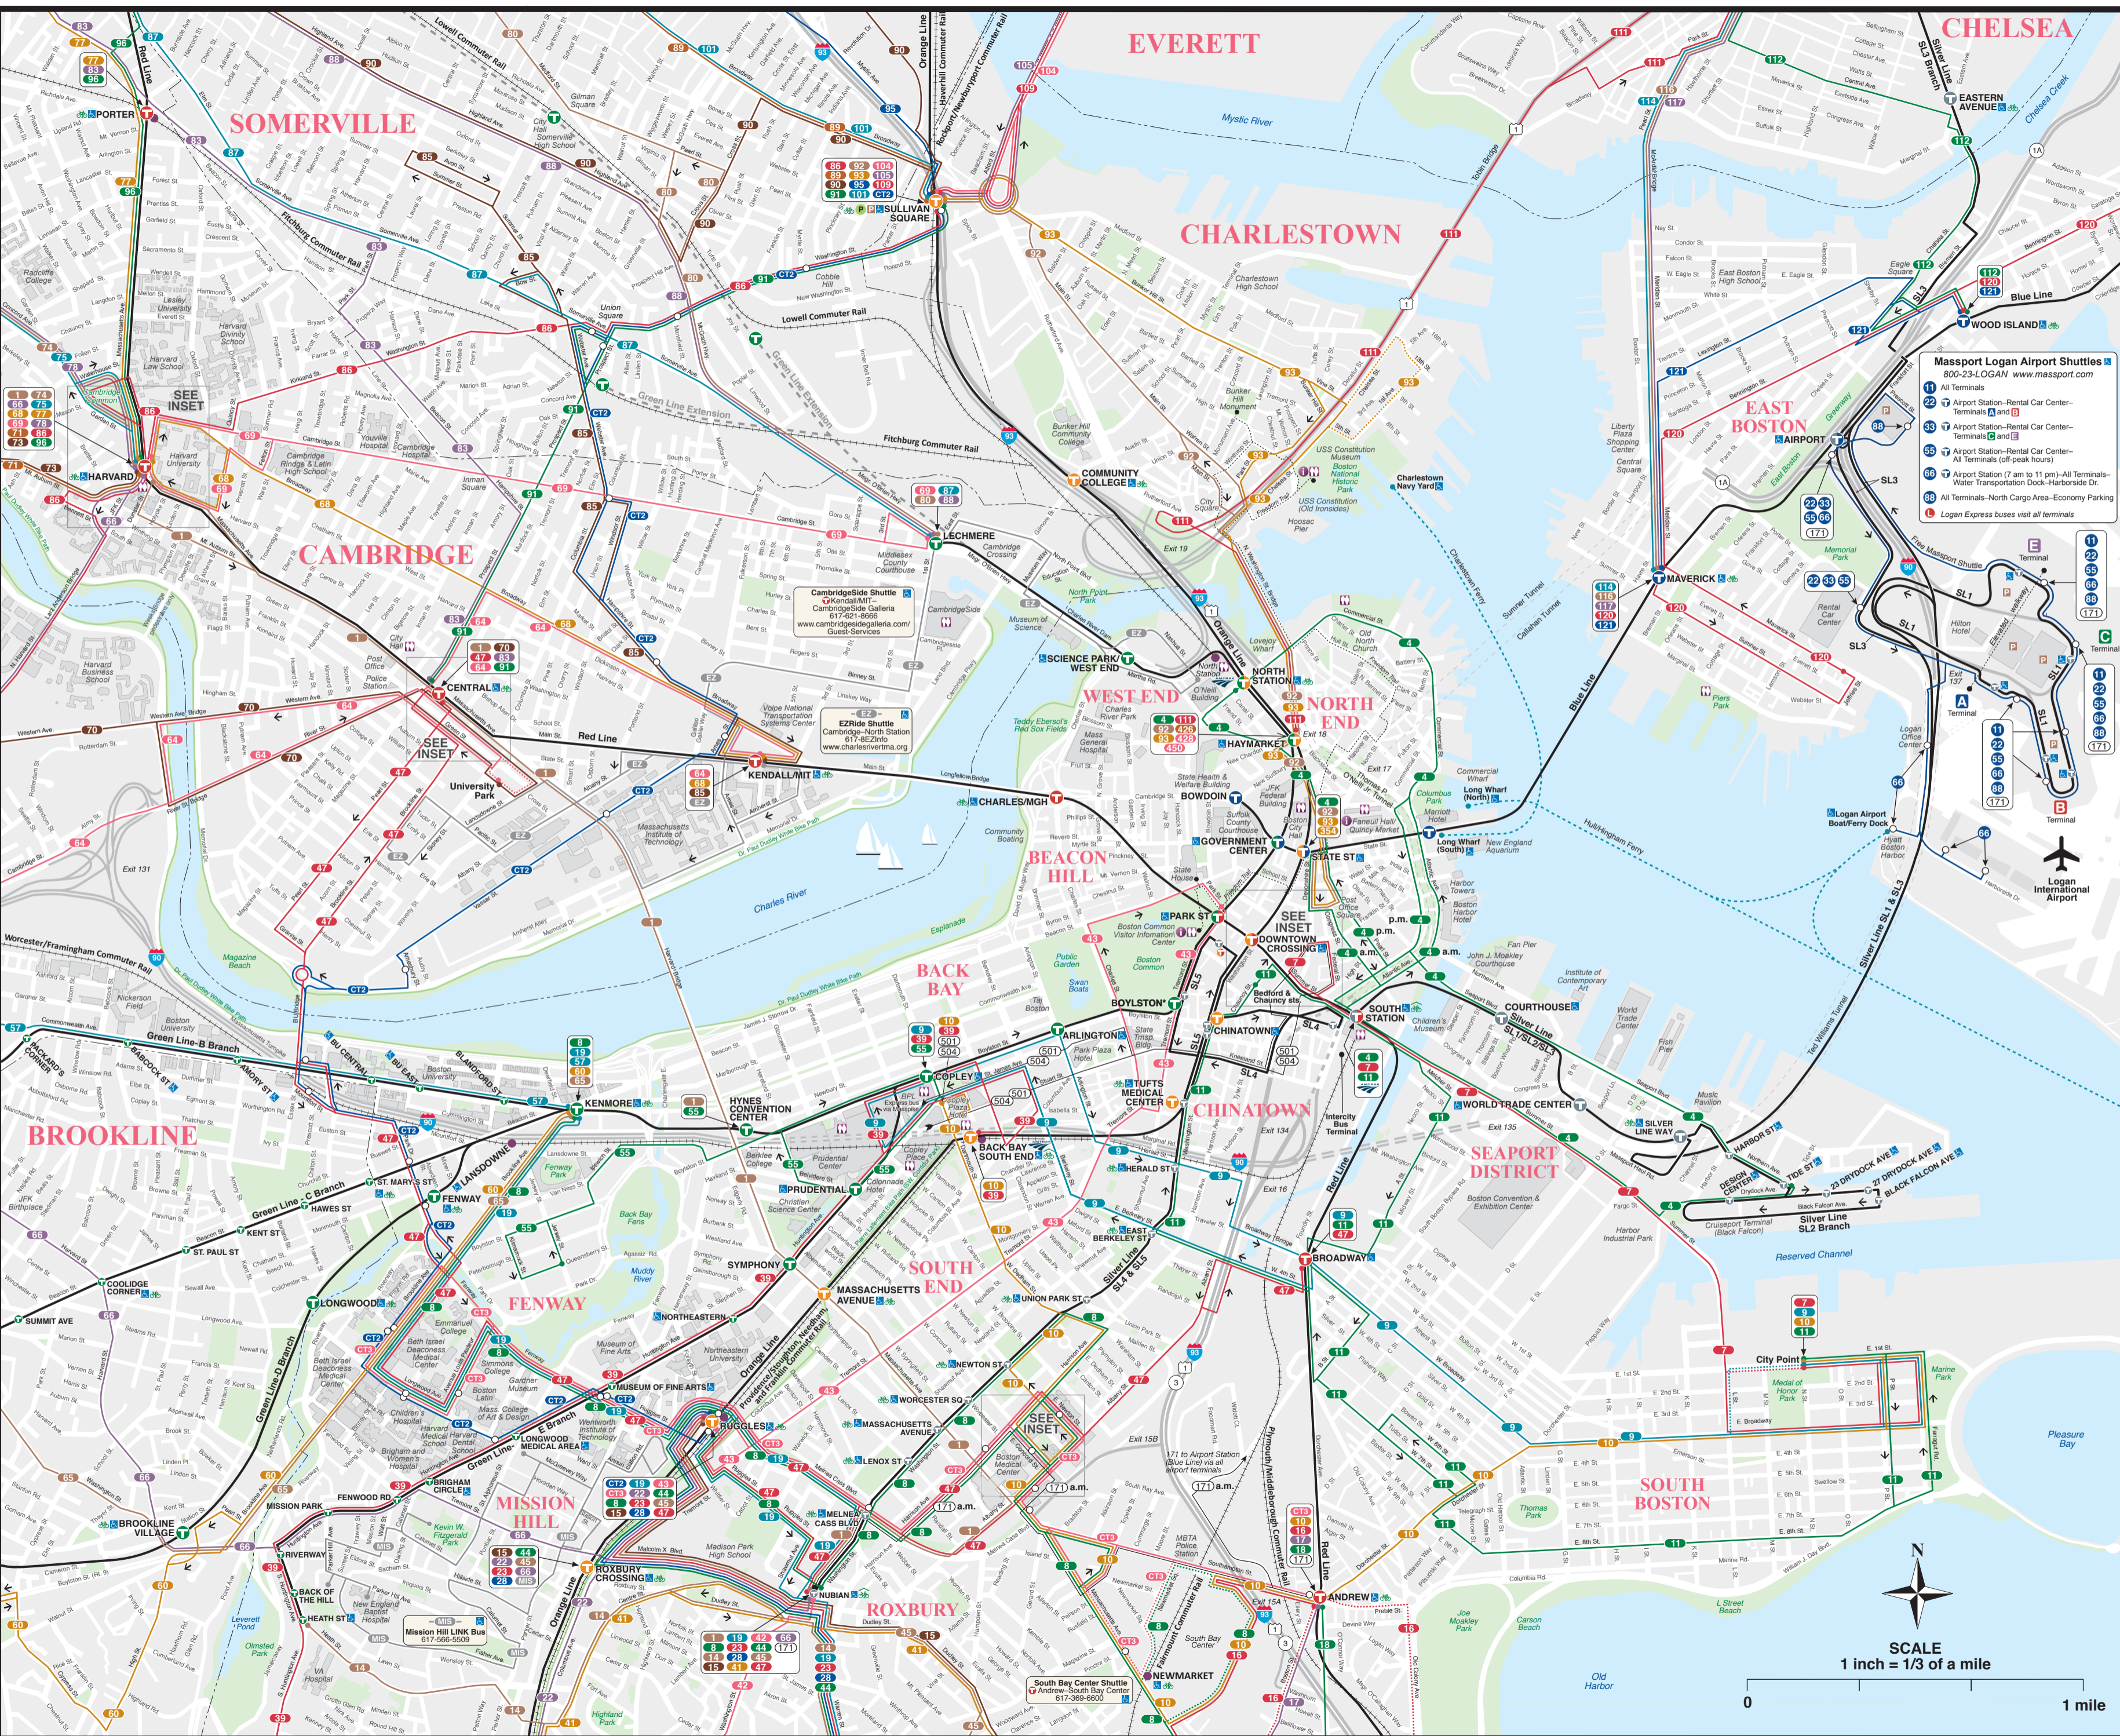

### Boston Medical Center

### NEIGHBORHOOD TOWN

Boylston Accessible for Silver Line only

This map was prepared for the MBTA by the Central Transportation Planning Staff © MBTA 2021. All Rights Reserved. No portion of this map may be reproduced without the permission of the MBTA. Cartography by Kenneth A. Dumas, CTPS.