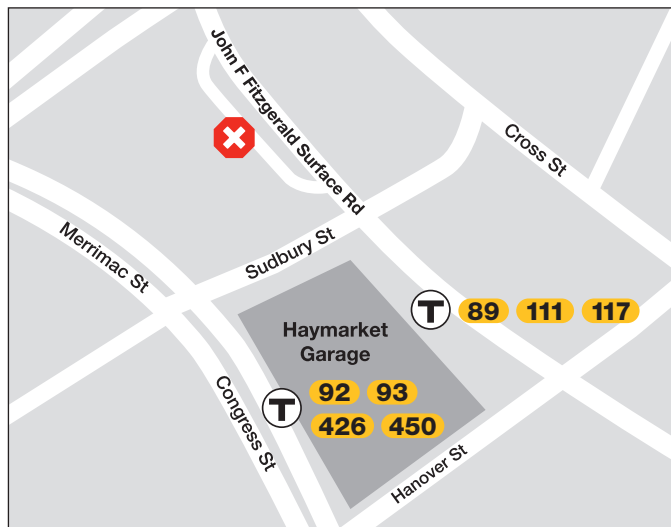

**89** **92** **93** **111**  
**117** **426** **450**

Scan here.

# This stop will be moved.

The Haymarket busway will be closed and buses will board on Surface Rd and Congress St.

---

Building a better T.  
[MBTA.com/alerts](https://www.mbta.com/alerts)  
For questions, call 617-222-3200