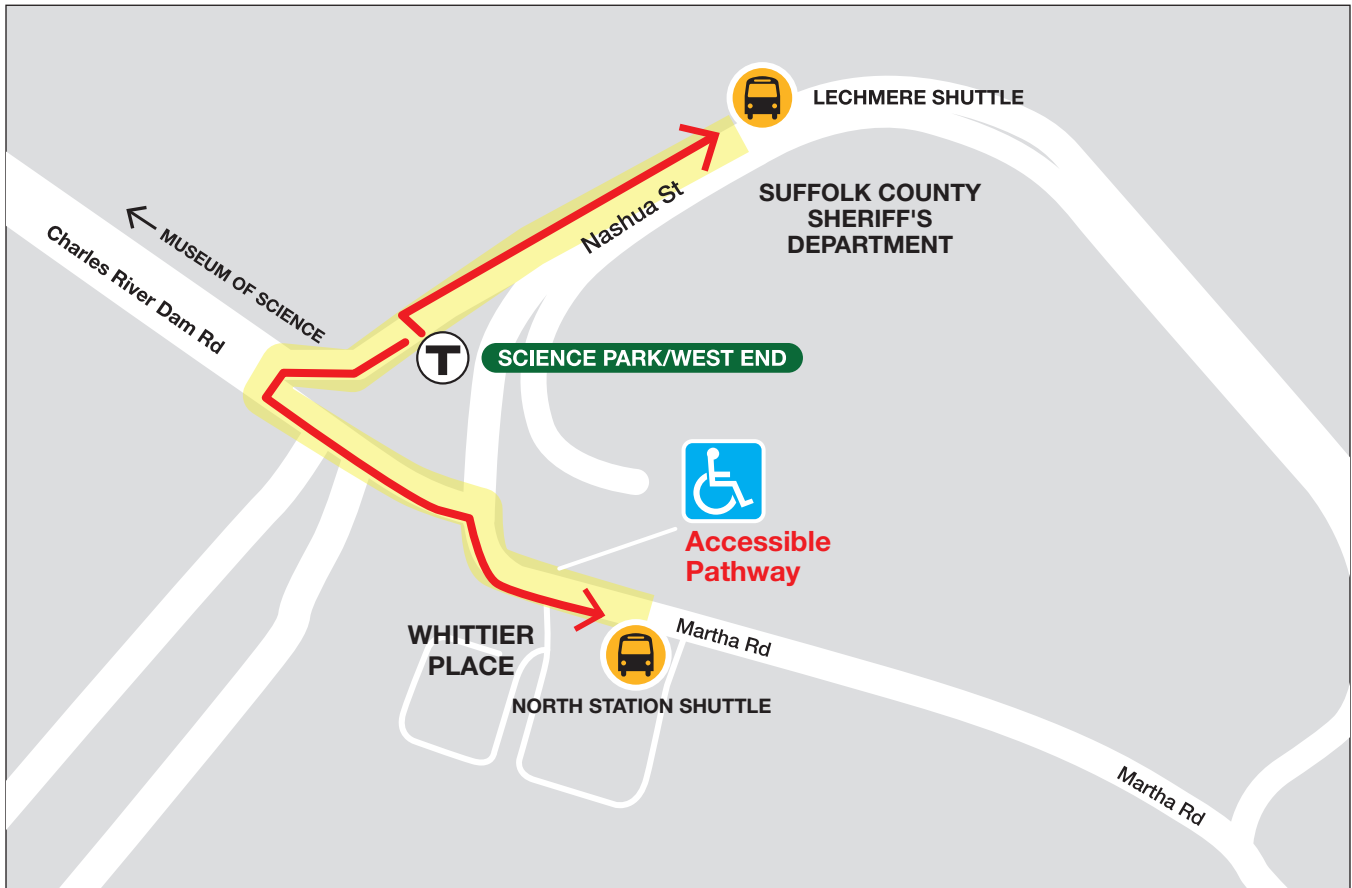

Travel Directions to/from the Science Park Shuttle Bus Stops

To the Lechmere-bound shuttle bus stop from the Science Park Leverett Cir entrance:

- Cross Nashua St (towards the Museum of Science)
- Turn right on Nashua St and travel approximately 600 feet
- Shuttle bus stop is located across from the Suffolk County Sheriff's Department

To the North Station-bound shuttle bus stop from the Science Park Leverett Cir entrance:

- Cross Leverett Cir (towards Charles River Esplanade)
- Turn left and continue straight across Storrow Dr and Charles St
- Continue onto Martha Rd for approximately 200 feet
- Shuttle bus stop is located by Whittier Pl