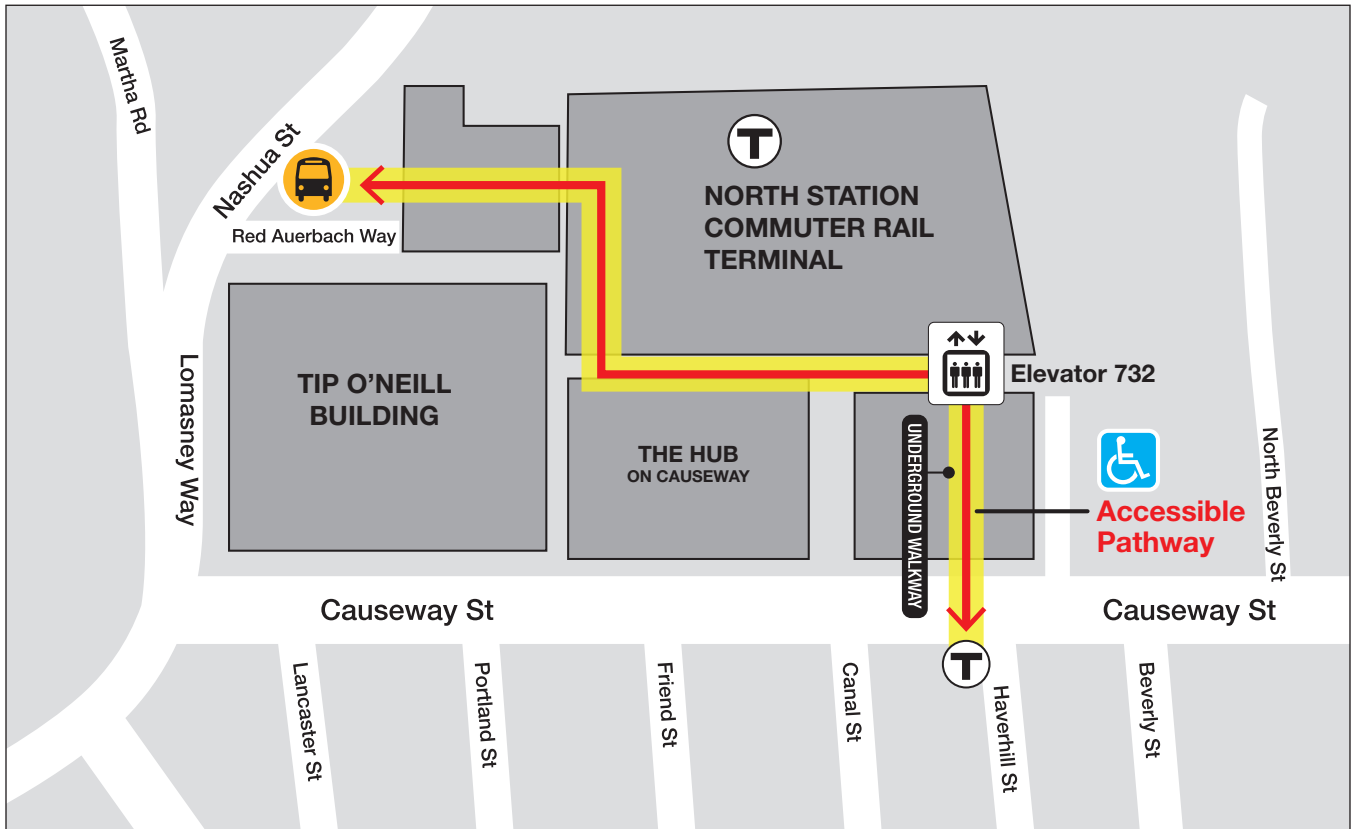

Travel Directions to/from the North Station Shuttle Bus Stop

To the Lechmere-bound shuttle bus stop from the main North Station subway lobby:

- Travel up the passageway to the TD Garden and use North Station Elevator 732
- At the concourse level, turn left and continue to the TD Garden West Entrance
- Just prior to the West Entrance, turn right, continue past the garage elevators and exit through the North Entrance
- Continue straight on the pathway for approximately 300 feet
- Shuttle bus stop is located on Nashua St in front of the Avalon North Station entrance

To the main North Station subway lobby from the Lechmere shuttle bus stop:

- Upon exiting the bus, continue straight for approximately 300 feet and enter through the North Station North Entrance
- Turn right and continue past the garage elevators to the end of the hallway
- Turn left and continue straight along the North Station concourse for approximately 300 feet
- A short distance beyond the TD Garden Causeway St entrance, turn right and use North Station elevator 732
- Turn right and continue straight on the passageway to the subway lobby